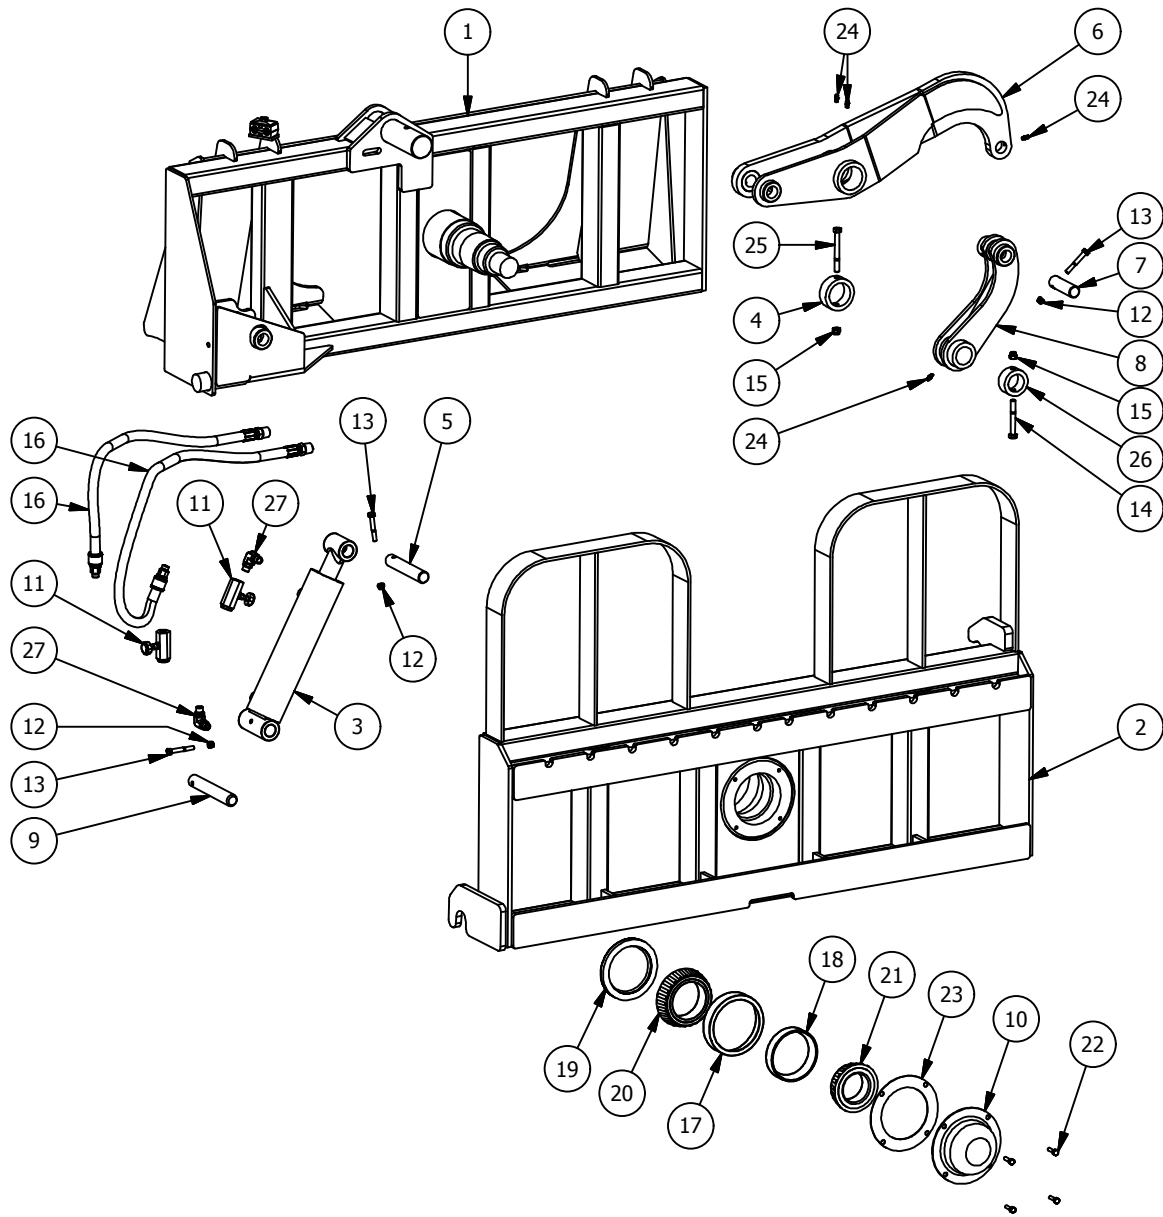

180° Rotating Pallet Fork

Parts List				Parts List			
ITEM	QTY	KEYWORDS	DESCRIPTION	ITEM	QTY	KEYWORDS	DESCRIPTION
1	1	LP-100329	Rear Frame Assembly	14	1	11-1263	3/8 X 3 Hex Bolt
2	1	LP-100334	Tine Carriage Assembly	15	2	11-1584	3/8" Locknut
3	1	LA-CYL258S	2 1/2" x 8" Cross Tube (Welded Cyl.) 16" Retracted x 24" Extended	16	2	HH-100323	HDR Hydraulic Hose Assembly
4	1	LP-100332	Pivot Bushing with Bolt Hole	17	1	11-1409	[Cup (47620)]
5	1	LA-LPI1X55	1" x 5 1/2" pin	18	1	11-1193	[Cup (39520)]
6	1	LP-100331	Pivot Lever Assembly	19	1	11-1407	[Seal(38730)]
7	1	LP-100333	Joiner Link Pin	20	1	11-1408	[Cone(47687)]
8	1	LP-100330	Joiner Link Assembly	21	1	11-1192	[Cone(39585)]
9	1	LA-LPI1X65	1" x 6-1/2" Loader Pin	22	4	11-1581	1/4" x 1 Hex Head Bolt
10	1	11-1410	Dust Cap(D16000)	23	1	11-1642	Dust Cap Gasket(D16000)
11	2	11-2793	3/8" F-ORB 2 Way Needle Valve	24	4	11-1545	1/8 X 27 PTF Extra Short Straight Hydraulic Grease Fitting
12	3	11-2078	5/16" Lock Nut	25	1	11-1787	Hex Bolt - UNC (Regular Thread - Inch)
13	3	11-2079	5/16" x 2 1/4" Bolt	26	1	LP-100892	Joiner Link Retainer
				27	2	HF-68070606	90 Deg Elbow 3/8 M-ORB - 3/8 M-ORB