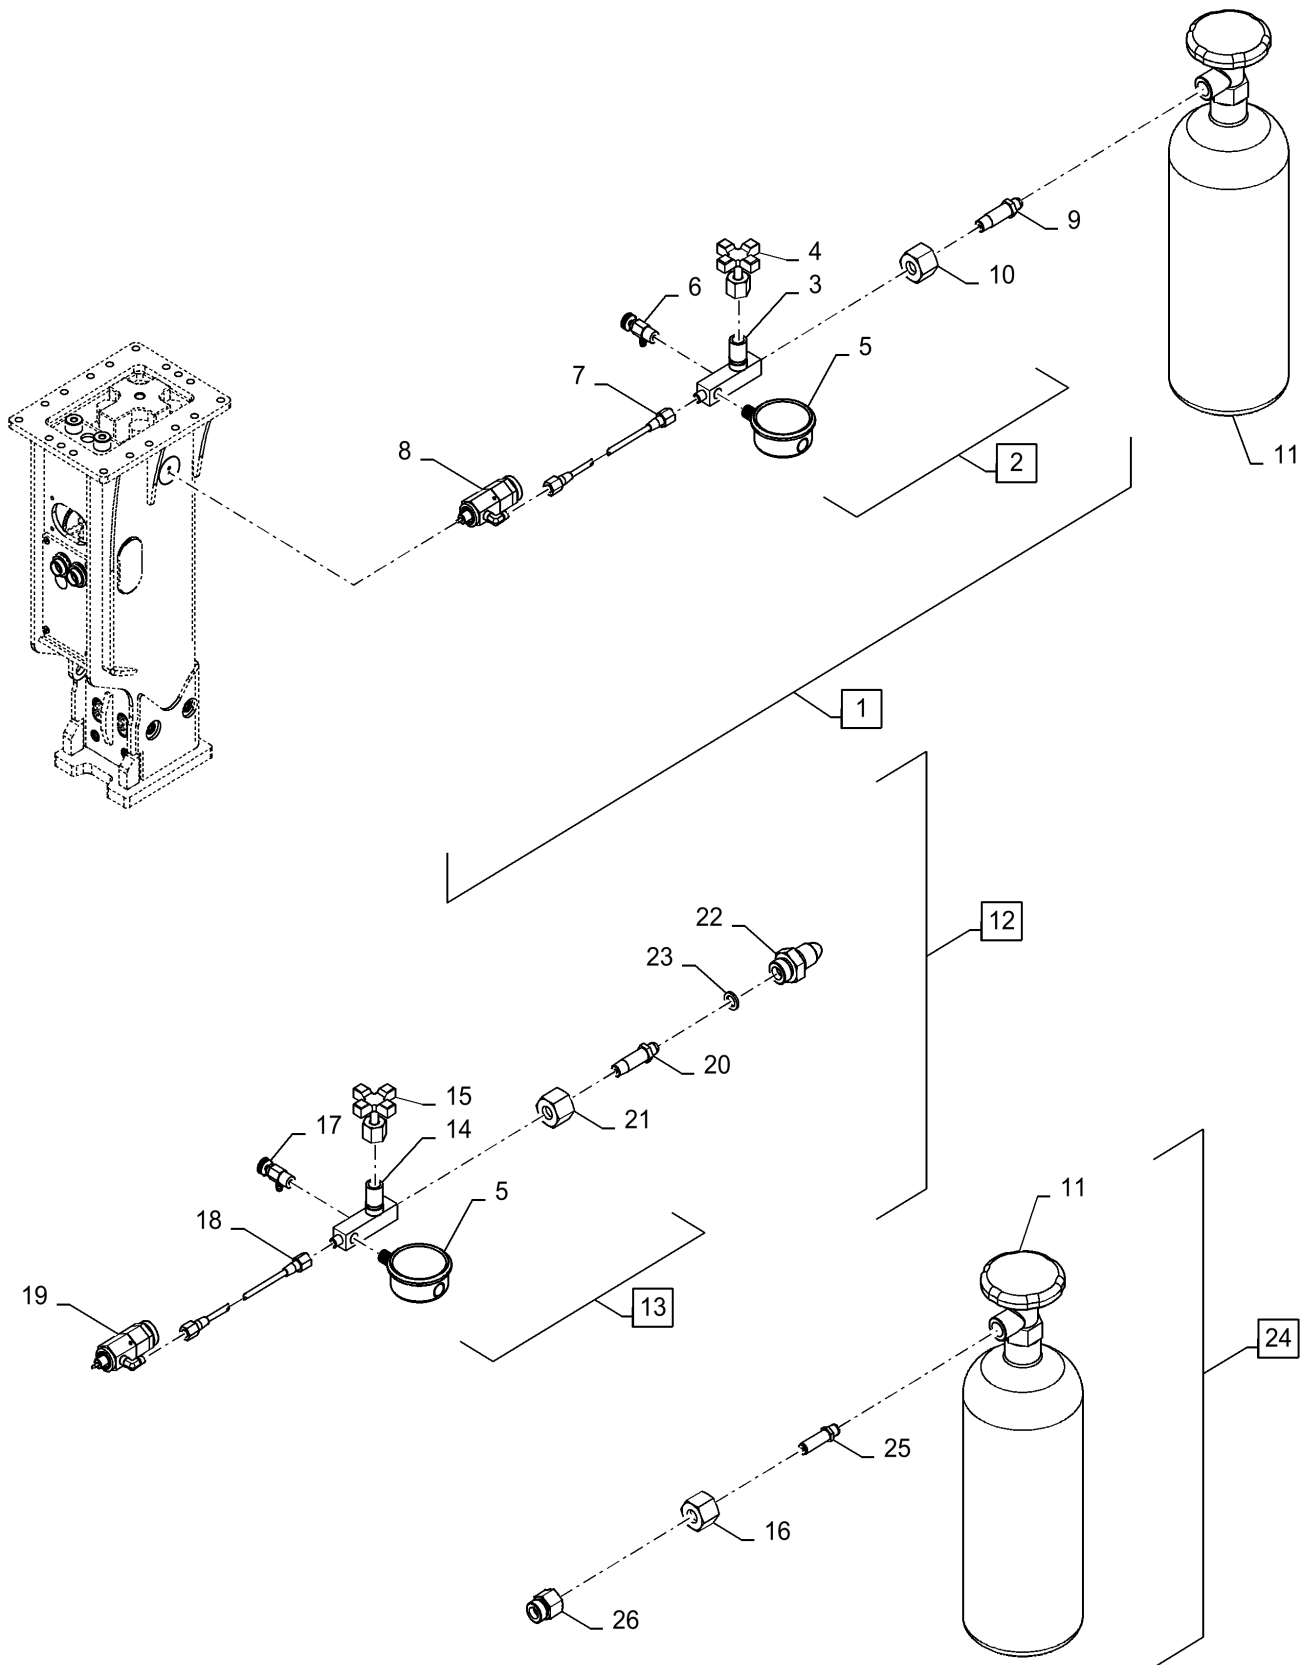

GAS CHARGING, CB210

GAS CHARGING, CB210

REF FN	PART NUMBER	YR/SN	QTY DESCRIPTION
1	73347135		1 KIT Gas Charging - Standard, Incl 2 - 10
2	NSS		1 NOT SOLD SEPARAT 3 Way Valve Set, Incl 3 - 6
3	NSS		1 NOT SOLD SEPARAT Block
4	NSS		1 NOT SOLD SEPARAT Handle
5	51574858		2 METER Pressure
6	NSS		1 NOT SOLD SEPARAT Drain Cock
7	NSS		1 NOT SOLD SEPARAT Gas Hose
8	NSS		1 NOT SOLD SEPARAT Gas Adapter
9	NSS		1 NOT SOLD SEPARAT Coupling
10	NSS		1 NOT SOLD SEPARAT Cap Nut
11	73347406		2 HAMMER 12 Gas Cylinder
12	51574857		1 KIT Gas Charging - India, Incl 5, 13 - 15, 17 - 23
13	NSS		1 NOT SOLD SEPARAT 3 Way Valve Set, Incl 5, 14, 15, 17
14	NSS		1 NOT SOLD SEPARAT Block
15	NSS		1 NOT SOLD SEPARAT Handle
16	NSS		1 NOT SOLD SEPARAT Cap Nut
17	NSS		1 NOT SOLD SEPARAT Drain Cock
18	NSS		1 NOT SOLD SEPARAT Gas Hose
19	NSS		1 NOT SOLD SEPARAT Gas Adapter
20	NSS		1 NOT SOLD SEPARAT Coupling
21	NSS		1 NOT SOLD SEPARAT Cap Nut
22	NSS		1 NOT SOLD SEPARAT Gas Bottle Adapter
23	NSS		1 NOT SOLD SEPARAT Ring
24	73347407		1 KIT 19 Gas Cylinder- India, Incl 11, 16, 25, 26
25	NSS		1 NOT SOLD SEPARAT Coupling
26	NSS		1 NOT SOLD SEPARAT Gas Cylinder Adapter

CB210-HYDRAULIC HAMMER