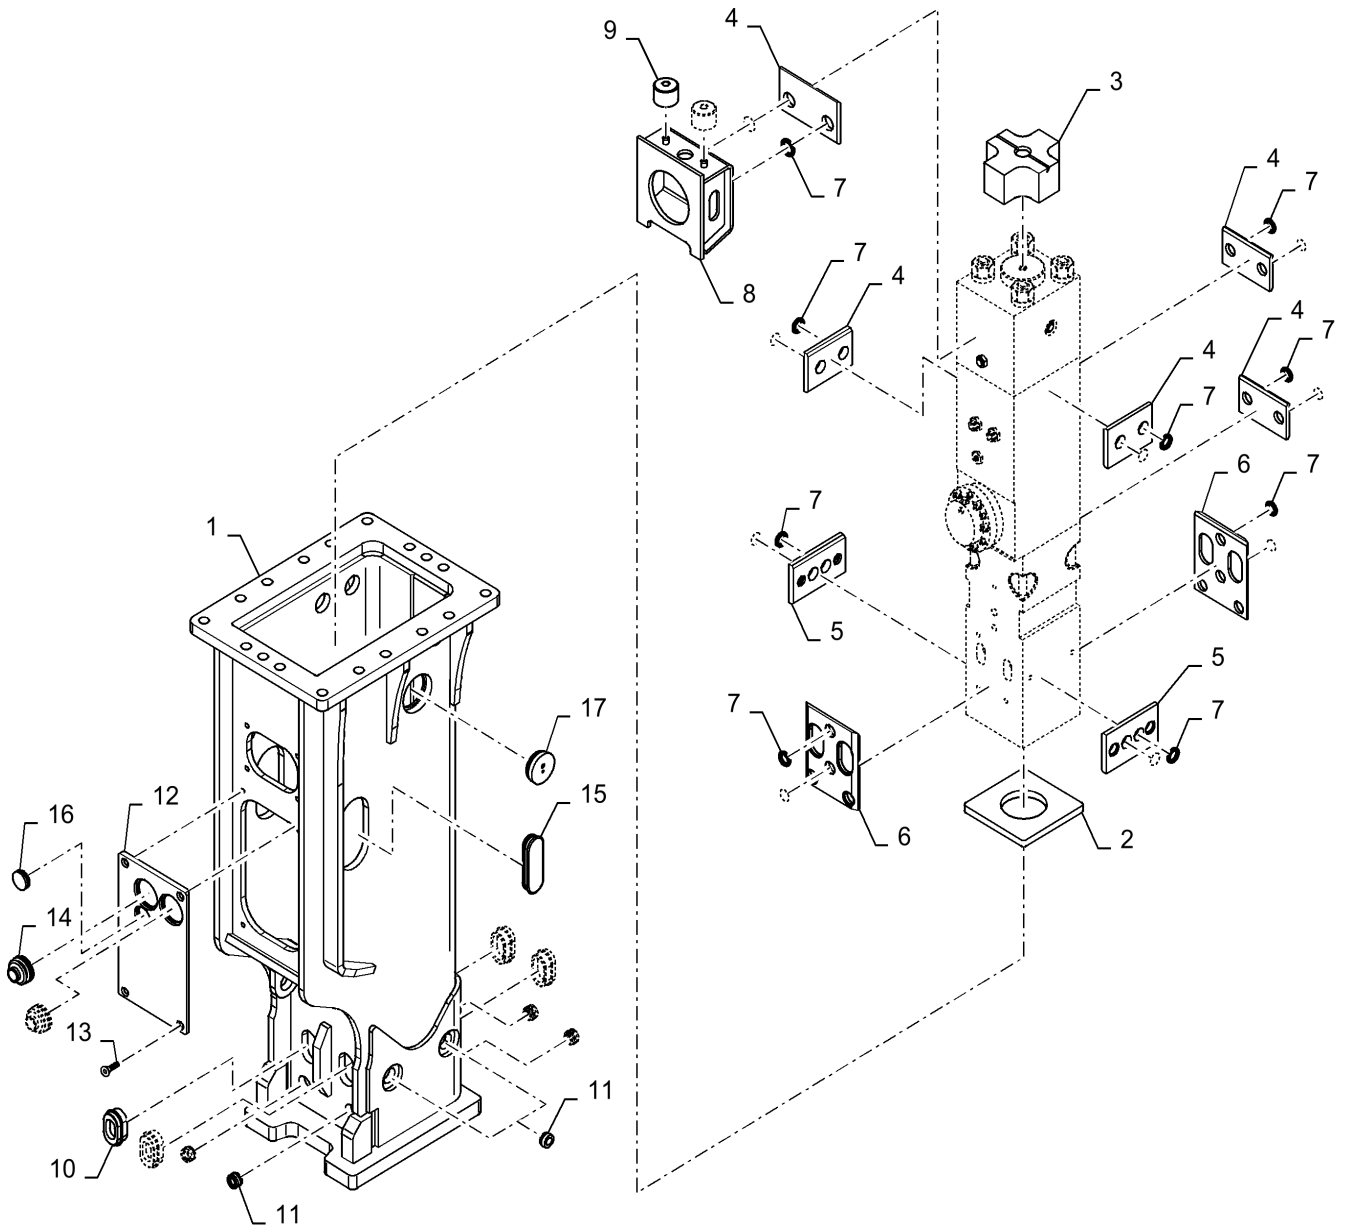

BOX HOUSING ASSY, CB210

95.044.AA

03

p1

1/2021

BOX HOUSING ASSY, CB210

REF FN	PART NUMBER	YR/SN	QTY DESCRIPTION
1	73347464		1 HOUSING 15 Box
2	73347465		1 DAMPER 13 Bottom
3	73347466		1 DAMPER 12 Upper
4	73347372		5 PAD 6 Mc
5	73347467		2 PAD 6 Mc
6	73347468		2 PAD 6 Mc
7	51574800		18 O-RING
8	73347469		1 PLATE 15 Head
9	73347376		2 DAMPER 11 Head
10	73347470		4 RUBBER SEAL 12 Cover
11	73347378		8 RUBBER SEAL 12 Cover
12	73347471		1 COVER 8 Mc
13	73347380		4 BOLT 21 Flat Head Socket
14	73347472		2 HOSE PROTECTION 10 Cover
15	73347381		2 HOSE PROTECTION 15 Side Cover
16	73347382		1 RUBBER SEAL 21 Air Hole Cover
17	73347383		1 PLUG 13 Gas Port

CB210-HYDRAULIC HAMMER