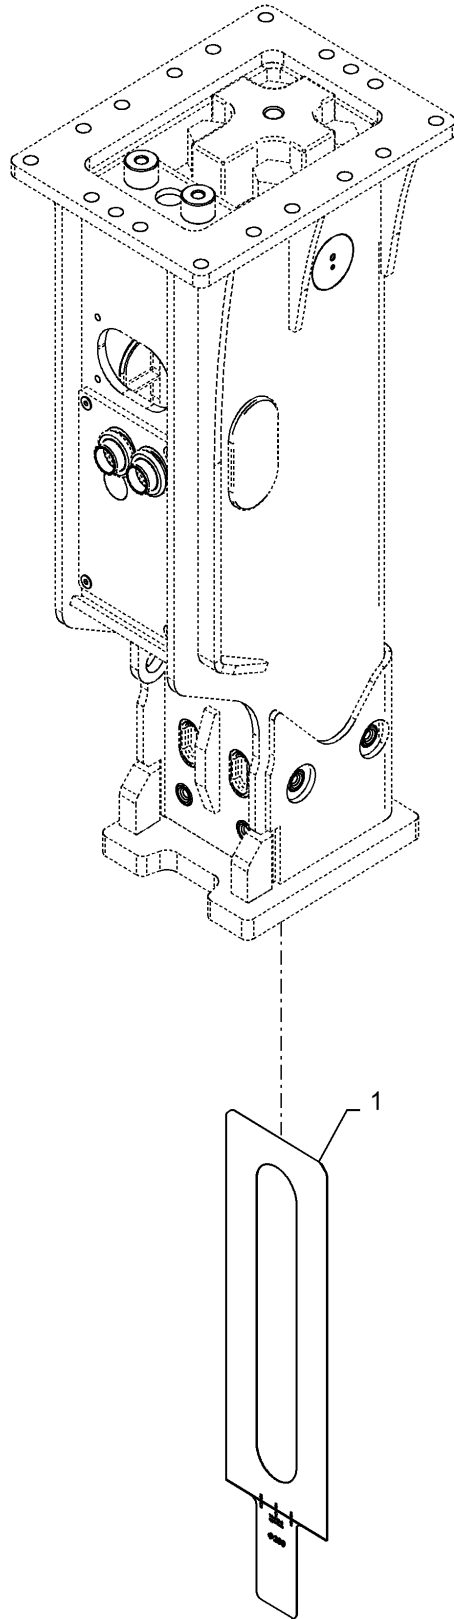

95.044.AA

10

p2

1/2021

LUBRICATION, CB210

REF FN	PART NUMBER	YR/SN	QTY DESCRIPTION
31	NSS		1 NOT SOLD SEPARAT Flat Seal
32	NSS		1 NOT SOLD SEPARAT Puller

CB210-HYDRAULIC HAMMER

MEASURE JIG, CB210