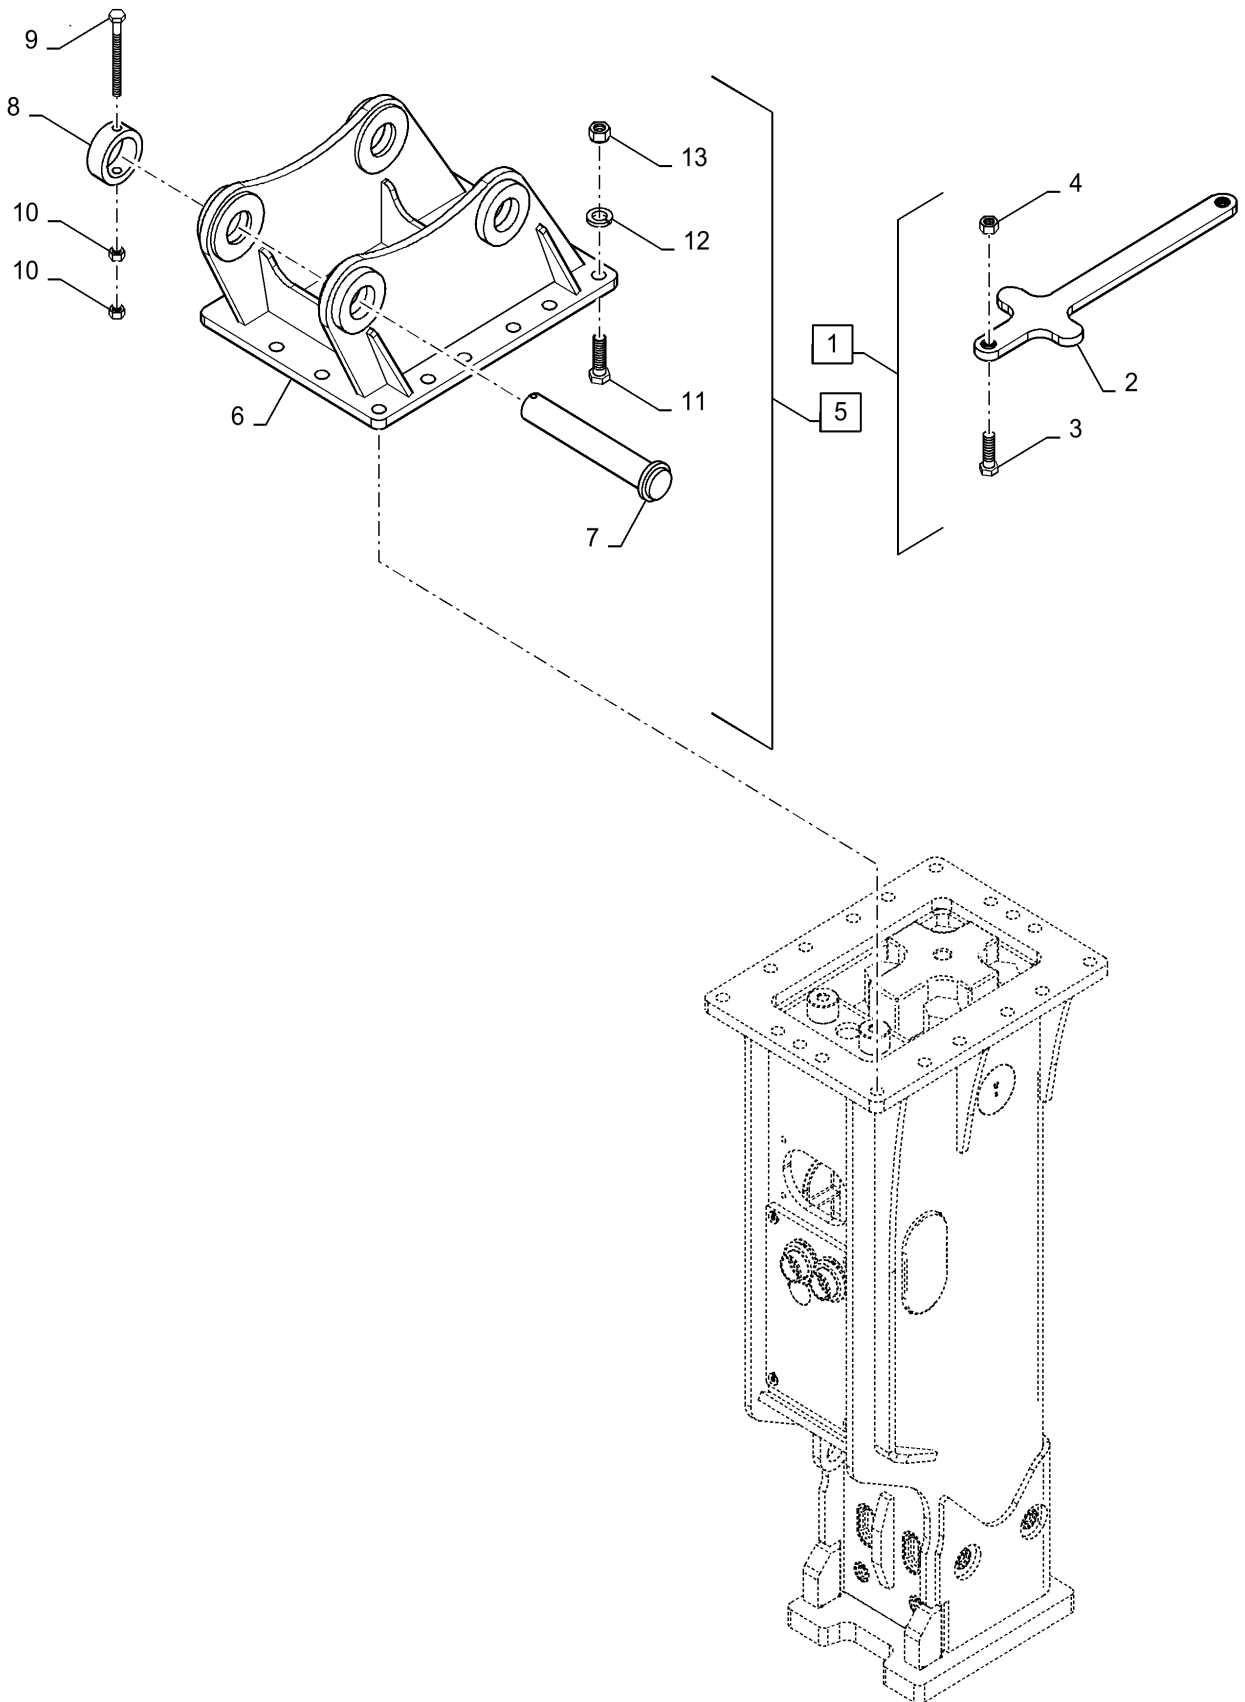

CB210-HYDRAULIC HAMMER

MOUNT CAP, CB210

95.044.AA

05

p1

1/2021

MOUNT CAP, CB210

REF FN	PART NUMBER	YR/SN	QTY DESCRIPTION
1	NSS		1 NOT SOLD SEPARAT Adapter Plate Set, W/O Mount Cap, Incl 2 - 4
2	NSS		1 NOT SOLD SEPARAT Adapter Plate
3	NSS		2 NOT SOLD SEPARAT Hex Bolt
4	NSS		2 NOT SOLD SEPARAT Hex Nut
5	73347476		1 MOUNTING PLATE 15 Cap Assy, Incl 6 - 13
6	73347477		1 MOUNTING PLATE 13 Cap
7	73347478		2 PIN 11 Bracket
8	73347479		2 RING 9 Stop
9	73347480		2 BOLT 8 Hex
10	73347481		4 NUT 7 Hex
11	73347482		18 BOLT 8 Hex
12	73347393		18 WASHER 13 Spring
13	73347394		18 NUT 9 Nylon