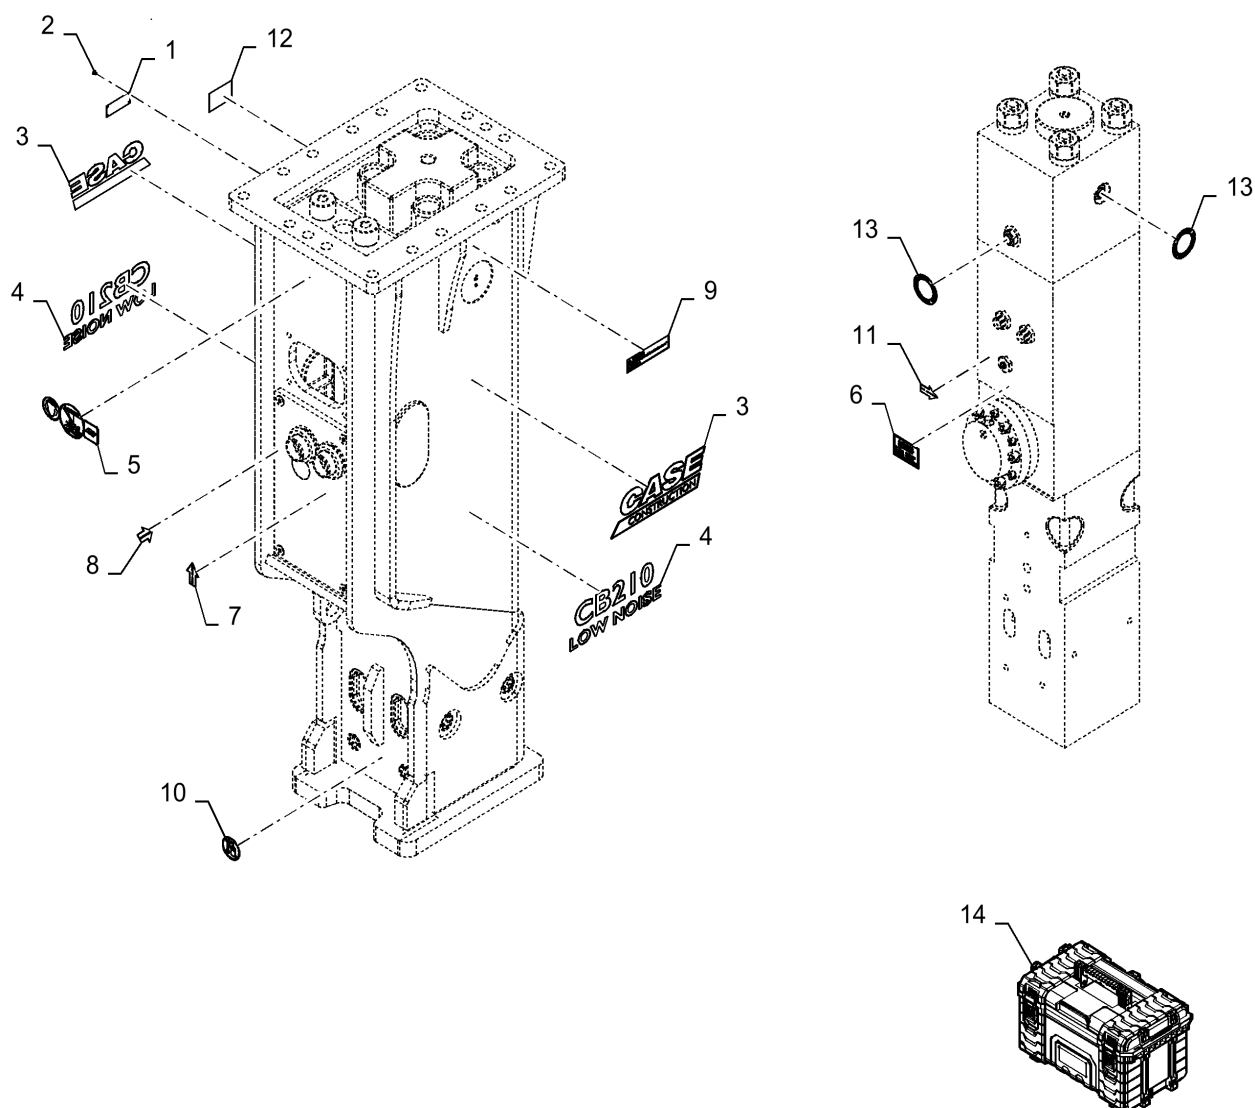

BOX HOUSING BREAKER, CB210

95.044.AA

04

p1

1/2021

BOX HOUSING BREAKER, CB210

REF FN	PART NUMBER	YR/SN	QTY DESCRIPTION
1	NSS		1 NOT SOLD SEPARAT Name Plate
2	51574816		4 RIVET
3	73347473		2 DECAL 15 Name Case
4	73347474		2 DECAL 17 Model CB210
5	73347266		1 DANGER DECAL 14 Sticker
6	51574821		1 DECAL Sticker-High Pressure Gas Caution
7	51574823		1 DECAL Sticker-Out Port
8	51574824		1 DECAL Sticker-In Port
9	73347267		1 WARNING DECAL 23 Sticker-Gas14
10	51574826		1 DECAL Sticker-Hot Caution
11	73347312		1 DECAL 20 Sticker-Bpm Adjuster
12	51574828		1 BOLT Sticker-Loose Caution
13	51574829		2 DECAL Sticker-Warning Discharge
14	73347475		1 TOOL BOX 8

CB210-HYDRAULIC HAMMER