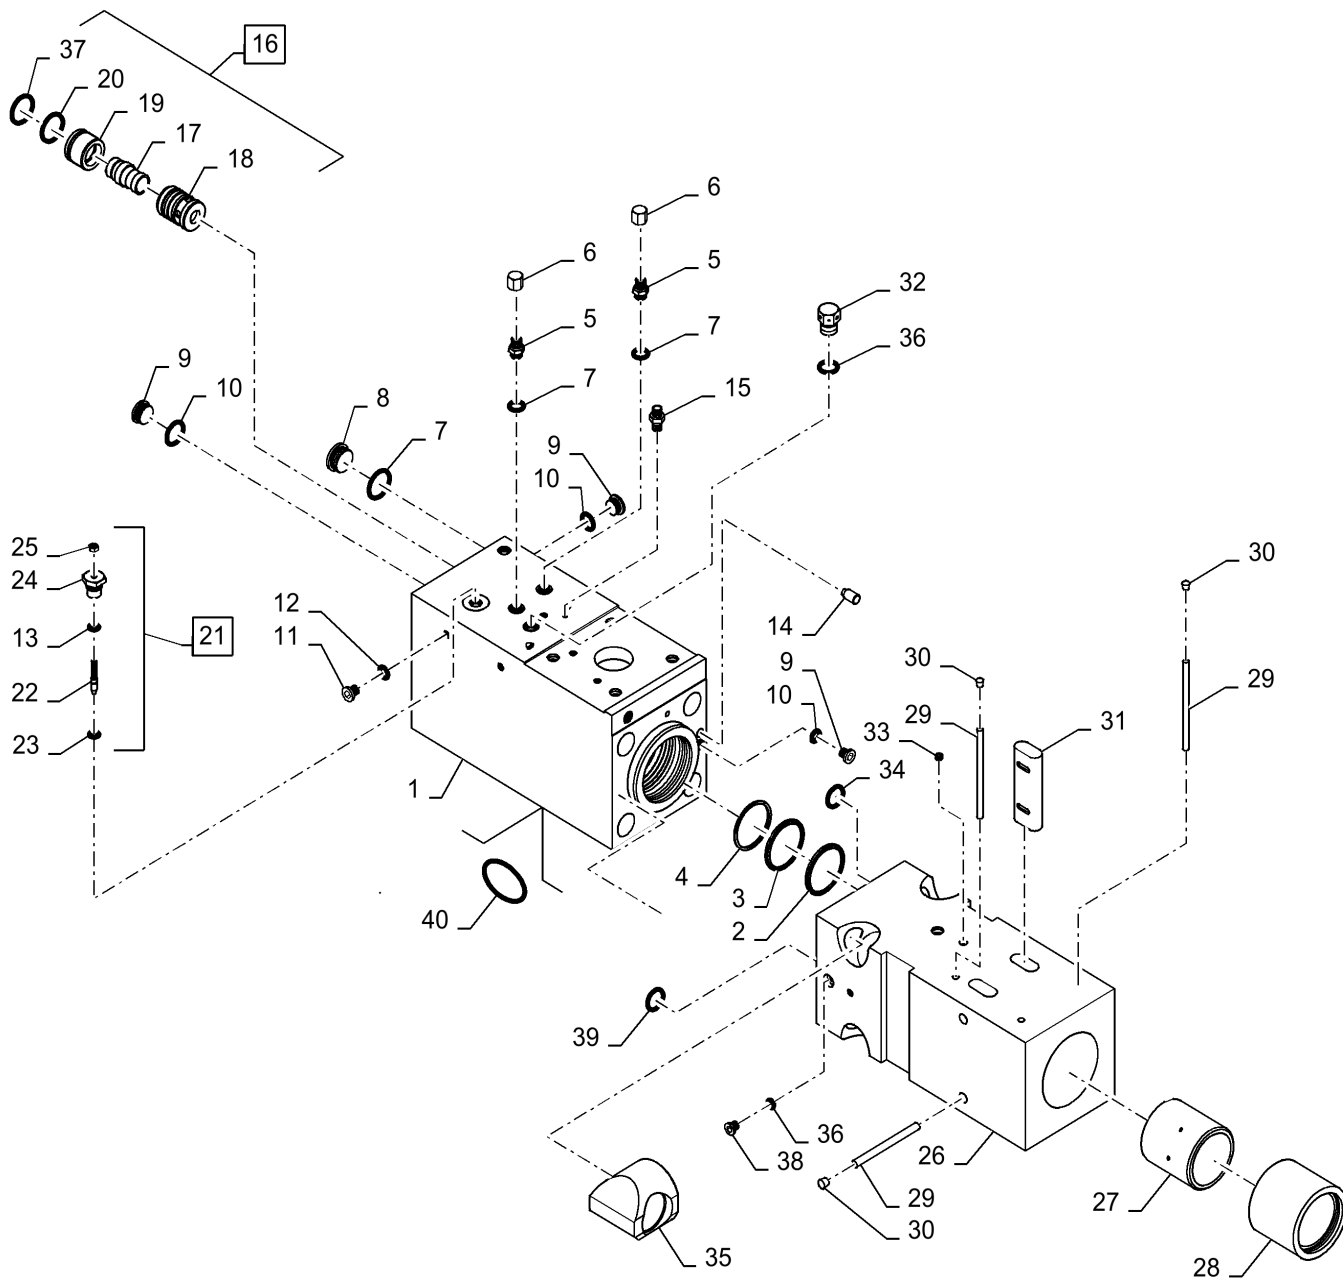

Parts Catalogue

For

Hydraulic Breaker CB-210 (CNHi Part Number: 73347114)

Release version: v 1.0
Release date: 12th Jan 2021

TABLE OF CONTENTS

95.044.AA	01	MAIN BODY ASSY, CB210
95.044.AA	02	MAIN BODY ASSY, CB210
95.044.AA	03	BOX HOUSING ASSY, CB210
95.044.AA	04	BOX HOUSING BREAKER, CB210
95.044.AA	05	MOUNT CAP, CB210
95.044.AA	06	TOOL, CB210
95.044.AA	07	HYDRAULIC HOSE, CB210
95.044.AA	08	GAS CHARGING, CB210
95.044.AA	09	MANUAL, CB210
95.044.AA	10	LUBRICATION, CB210
95.044.AA	11	MEASURE JIG, CB210

MAIN BODY ASSY, CB210

MAIN BODY ASSY, CB210

REF FN	PART NUMBER	YR/SN	QTY DESCRIPTION
1	73347436		1 HYDRAULIC CYLINDER 8
2	NSS		1 NOT SOLD SEPARAT Dust Seal
3	NSS		1 NOT SOLD SEPARAT U-Packing
4	NSS		1 NOT SOLD SEPARAT Buffer-Ring
5	73347437		2 ADAPTER 12 Hose
6	73347438		2 CAP 9 Union
7	73347439		3 O-RING 6
8	73347440		1 PLUG 7 Ro
9	73347342		4 PLUG 7 Ro
10	51574723		5 O-RING
11	51574724		6 PLUG Ro Plug
12	51574726		6 O-RING
13	73347288		1 O-RING 6
14	73347300		1 PIN 11 Holding
15	73347343		1 NIPPLE 6
16	73347443		1 VALVE 9 Set, Incl 17 - 20, 37
17	NSS		1 NOT SOLD SEPARAT Valve
18	NSS		1 NOT SOLD SEPARAT Valve Bush
19	NSS		1 NOT SOLD SEPARAT Valve Cap
20	NSS		1 NOT SOLD SEPARAT O-Ring
21	73347347		1 ADJUSTER 12 Set, Incl 22 - 25, 13
22	NSS		1 NOT SOLD SEPARAT Adjuster
23	NSS		1 NOT SOLD SEPARAT O-Ring
24	NSS		1 NOT SOLD SEPARAT Adjuster Holder
25	NSS		1 NOT SOLD SEPARAT Adjuster Nut
26	73347444		1 CYLINDER HEAD 10 Front
27	73347445		1 BUSHING 10 Round
28	73347446		1 COVER 11 Front
29	73347447		4 PIN 11 Stopper
30	51574745		4 PLUG Rubber
31	73347448		2 PIN 10 Chisel
32	73347149		1 PLUG 11 Hollow

CB210-HYDRAULIC HAMMER

MAIN BODY ASSY, CB210

95.044.AA

01

p2

1/2021

MAIN BODY ASSY, CB210

REF FN	PART NUMBER	YR/SN	QTY DESCRIPTION
33	73347352		1 PLUG 8 Air
34	73347449		1 O-RING 6
35	NSS		4 NOT SOLD SEPARAT T/Bolt Bottom Nut
36	51574721		3 O-RING
37	73347462		1 O-RING 6
38	51574722		2 PLUG Ro
39	73347368		1 O-RING 6
40	73347463		1 SEAL KIT 8