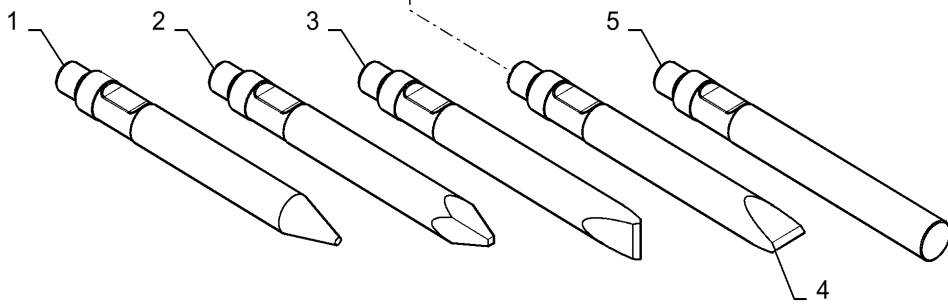

TOOL, CB210

95.044.AA

06

p1

1/2021

TOOL, CB210

REF FN	PART NUMBER	YR/SN	QTY DESCRIPTION
1	73347483		1 TOOL 13 Conical Point
2	73347484		1 TOOL 10 Moil Point
3	73347485		1 TOOL 19 Cross Cut, Wedge H
4	73347486		1 TOOL 17 In-Line, Wedge V
5	73347487		1 TOOL 8 Flat End

CB210-HYDRAULIC HAMMER