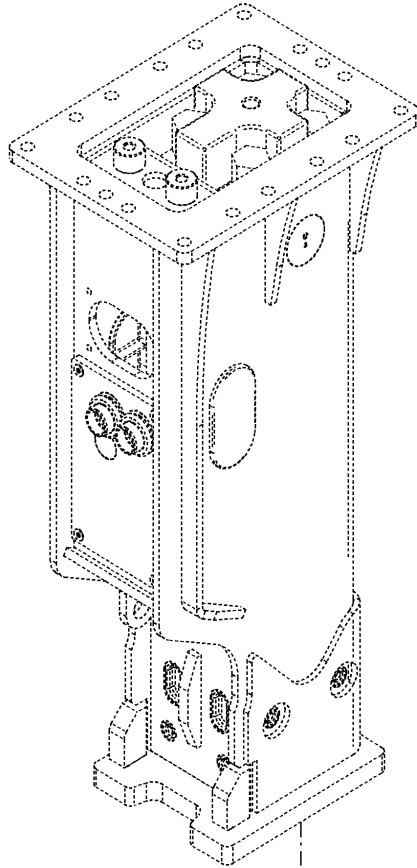

TOOL, CB210

95.044.AA

06

p1

1/2021

TOOL, CB210

REF FN	PART NUMBER	YR/SN	QTY DESCRIPTION
1	73347483		1 TOOL 13 Conical Point
2	73347484		1 TOOL 10 Moil Point
3	73347485		1 TOOL 19 Cross Cut, Wedge H
4	73347486		1 TOOL 17 In-Line, Wedge V
5	73347487		1 TOOL 8 Flat End

CB210-HYDRAULIC HAMMER