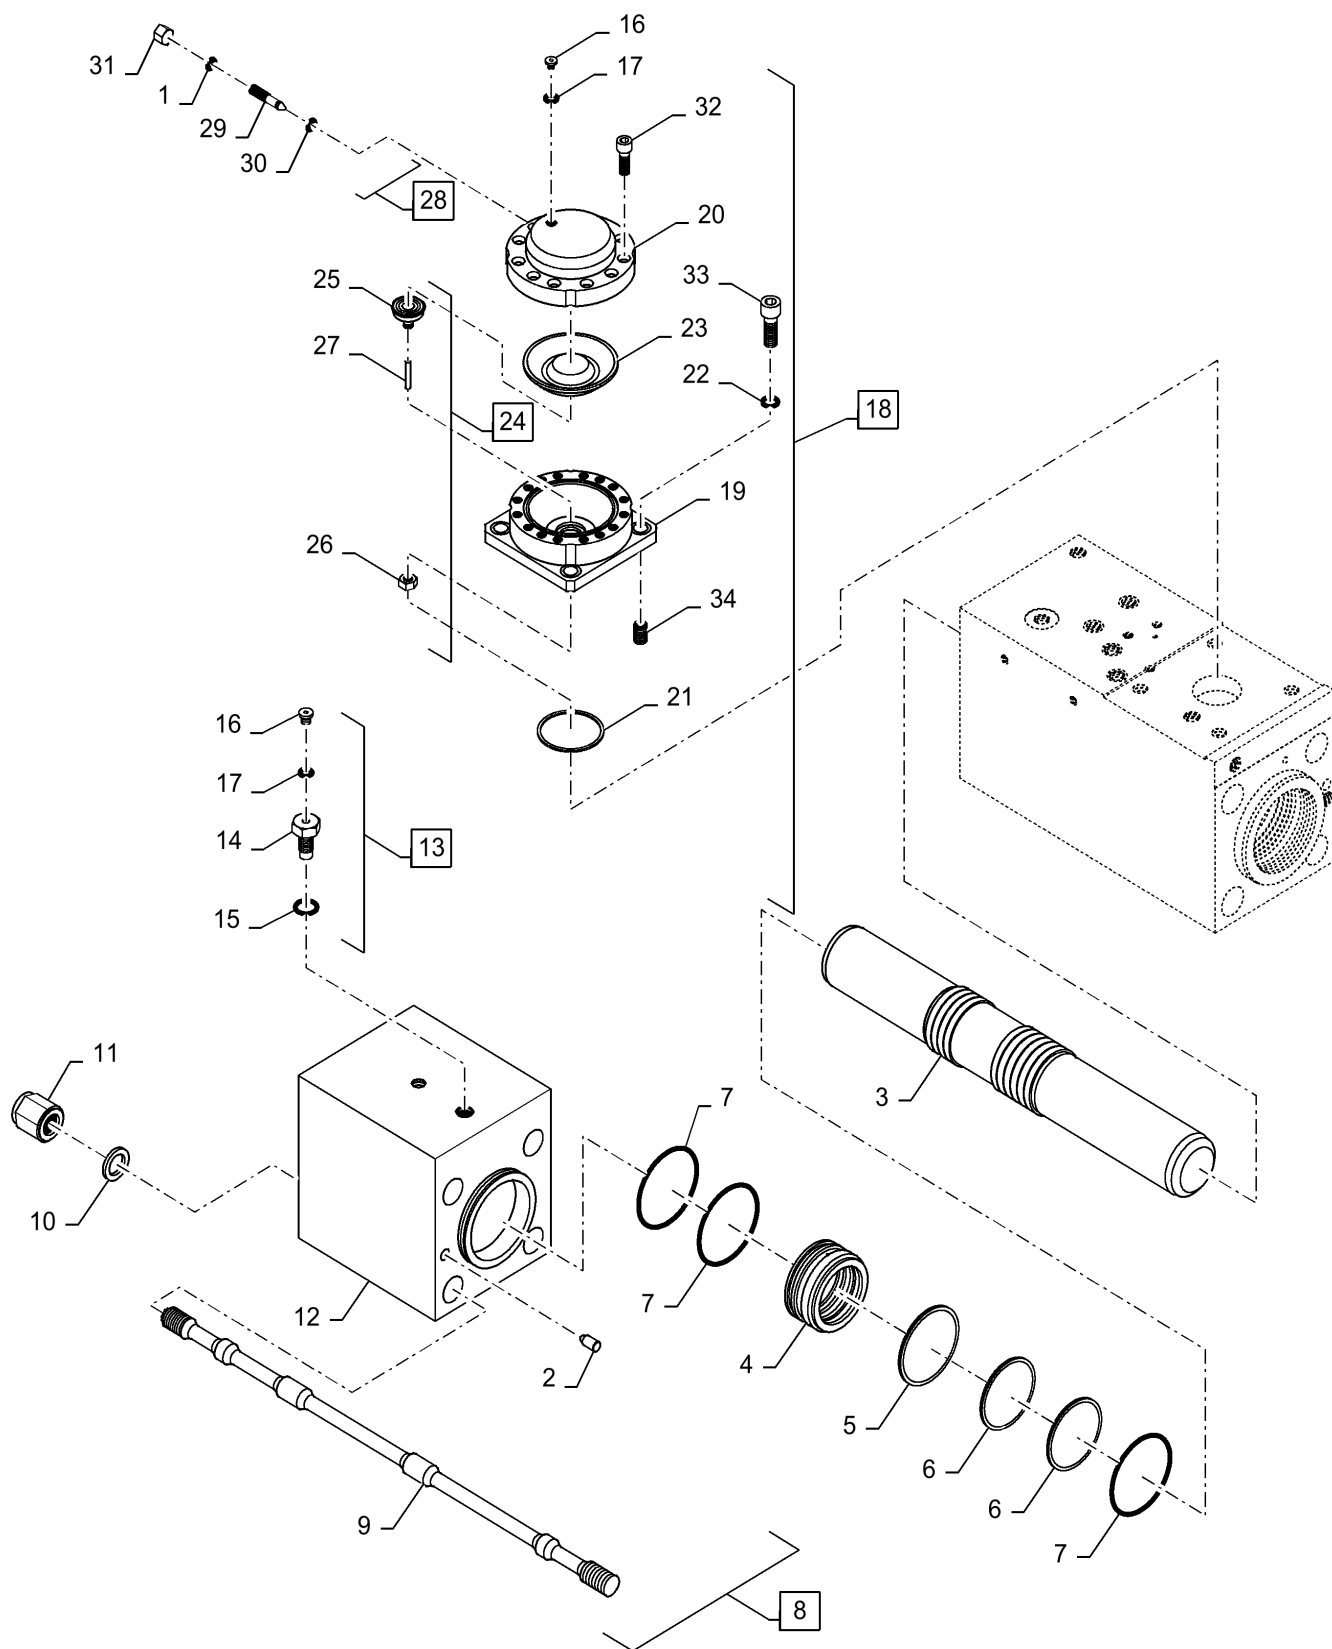

MAIN BODY ASSY, CB210

MAIN BODY ASSY, CB210

REF FN	PART NUMBER	YR/SN	QTY DESCRIPTION
1	51574723		1 O-RING
2	73347300		1 PIN 11 Holding
3	73347441		1 PISTON 6
4	73347442		1 BUSHING 13 Cylinder
5	NSS		1 NOT SOLD SEPARAT Gas Seal
6	NSS		2 NOT SOLD SEPARAT Step Seal
7	NSS		3 NOT SOLD SEPARAT O-Ring
8	73347450		4 BOLT 16 Through Set, Incl 9 - 11
9	NSS		4 NOT SOLD SEPARAT Through Bolt
10	NSS		4 NOT SOLD SEPARAT Through Washer
11	NSS		4 NOT SOLD SEPARAT T/Bolt Top Nut
12	73347451		1 CYLINDER HEAD 9 Back
13	51574754		2 VALVE Gas Set, Incl 14 - 17
14	NSS		2 NOT SOLD SEPARAT Gas Valve
15	51574721		2 O-RING
16	51574755		3 CAP Gas Valve
17	73347152		3 O-RING 6
18	73347452		1 ACCUMULATOR 15 Set, Incl 1, 16, 17, 19 - 34
19	73347453		1 ACCUMULATOR 16 Body
20	73347454		1 ACCUMULATOR 17 Cover
21	73347455		1 SEAL 9 Face
22	73347456		4 LOCK WASHER 18 Ribbed
23	73347457		1 DIAPHRAGM 9
24	73347458		1 VALVE POPPET 16 Set, Incl 25 - 27
25	NSS		1 NOT SOLD SEPARAT Poppet Valve
26	NSS		1 NOT SOLD SEPARAT Poppet Valve Nut
27	NSS		1 NOT SOLD SEPARAT Holding Pin
28	73347362		1 PIN 14 Needle Set , Incl 29 - 31, 1
29	NSS		1 NOT SOLD SEPARAT Needle Pin
30	73347363		1 O-RING 6
31	NSS		1 NOT SOLD SEPARAT Needle Cap
32	73347459		12 BOLT 11 Socket

CB210-HYDRAULIC HAMMER