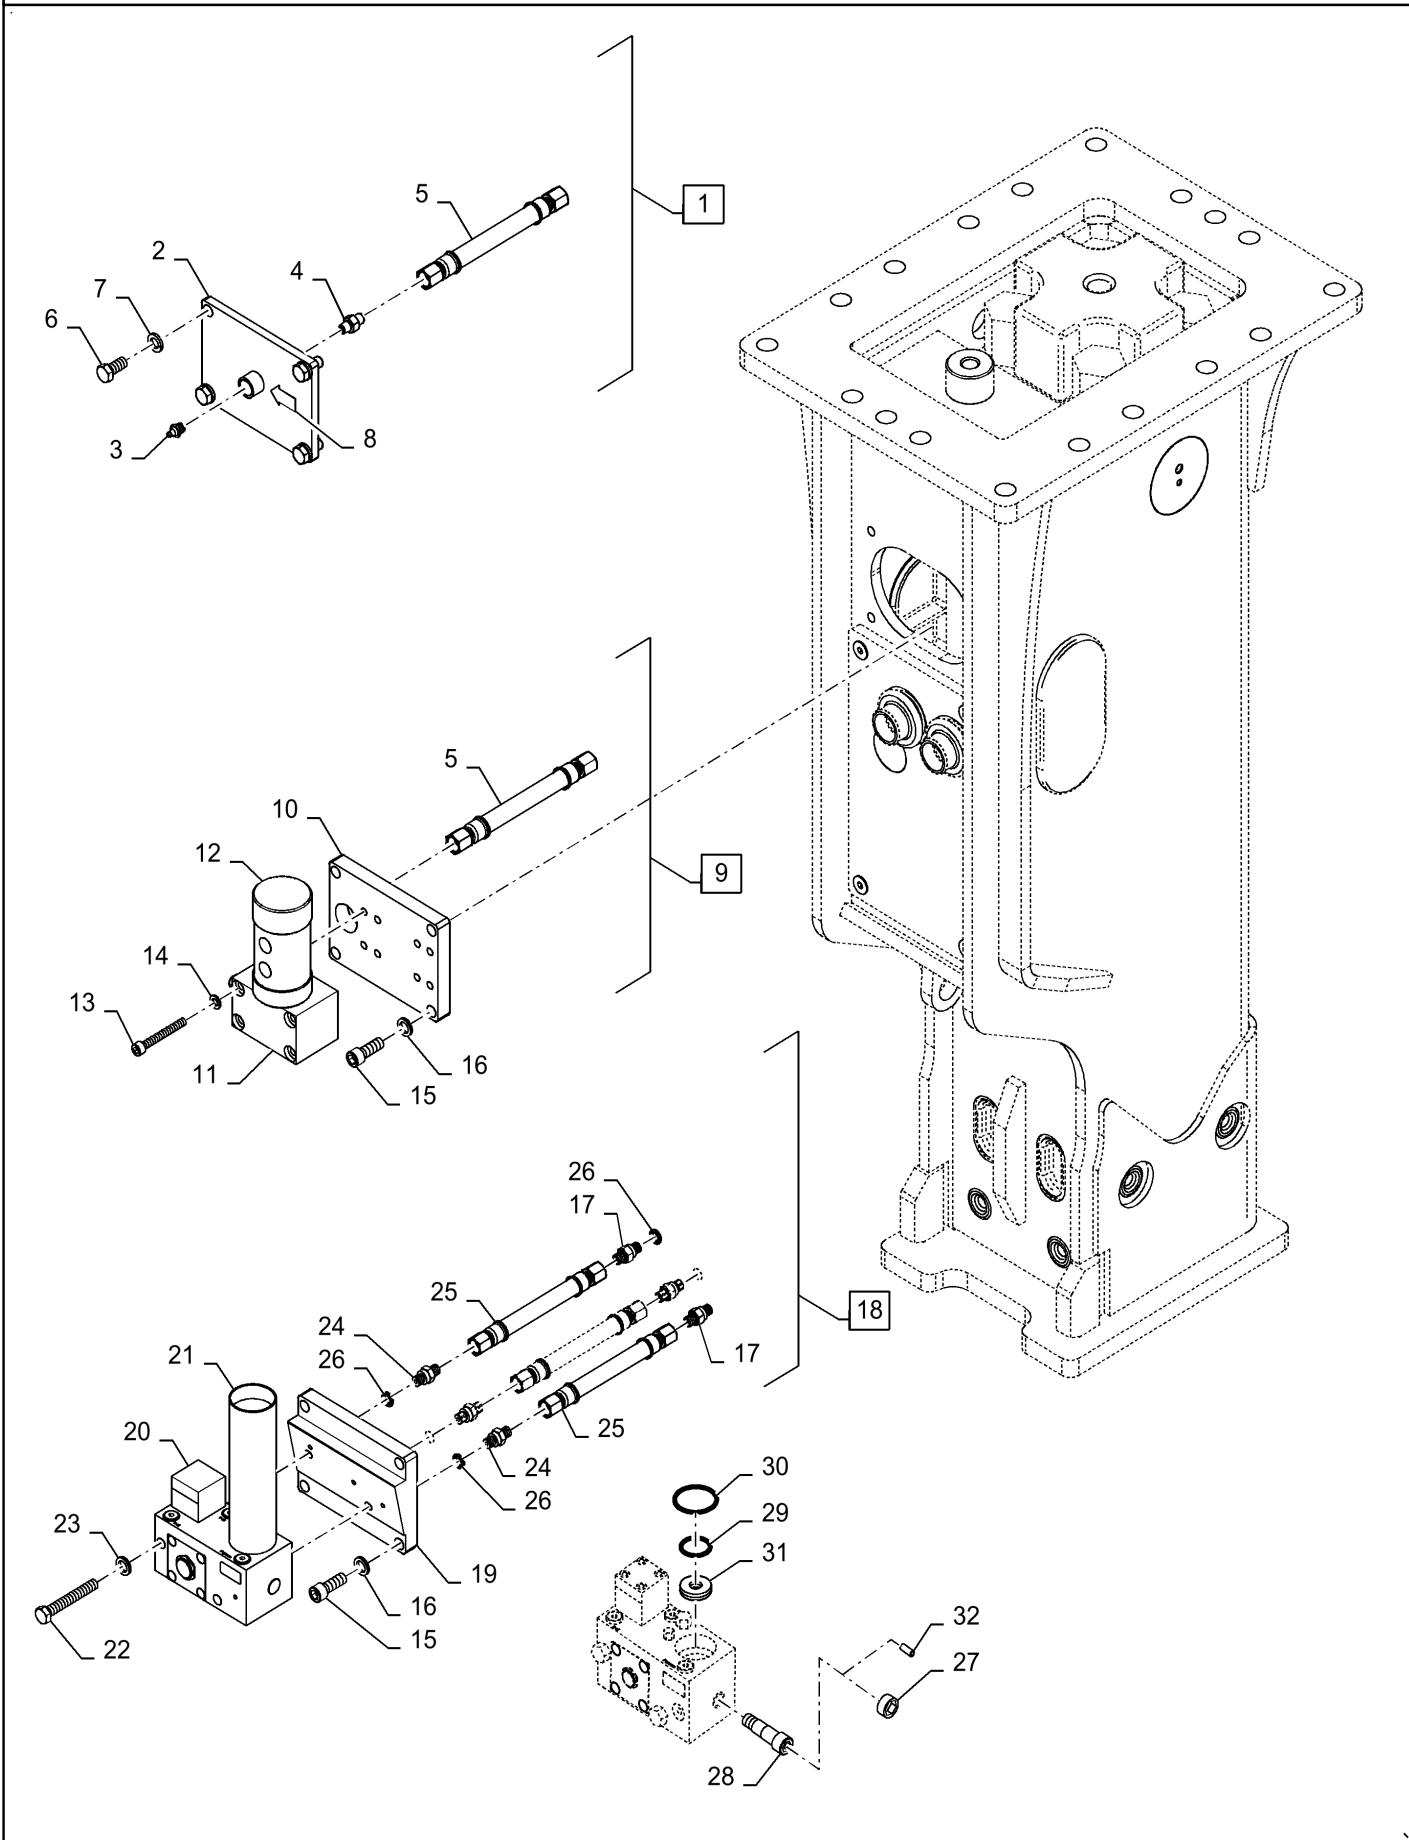

LUBRICATION, CB210

LUBRICATION, CB210

REF FN	PART NUMBER	YR/SN	QTY DESCRIPTION
1	73347492		1 COVER 29 Manual Grease System, Incl 2 - 8
2	73347409		1 COVER 9 Gas
3	51574746		1 LUBE NIPPLE Grease
4	73347343		1 NIPPLE 6 Adaptor
5	73347493		2 HYDRAULIC HOSE 11 Grease
6	73347411		4 BOLT 8 Hex
7	73347412		4 WASHER 13 Spring
8	51574820		1 GREASE Sticker
9	73347494		1 GREASE 30 Auto Lube System, Vibration Type, Incl 5, 10 - 16
10	NSS		1 NOT SOLD SEPARAT Auto Grease Base Plate
11	NSS		1 NOT SOLD SEPARAT Auto Grease Body
12	73347497		1 CARTRIDGE 9
13	73347424		4 BOLT 11 Socket
14	73347425		4 WASHER 13 Spring
15	73347500		8 BOLT 11 Socket
16	73347419		8 LOCK WASHER 15 Nordlock
17	73347434		1 HYD CONNECTOR 7 Adaptor
18	73391501		1 GREASE 29 Auto Lube System, Hydraulic Pump Type, Incl 19 - 26, 15 - 17
19	NSS		1 NOT SOLD SEPARAT Auto Grease Base Plate
20	NSS		1 NOT SOLD SEPARAT Auto Grease Body
21	73347125		1 GREASE CARTRIDGE Breaker Paste
22	73347430		2 BOLT 8 Hex
23	73347431		2 LOCK WASHER 15 Nordlock
24	73347432		5 HYD CONNECTOR 7 Adaptor
25	73391503		3 HYDRAULIC HOSE 11 Grease
26	51574726		5 O-RING
27	NSS		1 NOT SOLD SEPARAT Set Screw
28	NSS		1 NOT SOLD SEPARAT Pumping Element
29	NSS		1 NOT SOLD SEPARAT O-Ring
30	NSS		1 NOT SOLD SEPARAT O-Ring

CB210-HYDRAULIC HAMMER