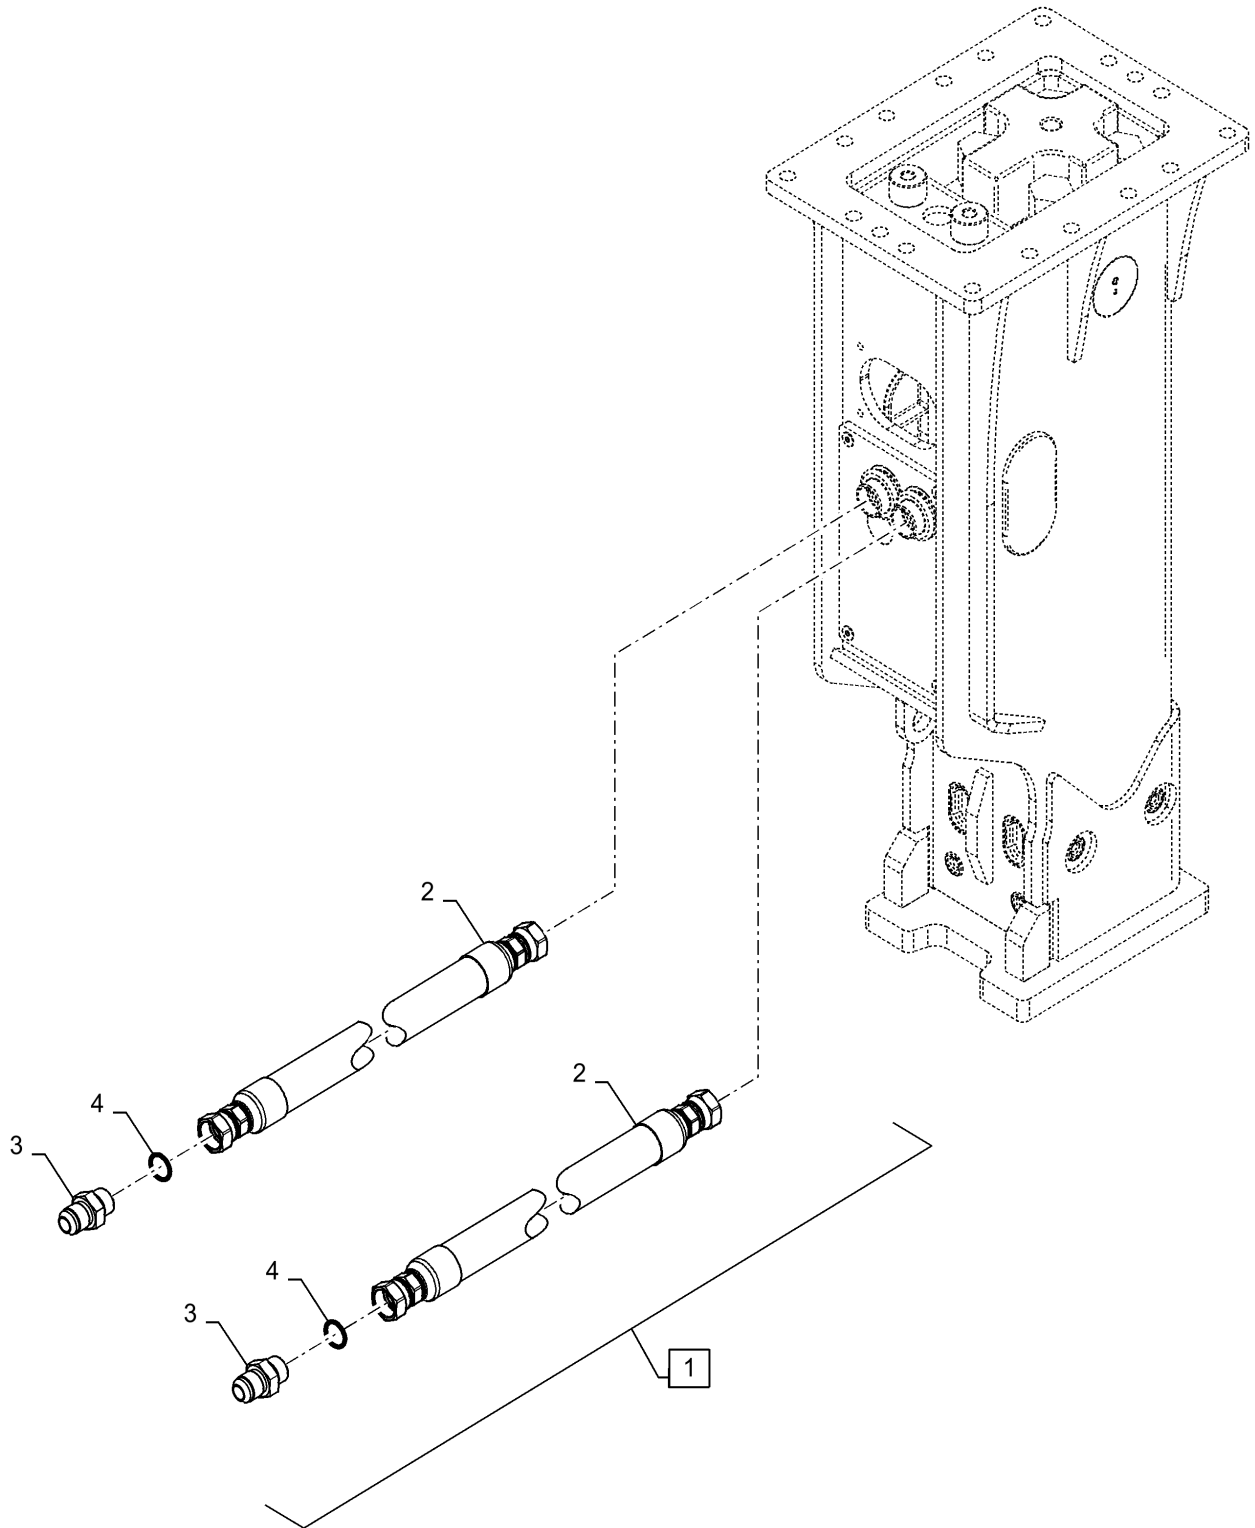

95.044.AA

07

p1

1/2021

HYDRAULIC HOSE, CB210

95.044.AA

07

p1

1/2021

HYDRAULIC HOSE, CB210

REF FN	PART NUMBER	YR/SN	QTY DESCRIPTION
1	73347488		1 HOSE KIT 18 Hydraulic, Standard, Incl 2 - 4
2	73347489		2 HYDRAULIC HOSE 8
3	73347437		2 ADAPTER 12 Hose
4	73347439		2 O-RING 6

CB210-HYDRAULIC HAMMER