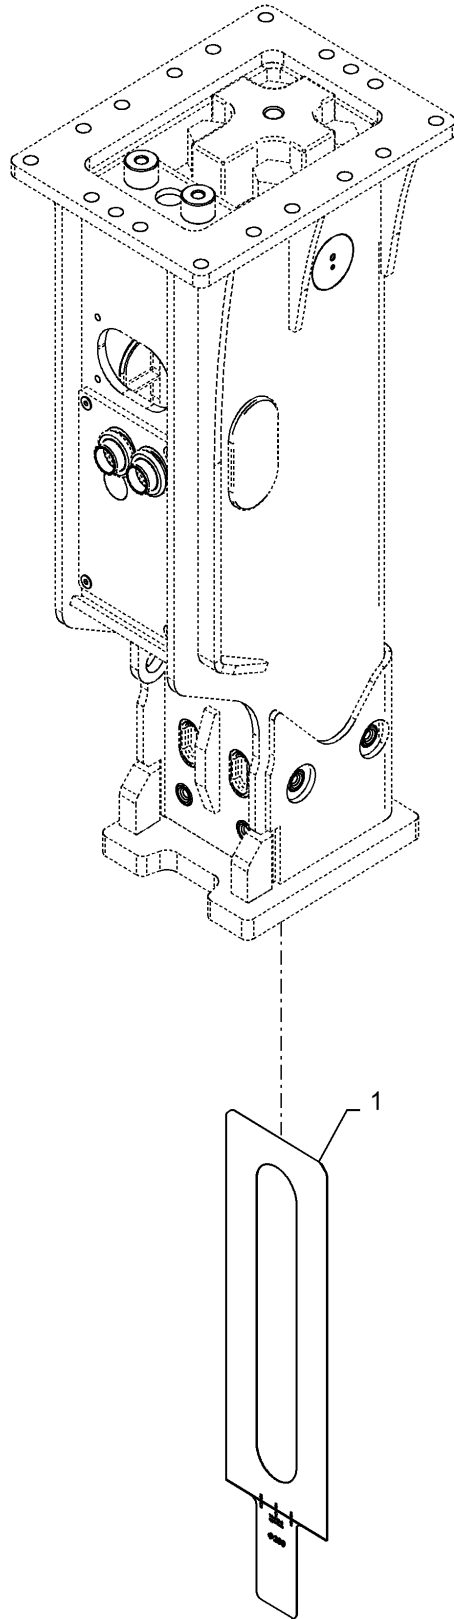

95.044.AA

10

p2

1/2021

LUBRICATION, CB380

REF FN	PART NUMBER	YR/SN	QTY DESCRIPTION
31	NSS		1 NOT SOLD SEPARAT Flat Seal
32	NSS		1 NOT SOLD SEPARAT Puller

CB380-HYDRAULIC HAMMER

MEASURE JIG, CB380