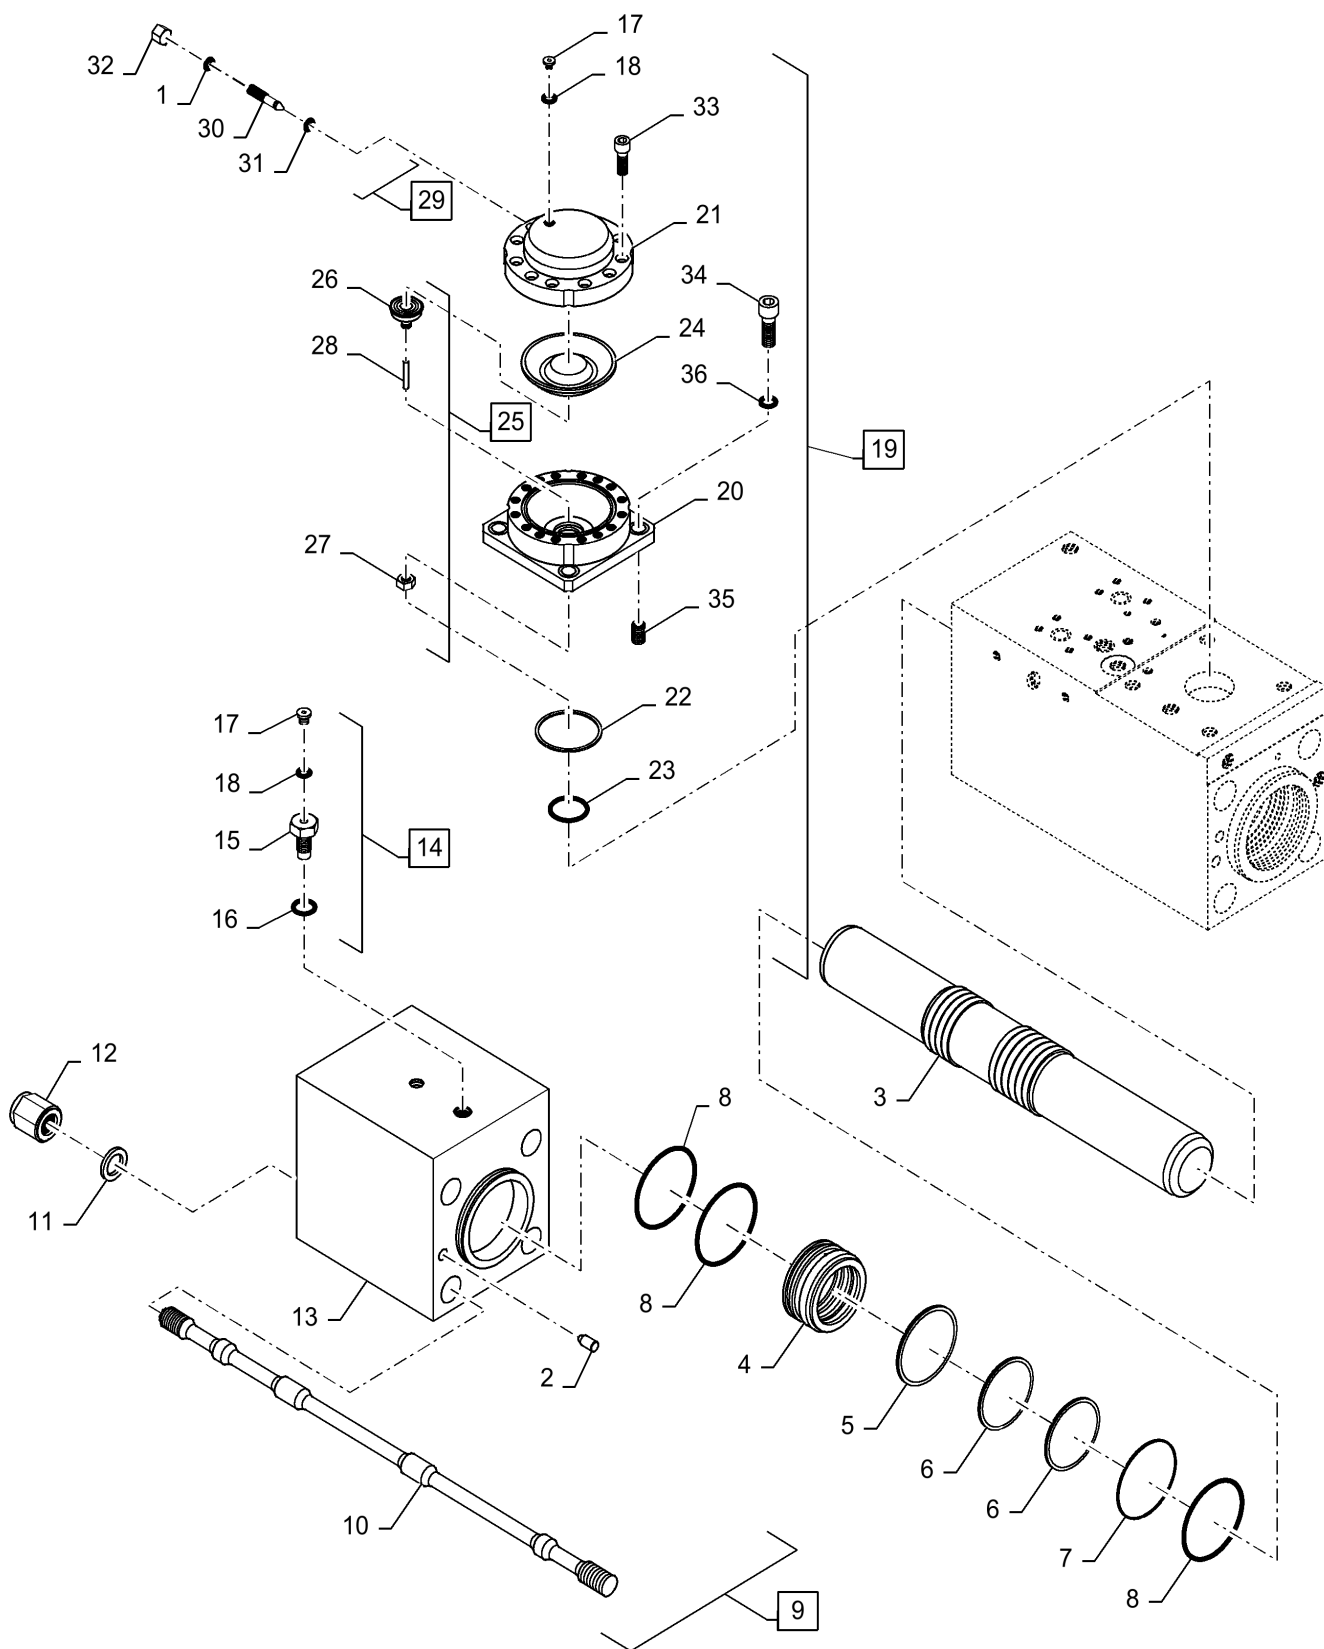

MAIN BODY ASSY, CB380

MAIN BODY ASSY, CB380

REF FN	PART NUMBER	YR/SN	QTY DESCRIPTION
1	51574723		1 O-RING
2	73391512		1 PIN 11 Holding Pi
3	73391513		1 PISTON 6
4	73391514		1 BUSHING 13 Cylinder
5	NSS		1 NOT SOLD SEPARAT Gas Seal
6	NSS		2 NOT SOLD SEPARAT Step Seal
7	NSS		1 NOT SOLD SEPARAT Slide Seal
8	NSS		3 NOT SOLD SEPARAT O-Ring
9	73391525		4 BOLT 16 Through Set, Incl 10 - 12
10	NSS		4 NOT SOLD SEPARAT Through Bolt
11	NSS		4 NOT SOLD SEPARAT Through Washer
12	NSS		4 NOT SOLD SEPARAT T/Bolt Top Nut
13	73391526		1 CYLINDER HEAD 9 Back
14	51574754		2 VALVE Gas Set, Incl 15 - 18
15	NSS		2 NOT SOLD SEPARAT Gas Valve
16	51574721		2 O-RING
17	51574755		3 CAP Gas Valve
18	73347152		3 O-RING 6
19	73391527		1 ACCUMULATOR 15 Set, Incl 1, 17, 18, 20 - 36
20	73391528		1 ACCUMULATOR 16 Body
21	73391529		1 ACCUMULATOR 17 Cover
22	73391530		1 O-RING 6 O-
23	73391531		1 SEAL 9 Face
24	73391532		1 DIAPHRAGM 9
25	73347458		1 VALVE POPPET 16 Set, Incl 26 - 28
26	NSS		1 NOT SOLD SEPARAT Poppet Valve
27	NSS		1 NOT SOLD SEPARAT Poppet Valve Nut
28	NSS		1 NOT SOLD SEPARAT Holding Pin
29	73347362		1 PIN 14 Needle Set, Incl 30 - 32, 1
30	NSS		1 NOT SOLD SEPARAT Needle Pin
31	73347363		1 O-RING 6
32	NSS		1 NOT SOLD SEPARAT Needle Cap

CB380-HYDRAULIC HAMMER