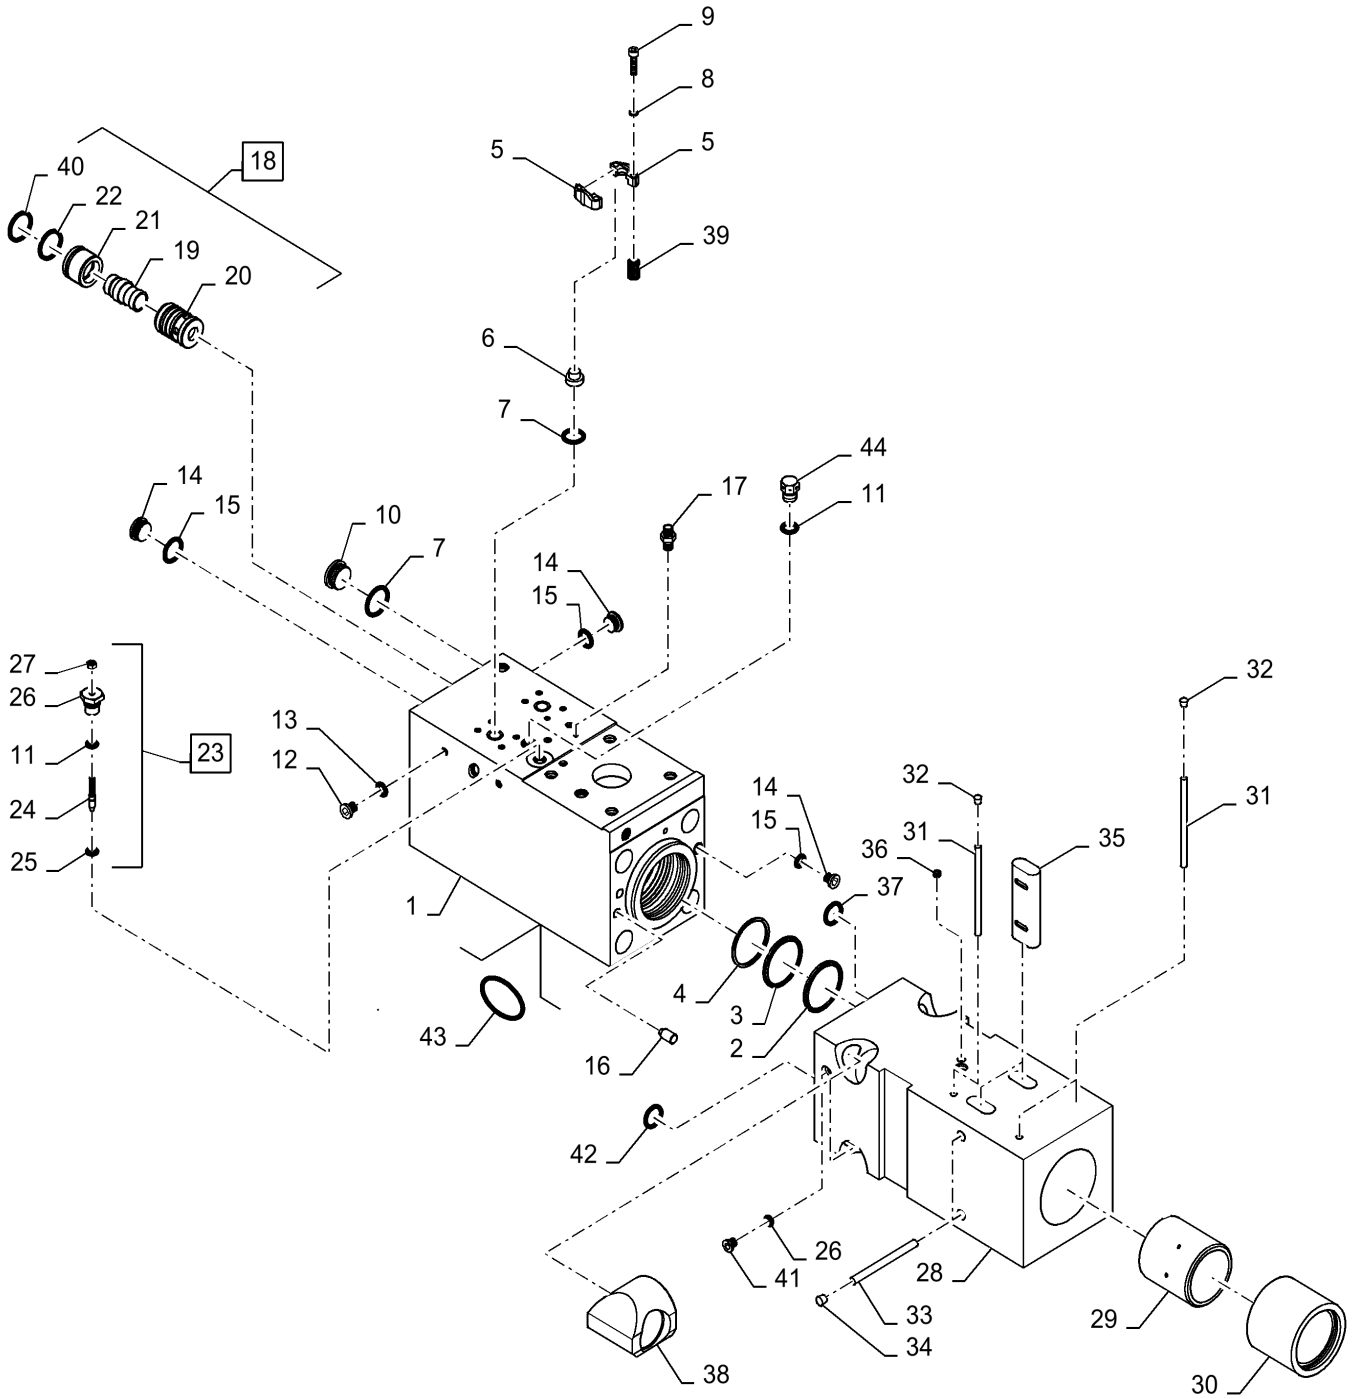

Parts Catalogue

For

Hydraulic Breaker CB-380 (CNHi Part Number: 73347115)

Release version: v 1.0
Release date: 12th Jan 2021

TABLE OF CONTENTS

95.044.AA	01	MAIN BODY ASSY, CB380
95.044.AA	02	MAIN BODY ASSY, CB380
95.044.AA	03	BOX HOUSING ASSY, CB380
95.044.AA	04	BOX HOUSING BREAKER, CB380
95.044.AA	05	MOUNT CAP, CB380
95.044.AA	06	TOOL, CB380
95.044.AA	07	HYDRAULIC HOSE, CB380
95.044.AA	08	GAS CHARGING, CB380
95.044.AA	09	MANUAL, CB380
95.044.AA	10	LUBRICATION, CB380
95.044.AA	11	MEASURE JIG, CB380

MAIN BODY ASSY, CB380

MAIN BODY ASSY, CB380

REF FN	PART NUMBER	YR/SN	QTY DESCRIPTION
1	73391505		1 HYDRAULIC CYLINDER 8
2	NSS		1 NOT SOLD SEPARAT Dust Seal
3	NSS		1 NOT SOLD SEPARAT U-Packing
4	NSS		1 NOT SOLD SEPARAT Buffer-Ring
5	73391506		2 FLANGE 17 Split, Set
6	73391507		2 PLUG 19 Flange Adaptor
7	73391508		4 O-RING 6
8	73391509		8 WASHER 13 Spring
9	73391510		8 BOLT 11 Socket
10	73391511		2 PLUG 7 Ro
11	73347288		4 O-RING 6
12	51574724		5 PLUG Ro Plug
13	51574726		5 O-RING
14	73347342		4 PLUG 7 Ro
15	51574723		4 O-RING
16	73391512		1 PIN 11 Holding
17	73347343		1 NIPPLE 6
18	73391515		1 VALVE 9 Set, Incl 19 - 22, 40
19	NSS		1 NOT SOLD SEPARAT Valve
20	NSS		1 NOT SOLD SEPARAT Valve Bush
21	NSS		1 NOT SOLD SEPARAT Valve Cap
22	NSS		1 NOT SOLD SEPARAT O-Ring
23	73347347		1 ADJUSTER 12 Set, Incl 24 - 27, 11
24	NSS		1 NOT SOLD SEPARAT Adjuster
25	NSS		1 NOT SOLD SEPARAT O-Ring
26	NSS		1 NOT SOLD SEPARAT Adjuster Holder
27	NSS		1 NOT SOLD SEPARAT Adjuster Nut
28	73391516		1 CYLINDER HEAD 10 Front
29	73391517		1 BUSHING 10 Round
30	73391518		1 COVER 11 Front
31	73391519		2 PIN 11 Stopper
32	51574745		2 PLUG Rubber