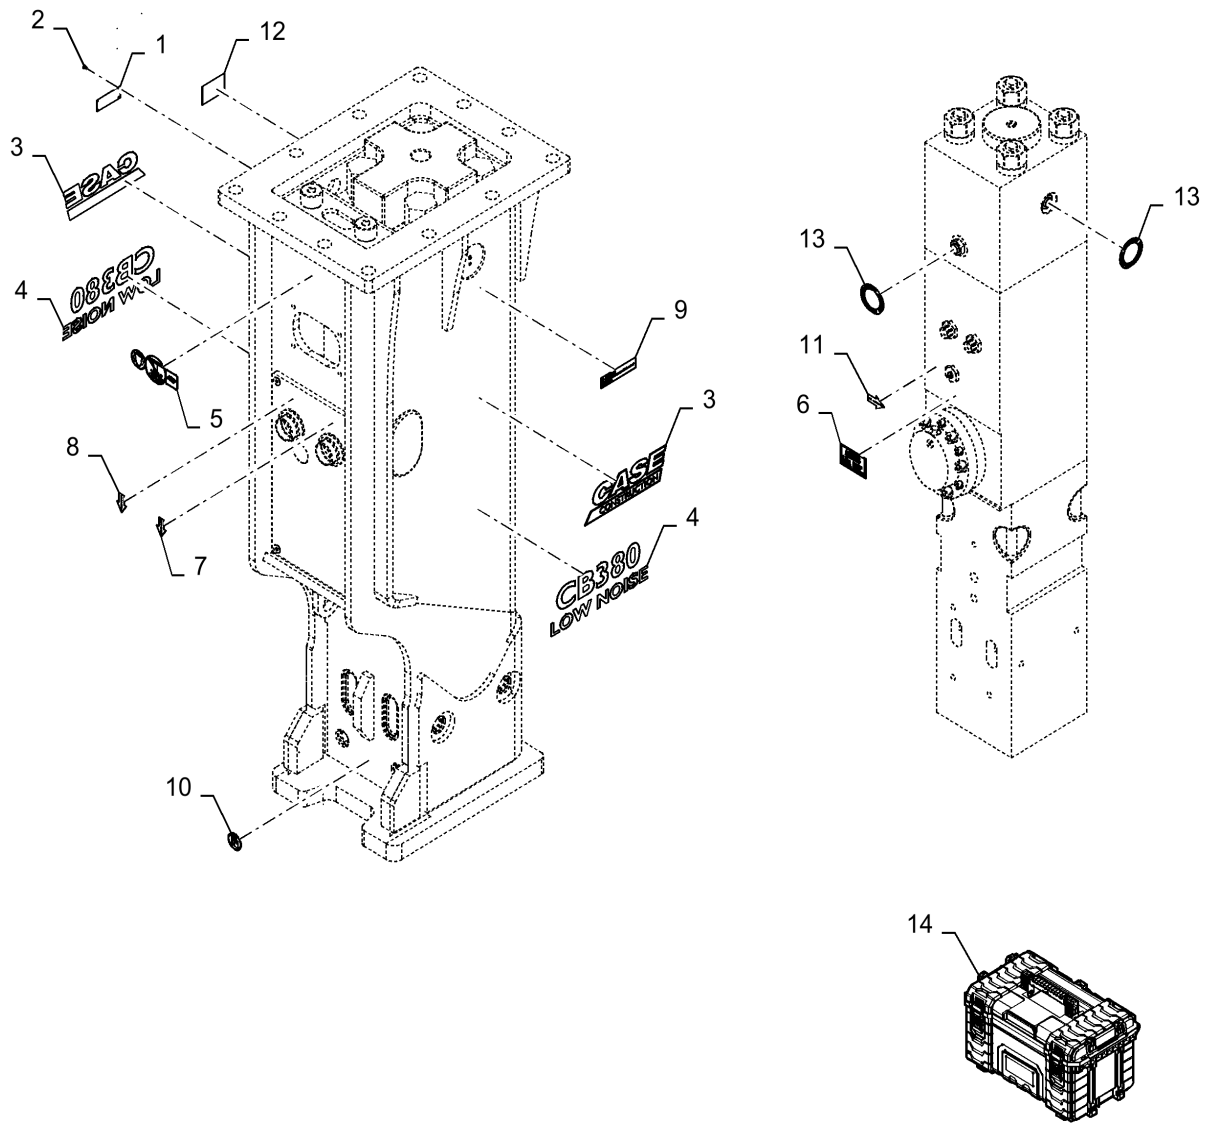

BOX HOUSING BREAKER, CB380

95.044.AA

04

p1

1/2021

BOX HOUSING BREAKER, CB380

REF FN	PART NUMBER	YR/SN	QTY DESCRIPTION
1	NSS		1 NOT SOLD SEPARAT Name Plate
2	51574816		4 RIVET
3	73391552		2 DECAL 15 Name Case
4	73391553		2 DECAL 17 Model CB380
5	73347266		1 DANGER DECAL 14 Sticker
6	51574821		1 DECAL Sticker-High Pressure Gas Caution
7	51574823		1 DECAL Sticker-Out Port
8	51574824		1 DECAL Sticker-In Port
9	73347267		1 WARNING DECAL 23 Sticker, Gas14
10	51574826		1 DECAL Sticker-Hot Caution
11	73347312		1 DECAL 20 Sticker-BPM Adjuster
12	51574828		1 BOLT Sticker-Loose Caution
13	51574829		2 DECAL Sticker-Warning Discharge
14	73391554		1 TOOL BOX 8

CB380-HYDRAULIC HAMMER