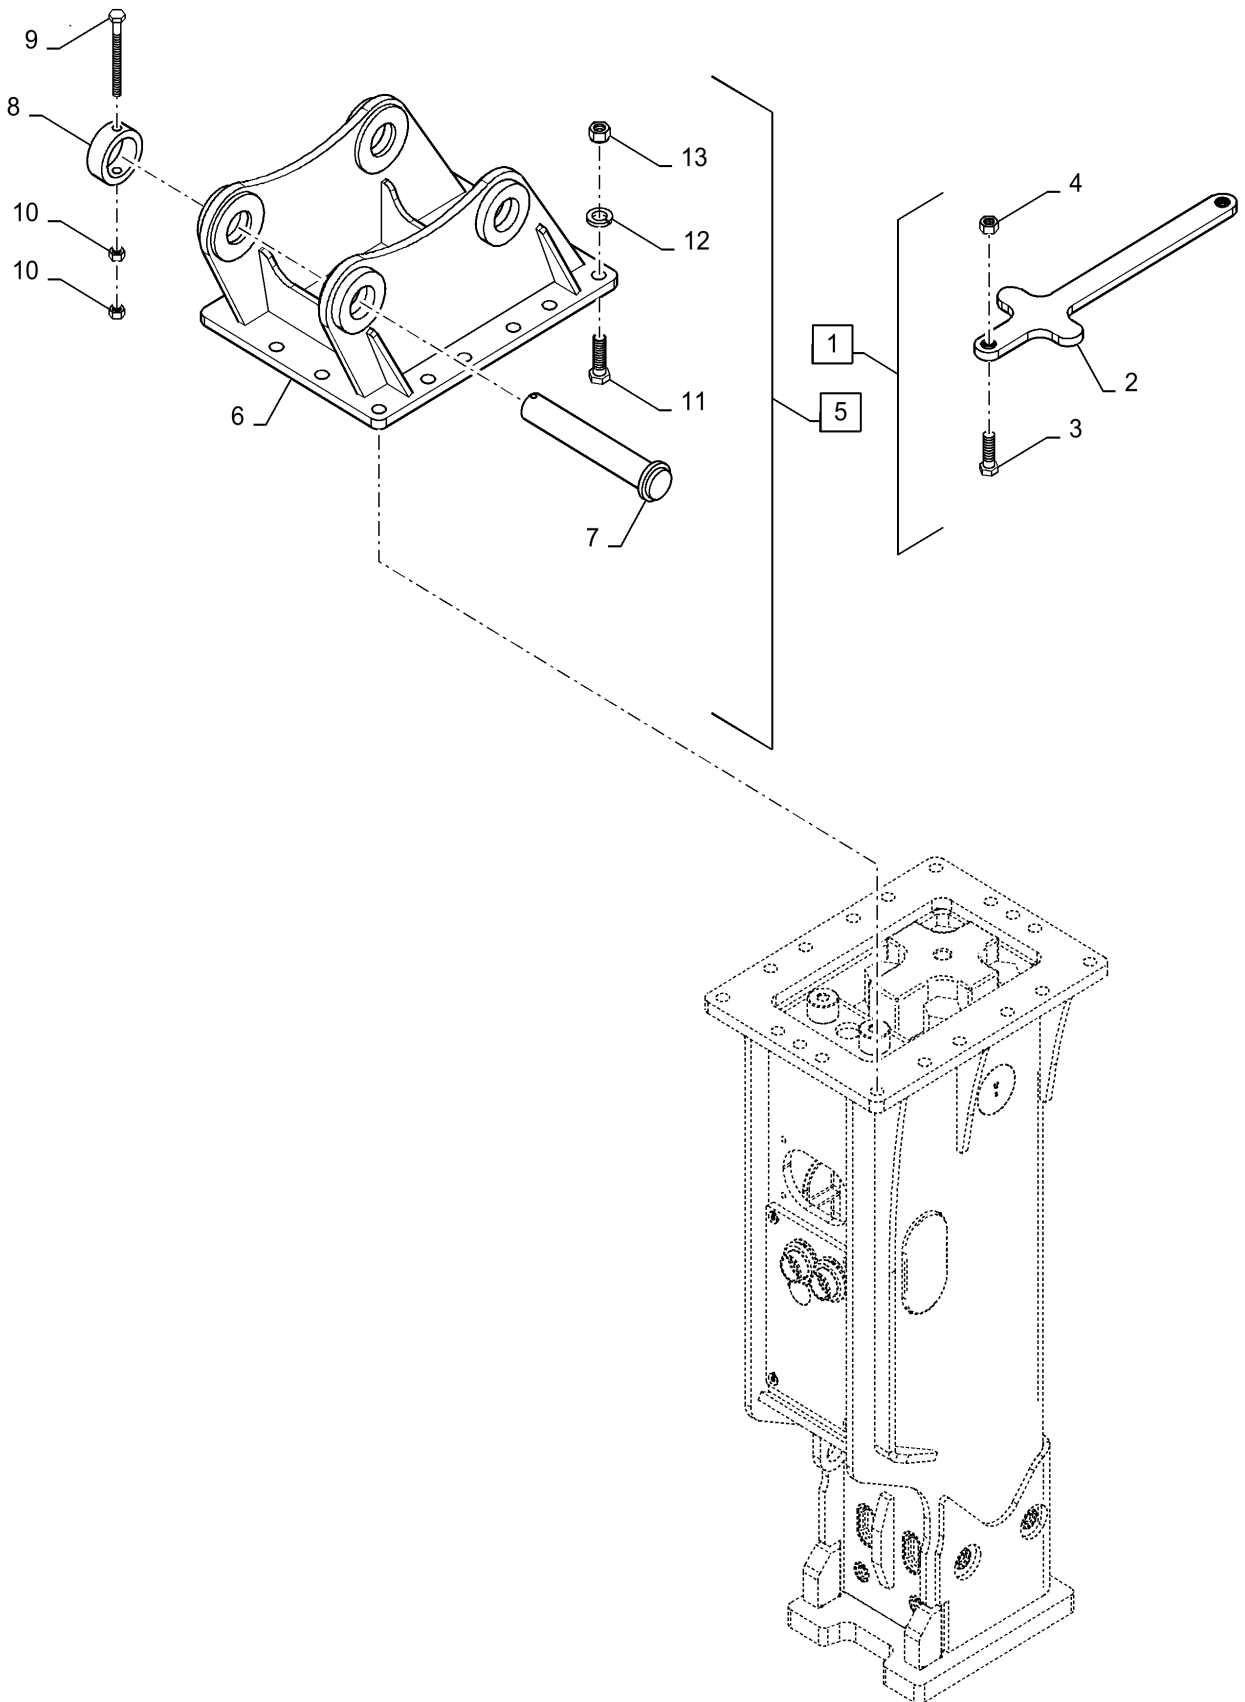

CB380-HYDRAULIC HAMMER

MAIN BODY ASSY, CB380

95.044.AA

01

p2

1/2021

MAIN BODY ASSY, CB380

REF FN	PART NUMBER	YR/SN	QTY DESCRIPTION
33	73391520		2 PIN 11 Stopper
34	73391521		2 PLUG 11 Rubber
35	73391522		2 PIN 10 Chisel
36	73347149		1 PLUG 11 Hollow
37	73391524		1 O-RING 6
38	NSS		4 NOT SOLD SEPARAT T/Bolt Bottom Nut
39	73391536		8 SPECIAL TOOL 9 Heli Sert
40	73391537		1 O-RING 6
41	73347341		2 PLUG 7 Ro
42	73347353		1 O-RING 6
43	73391539		1 SEAL KIT 8
44	73391523		1 PLUG 8 Air

CB380-HYDRAULIC HAMMER

MOUNT CAP, CB380

95.044.AA

05

p1

1/2021

MOUNT CAP, CB380

REF FN	PART NUMBER	YR/SN	QTY DESCRIPTION
1	NSS		1 NOT SOLD SEPARAT Adapter Plate Set, W/O Mount Cap, Incl 2 - 4
2	NSS		1 NOT SOLD SEPARAT Adapter Plate
3	NSS		2 NOT SOLD SEPARAT Hex Bolt
4	NSS		2 NOT SOLD SEPARAT Hex Nut
5	73391555		1 MOUNTING PLATE 15 Cap Assy, Incl 6 - 13
6	73391556		1 MOUNTING PLATE 13 Cap
7	73391557		2 PIN 11 Bracket
8	73391558		2 RING 9 Stop
9	73391559		2 BOLT 8 Hex
10	73347481		4 NUT 7 Hex
11	73391560		12 BOLT 8 Hex
12	73391561		12 WASHER 13 Spring
13	73391562		12 NUT 9 Nylon