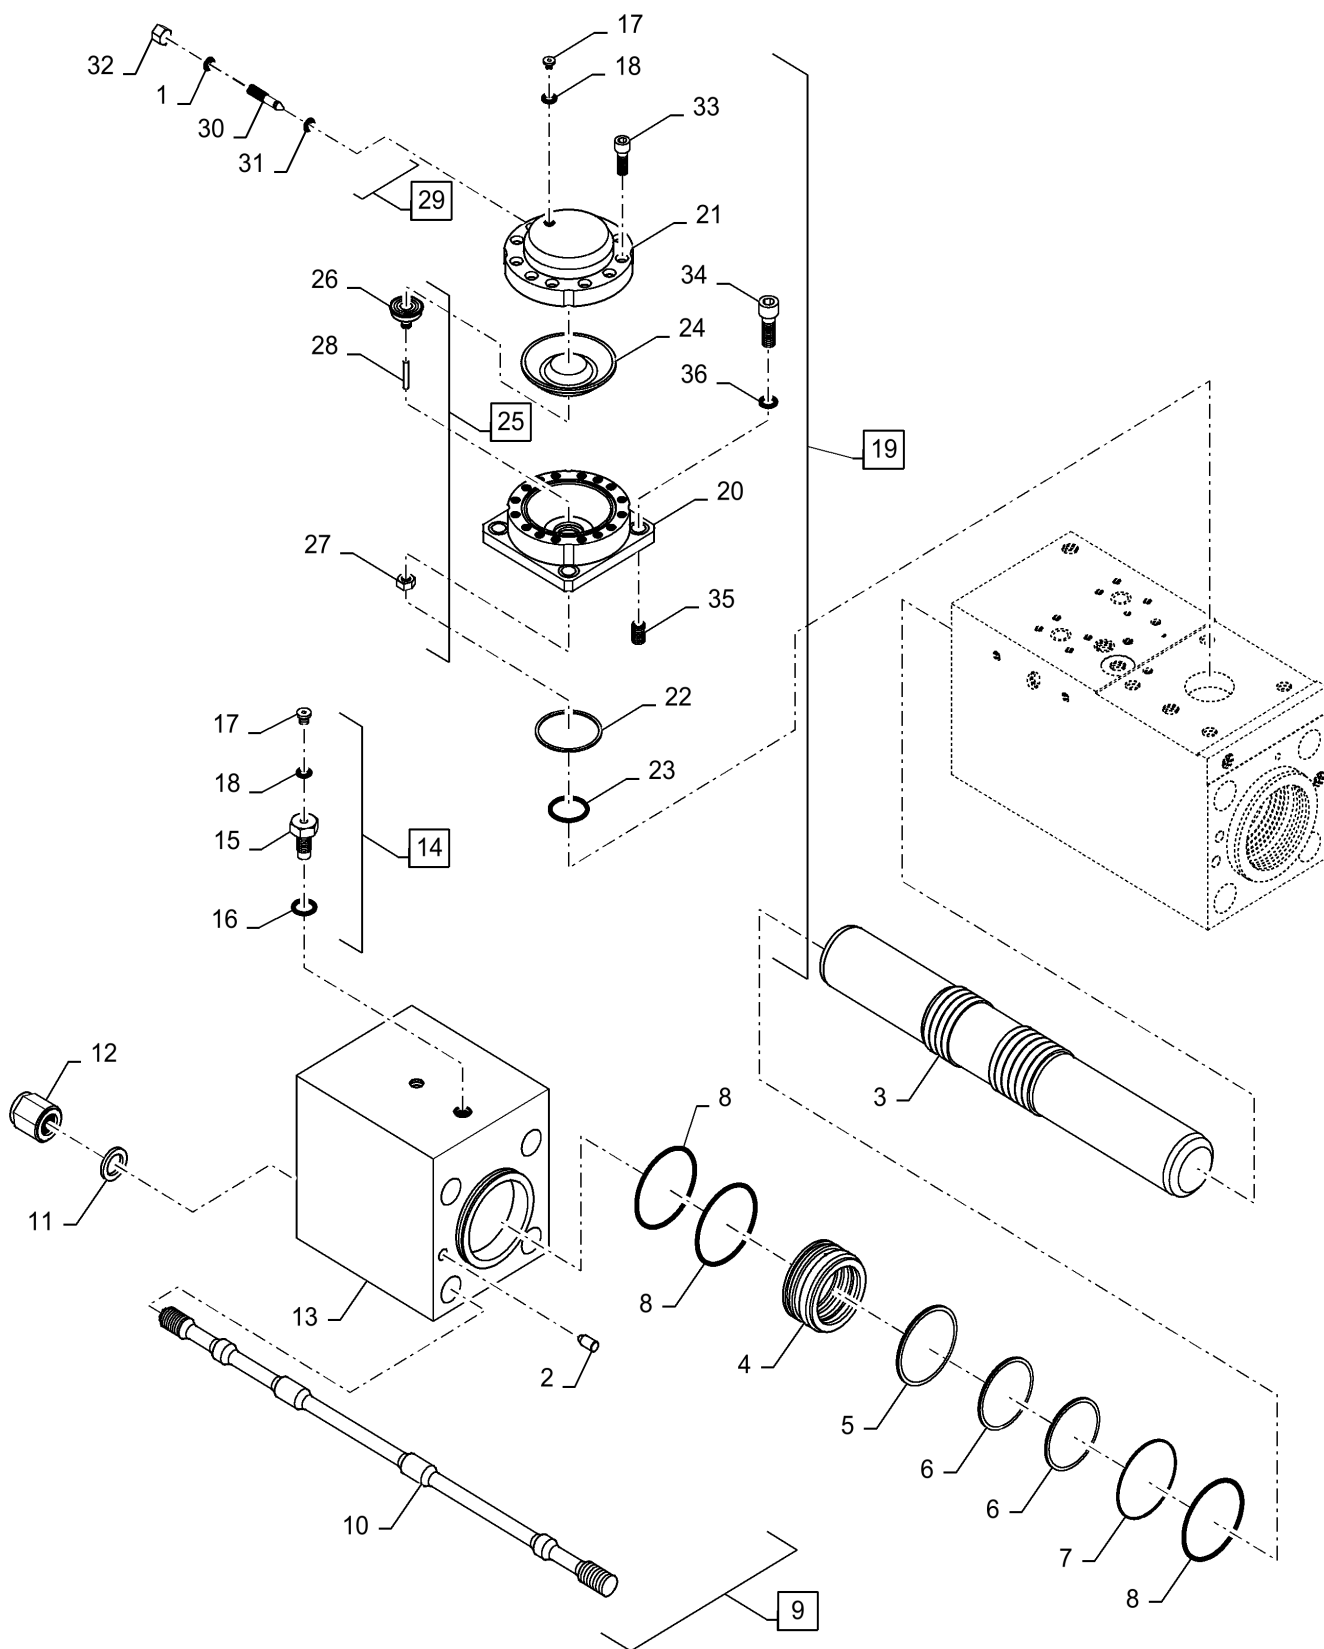

MAIN BODY ASSY, CB380

95.044.AA

02

p2

1/2021

MAIN BODY ASSY, CB380

REF FN	PART NUMBER	YR/SN	QTY DESCRIPTION
33	73391533		12 BOLT 11 Socket
34	73391534		4 BOLT 11 Socket
35	73391535		4 SPECIAL TOOL 9 Heli Sert
36	73391538		4 LOCK WASHER 18 Ribbed

CB380-HYDRAULIC HAMMER