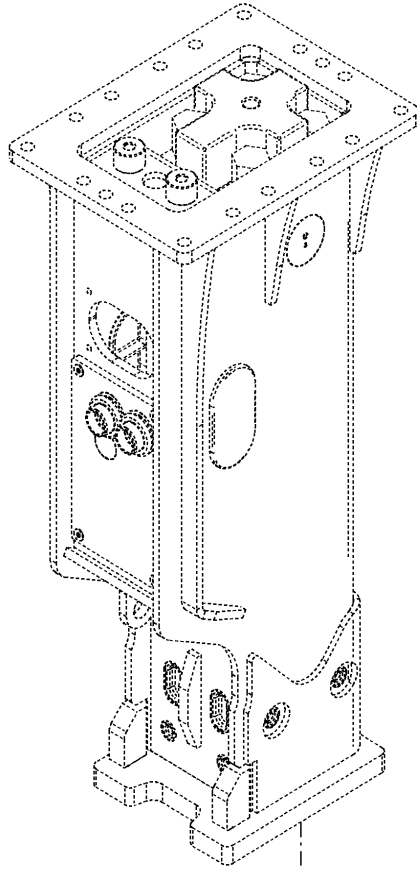

TOOL, CB380

95.044.AA

06

p1

1/2021

TOOL, CB380

REF FN	PART NUMBER	YR/SN	QTY DESCRIPTION
1	73391563		1 TOOL 13 Conical Point
2	73391564		1 TOOL 10 Moil Point
3	73391565		1 TOOL 19 Cross Cut, Wedge H
4	73391566		1 TOOL 17 In-Line, Wedge V
5	73391567		1 TOOL 8 Flat End

CB380-HYDRAULIC HAMMER