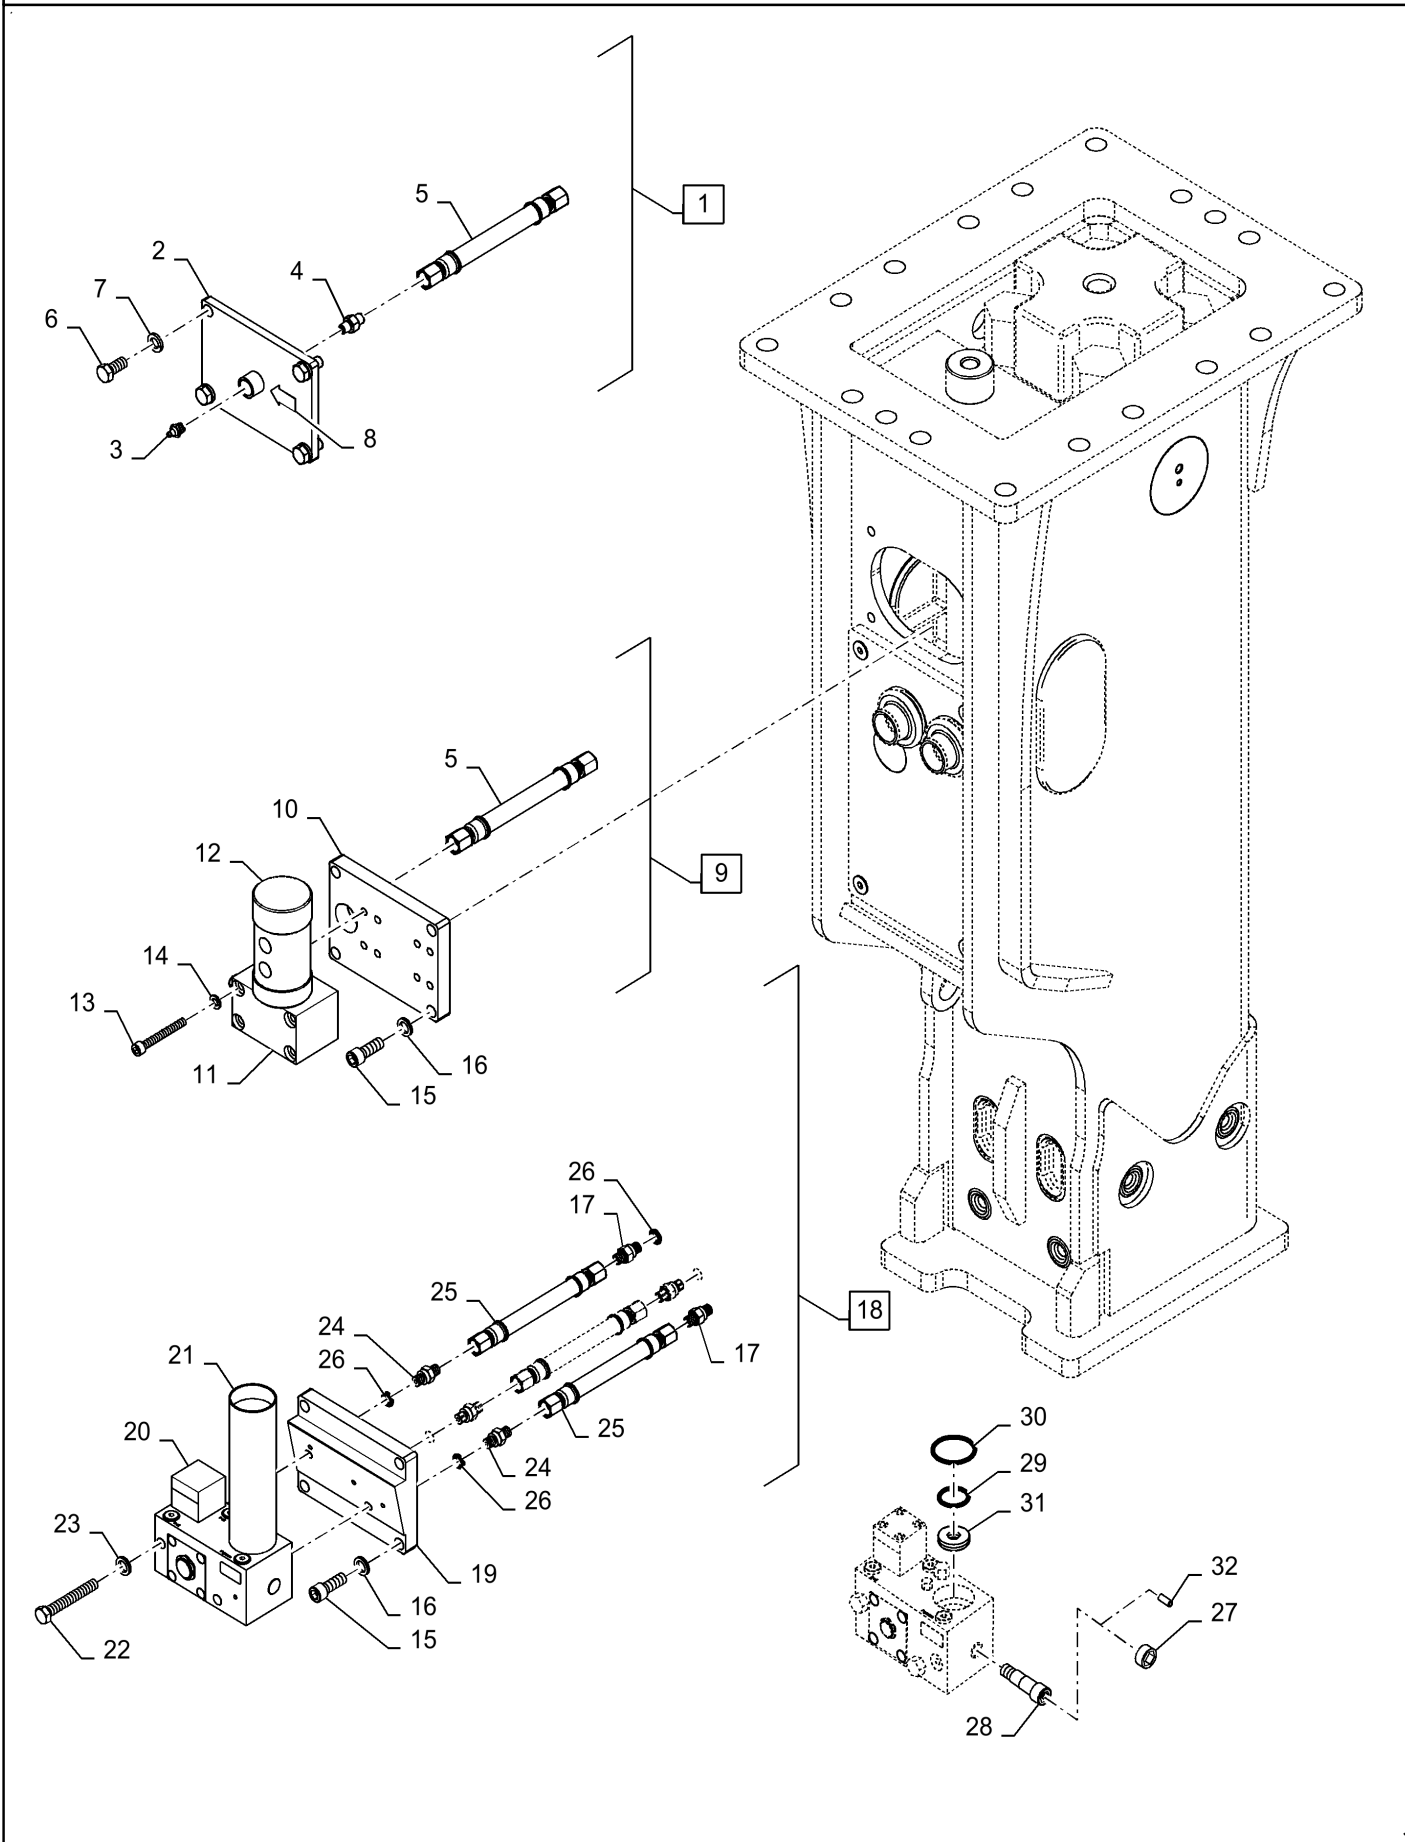

LUBRICATION, CB380

LUBRICATION, CB380

REF FN	PART NUMBER	YR/SN	QTY DESCRIPTION
1	73391573		1 COVER 29 Manual Grease System, Incl 2 - 8
2	73347409		1 COVER 9 Gas
3	51574746		1 LUBE NIPPLE Grease
4	73347343		1 NIPPLE 6 Adaptor
5	73391574		2 HYDRAULIC HOSE 11 Grease
6	73347411		4 BOLT 8 Hex
7	73347412		4 WASHER 13 Spring
8	51574820		1 GREASE Sticker
9	73391575		1 GREASE 30 Auto Lube System, Vibration Type, Incl 5, 10 - 16
10	NSS		1 NOT SOLD SEPARAT Auto Grease Base Plate
11	NSS		1 NOT SOLD SEPARAT Auto Grease Body
12	73347497		1 CARTRIDGE 9 Grease
13	73347424		4 BOLT 11 Socket
14	73347425		4 WASHER 13 Spring
15	73347500		8 BOLT 11 Socket
16	73347419		8 LOCK WASHER 15 Nordlock
17	73347434		1 HYD CONNECTOR 7 Adaptor
18	73347124		1 GREASE Auto Lube System, Hydraulic Pump Type, Incl 19 - 26, 15 - 17
19	NSS		1 NOT SOLD SEPARAT Auto Grease Base Plate
20	NSS		1 NOT SOLD SEPARAT Auto Grease Body
21	73347125		1 GREASE CARTRIDGE Breaker Paste
22	73347430		2 BOLT 8 Hex
23	73347431		2 LOCK WASHER 15 Nordlock
24	73347432		5 HYD CONNECTOR 7 Adaptor
25	73391577		3 HYDRAULIC HOSE 11 Grease
26	51574726		5 O-RING
27	NSS		1 NOT SOLD SEPARAT Set Screw
28	NSS		1 NOT SOLD SEPARAT Pumping Element
29	NSS		1 NOT SOLD SEPARAT O-Ring
30	NSS		1 NOT SOLD SEPARAT O-Ring

CB380-HYDRAULIC HAMMER