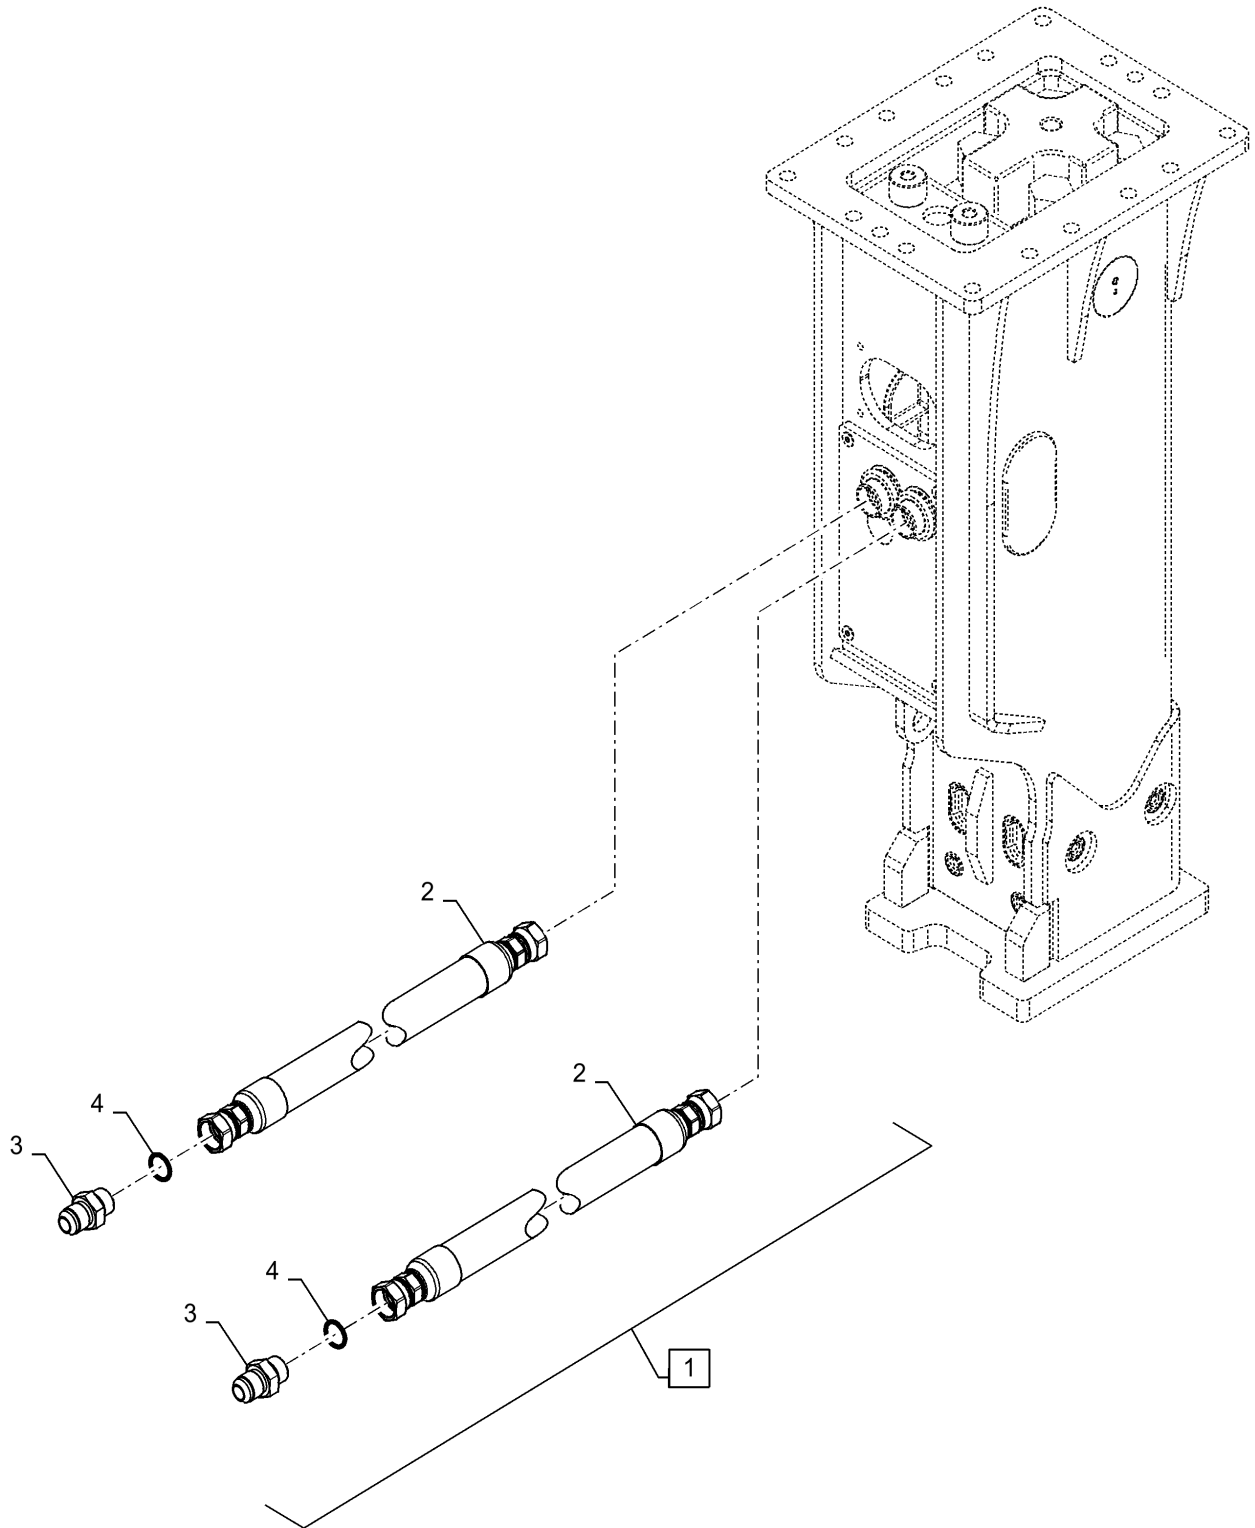

95.044.AA

07

p1

1/2021

HYDRAULIC HOSE, CB380

95.044.AA

07

p1

1/2021

HYDRAULIC HOSE, CB380

REF FN	PART NUMBER	YR/SN	QTY DESCRIPTION
1	73391568		1 HOSE KIT 18 Hydraulic, Standard, Incl 2 - 4
1	73391571		1 HYDRAULIC HOSE 20 Kit, Quick Fit, Incl 2 - 4
2	73391569		2 HYDRAULIC HOSE 8
2	73391572		2 HYDRAULIC HOSE 8
3	73391570		4 ADAPTER 12 Hose
4	73391508		4 O-RING 6

CB380-HYDRAULIC HAMMER