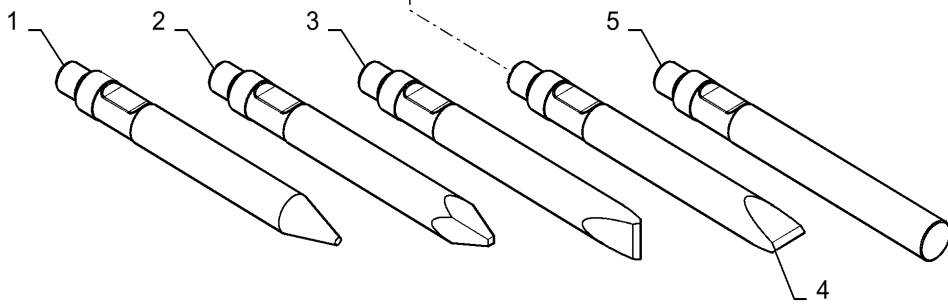

TOOL, CB380

95.044.AA

06

p1

1/2021

TOOL, CB380

REF FN	PART NUMBER	YR/SN	QTY DESCRIPTION
1	73391563		1 TOOL 13 Conical Point
2	73391564		1 TOOL 10 Moil Point
3	73391565		1 TOOL 19 Cross Cut, Wedge H
4	73391566		1 TOOL 17 In-Line, Wedge V
5	73391567		1 TOOL 8 Flat End

CB380-HYDRAULIC HAMMER