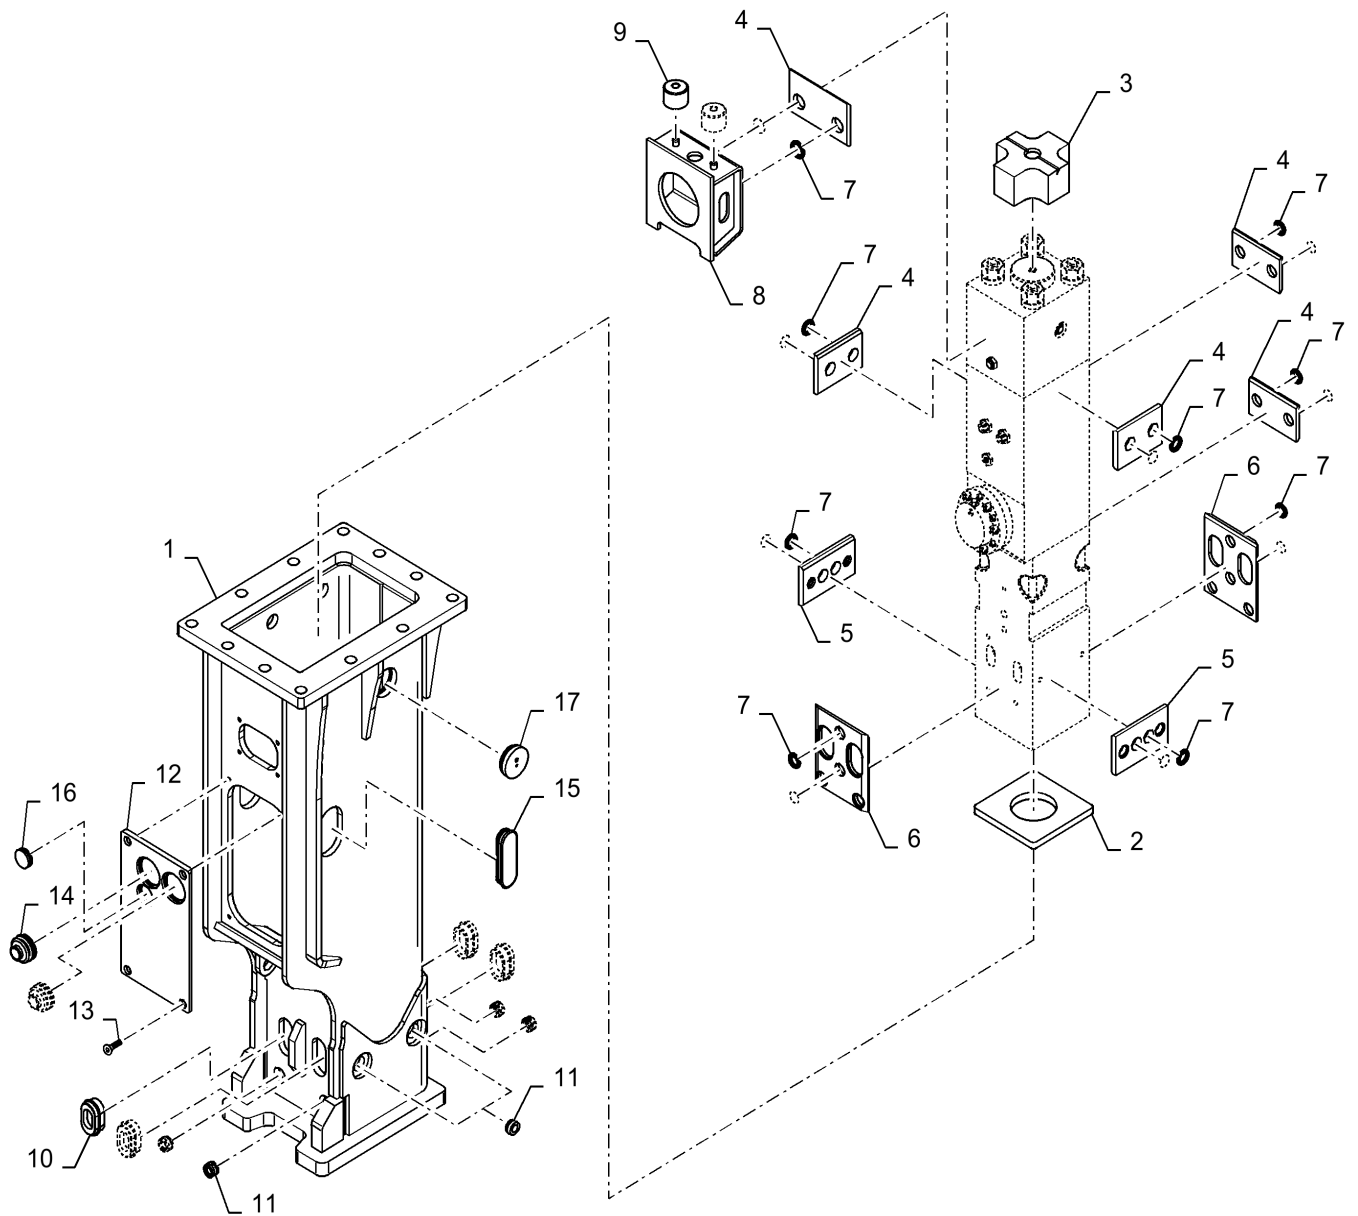

BOX HOUSING ASSY, CB380

BOX HOUSING ASSY, CB380

REF FN	PART NUMBER	YR/SN	QTY DESCRIPTION
1	73391540		1 HOUSING 15 Box
2	73391541		1 DAMPER 13 Bottom
3	73391542		1 DAMPER 12 Upper
4	73391543		5 PAD 6 Mc
5	73391544		2 PAD 6 Mc
6	73391545		2 PAD 6 Mc
7	73391546		18 O-RING 6
8	73391547		1 PLATE 15 Head
9	73347376		2 DAMPER 11 Head
10	51574804		4 COVER Rubber
11	73391548		8 RUBBER SEAL 12 Cover
12	73391549		1 COVER 8 Mc
13	73347380		4 BOLT 21 Flat Head Socket
14	73391550		2 HOSE PROTECTION 10 Cover
15	73391551		2 HOSE PROTECTION 15 Side Cover
16	73347382		1 RUBBER SEAL 21 Air Hole Cover
17	73347383		1 PLUG 13 Gas Port

CB380-HYDRAULIC HAMMER