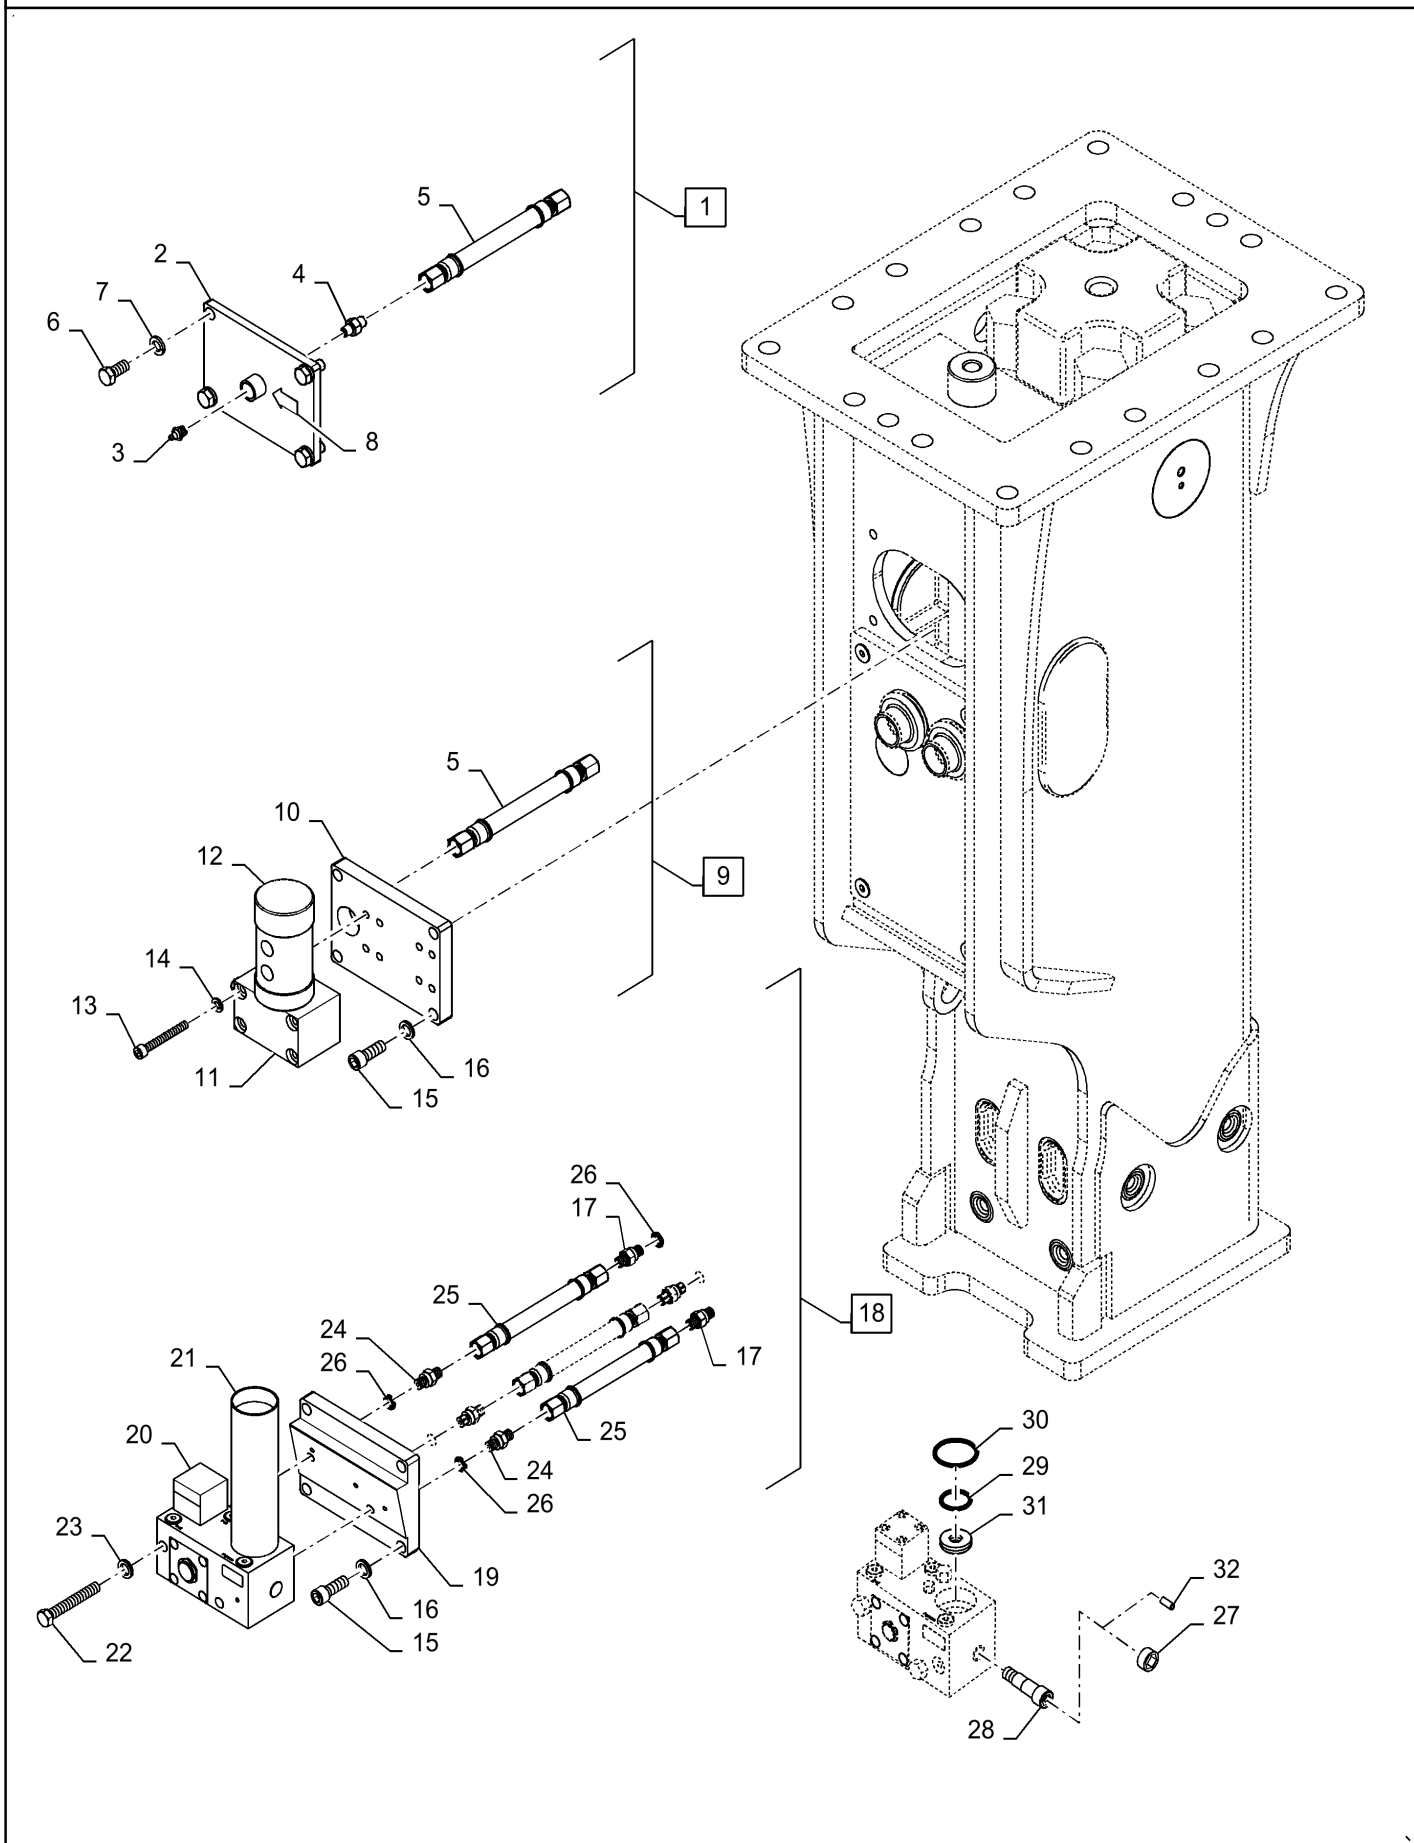

LUBRICATION, CB380

REF FN	PART NUMBER	YR/SN	QTY DESCRIPTION
1	73391573		1 COVER 29 Manual Grease System, Incl 2 - 8
2	73347409		1 COVER 9 Gas
3	51574746		1 LUBE NIPPLE Grease
4	73347343		1 NIPPLE 6 Adaptor
5	73391574		2 HYDRAULIC HOSE 11 Grease
6	73347411		4 BOLT 8 Hex
7	73347412		4 WASHER 13 Spring
8	51574820		1 GREASE Sticker
9	73391575		1 GREASE 30 Auto Lube System, Vibration Type, Incl 5, 10 - 16
10	NSS		1 NOT SOLD SEPARAT Auto Grease Base Plate
11	NSS		1 NOT SOLD SEPARAT Auto Grease Body
12	73347497		1 CARTRIDGE 9 Grease
13	73347424		4 BOLT 11 Socket
14	73347425		4 WASHER 13 Spring
15	73347500		8 BOLT 11 Socket
16	73347419		8 LOCK WASHER 15 Nordlock
17	73347434		1 HYD CONNECTOR 7 Adaptor
18	73347124		1 GREASE Auto Lube System, Hydraulic Pump Type, Incl 19 - 26, 15 - 17
19	NSS		1 NOT SOLD SEPARAT Auto Grease Base Plate
20	NSS		1 NOT SOLD SEPARAT Auto Grease Body
21	73347125		1 GREASE CARTRIDGE Breaker Paste
22	73347430		2 BOLT 8 Hex
23	73347431		2 LOCK WASHER 15 Nordlock
24	73347432		5 HYD CONNECTOR 7 Adaptor
25	73391577		3 HYDRAULIC HOSE 11 Grease
26	51574726		5 O-RING
27	NSS		1 NOT SOLD SEPARAT Set Screw
28	NSS		1 NOT SOLD SEPARAT Pumping Element
29	NSS		1 NOT SOLD SEPARAT O-Ring
30	NSS		1 NOT SOLD SEPARAT O-Ring

CB380-HYDRAULIC HAMMER

LUBRICATION, CB380