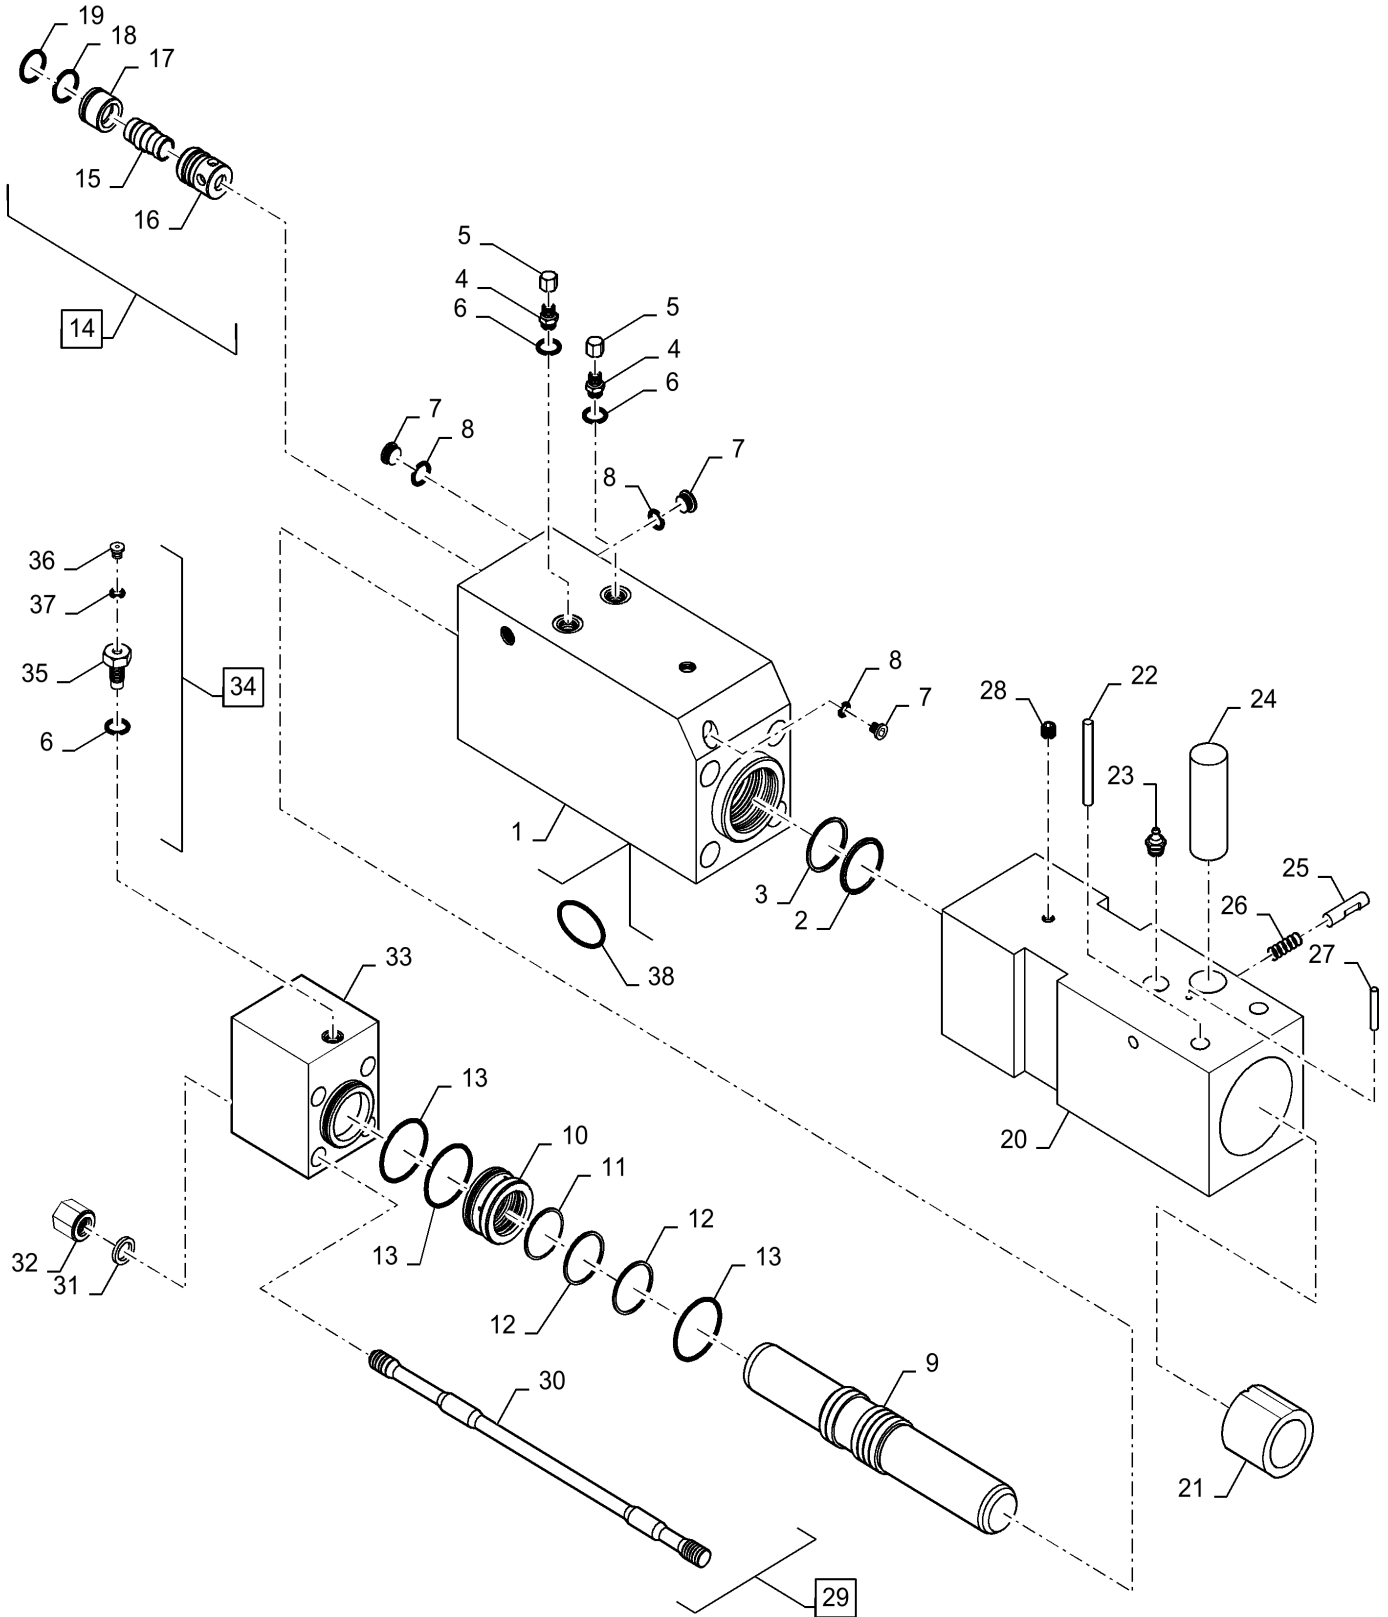

## **Parts Catalogue**

**For**

**Hydraulic Breaker CB-40 for SSL (CNHi Part Number: 73391951)**

*Release version: v 1.0*  
*Release date: 12<sup>th</sup> Jan 2021*

---

MAIN BODY ASSY, CB40

## MAIN BODY ASSY, CB40

REF FN	PART NUMBER	YR/SN	QTY DESCRIPTION
1	73347195		1 HYDRAULIC CYLINDER 8
2	NSS		1 NOT SOLD SEPARAT Dust Seal
3	NSS		1 NOT SOLD SEPARAT U-Packing
4	73347136		2 ADAPTER 12 Hose
5	73347137		2 CAP 9 Union
6	51574721		3 O-RING
7	51574724		5 PLUG Ro
8	51574726		5 O-RING
9	73347196		1 PISTON 6
10	73347197		1 BUSHING 13 Cylinder
11	NSS		1 NOT SOLD SEPARAT Gas Seal
12	NSS		2 NOT SOLD SEPARAT U-Packing
13	NSS		3 NOT SOLD SEPARAT O-Ring
14	73347198		1 VALVE 9 Set, Incl 15 - 19
15	NSS		1 NOT SOLD SEPARAT Valve
16	NSS		1 NOT SOLD SEPARAT Valve Bush
17	NSS		1 NOT SOLD SEPARAT Valve Cap
18	NSS		1 NOT SOLD SEPARAT O-Ring
19	NSS		1 NOT SOLD SEPARAT O-Ring
20	73347199		1 CYLINDER HEAD 10 Front
21	73347200		1 COVER 11 Front
22	73347143		1 PIN 10 Spring
23	73347144		1 LUBE NIPPLE 13 Grease
24	73347201		1 PIN 11 Chisel
25	73347146		1 PIN 16 Chisel Stop
26	73347147		1 SPRING 6
27	73347202		1 PIN 10 Spring
28	73347149		1 PLUG 11 Hollow
29	73347203		4 BOLT 16 Throug Set, Incl 30 - 32
30	NSS		4 NOT SOLD SEPARAT Throug Bolt
31	NSS		4 NOT SOLD SEPARAT Throug Washer
32	NSS		4 NOT SOLD SEPARAT T/Bolt Top Nut

## CB40-HYDRAULIC HAMMER

MAIN BODY ASSY, CB40

**95.044.AA**

01

p2

1/2021

**MAIN BODY ASSY, CB40**

<b>REF FN</b>	<b>PART NUMBER</b>	<b>YR/SN</b>	<b>QTY DESCRIPTION</b>
33	73347204		1 CYLINDER HEAD 9 Back
34	51574754		1 VALVE Gas Set, Incl 6, 35 - 37
35	NSS		1 NOT SOLD SEPARAT Gas Valve
36	51574755		1 CAP Gas Valve
37	73347152		1 O-RING 6
38	73347205		1 SEAL KIT 18 Complete