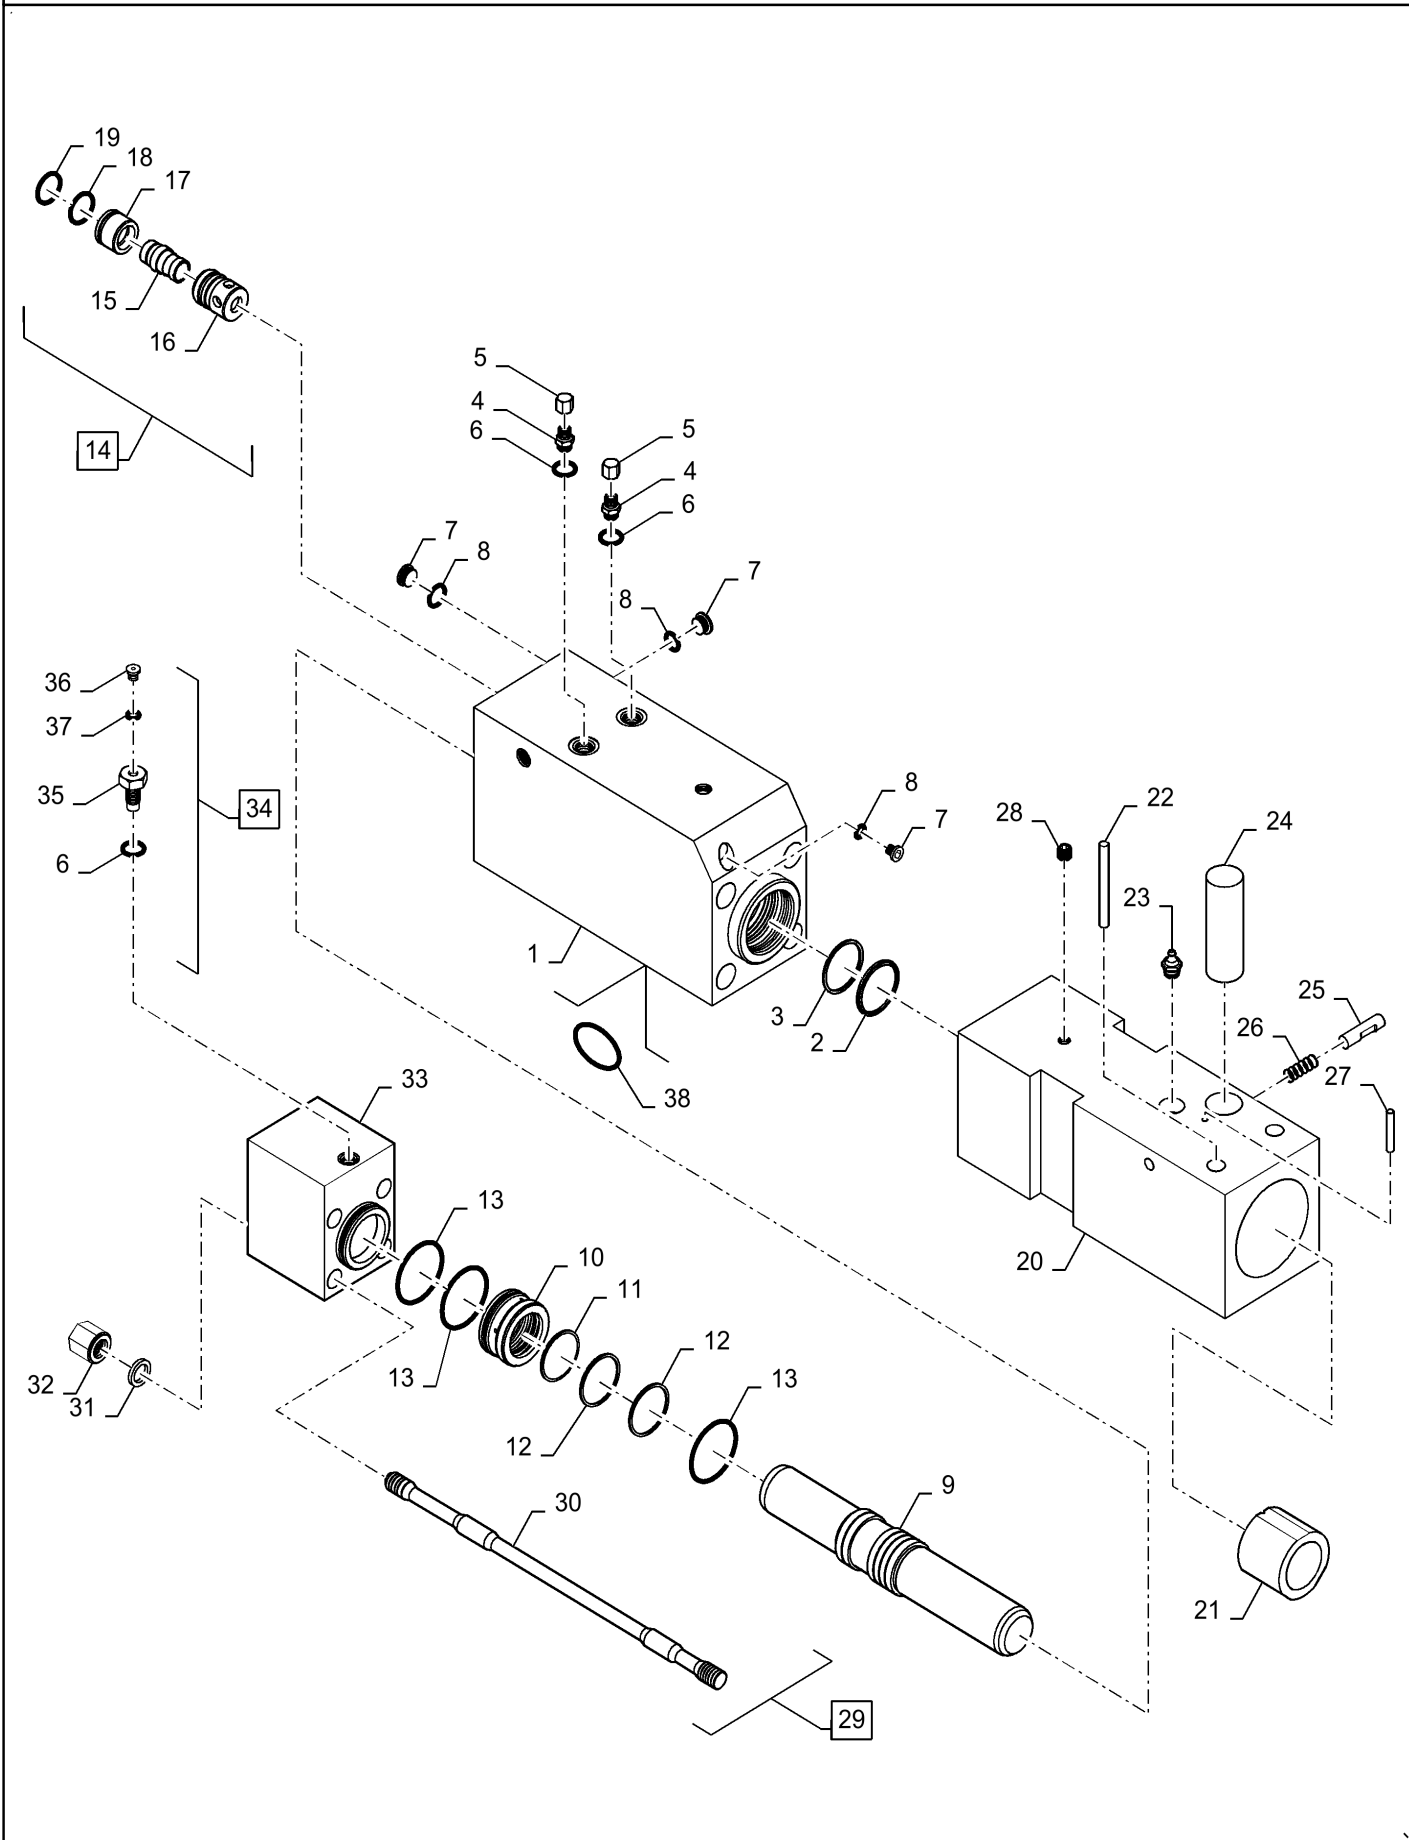

## **Parts Catalogue**

**For**

**Hydraulic Breaker CB-40 for SSL (CNHi Part Number: 73391951)**

*Release version: v 1.0*  
*Release date: 12<sup>th</sup> Jan 2021*

---

## MAIN BODY ASSY, CB40

REF FN	PART NUMBER	YR/SN	QTY DESCRIPTION
1	73347195		1 HYDRAULIC CYLINDER 8
2	NSS		1 NOT SOLD SEPARAT Dust Seal
3	NSS		1 NOT SOLD SEPARAT U-Packing
4	73347136		2 ADAPTER 12 Hose
5	73347137		2 CAP 9 Union
6	51574721		3 O-RING
7	51574724		5 PLUG Ro
8	51574726		5 O-RING
9	73347196		1 PISTON 6
10	73347197		1 BUSHING 13 Cylinder
11	NSS		1 NOT SOLD SEPARAT Gas Seal
12	NSS		2 NOT SOLD SEPARAT U-Packing
13	NSS		3 NOT SOLD SEPARAT O-Ring
14	73347198		1 VALVE 9 Set, Incl 15 - 19
15	NSS		1 NOT SOLD SEPARAT Valve
16	NSS		1 NOT SOLD SEPARAT Valve Bush
17	NSS		1 NOT SOLD SEPARAT Valve Cap
18	NSS		1 NOT SOLD SEPARAT O-Ring
19	NSS		1 NOT SOLD SEPARAT O-Ring
20	73347199		1 CYLINDER HEAD 10 Front
21	73347200		1 COVER 11 Front
22	73347143		1 PIN 10 Spring
23	73347144		1 LUBE NIPPLE 13 Grease
24	73347201		1 PIN 11 Chisel
25	73347146		1 PIN 16 Chisel Stop
26	73347147		1 SPRING 6
27	73347202		1 PIN 10 Spring
28	73347149		1 PLUG 11 Hollow
29	73347203		4 BOLT 16 Throug Set, Incl 30 - 32
30	NSS		4 NOT SOLD SEPARAT Throug Bolt
31	NSS		4 NOT SOLD SEPARAT Throug Washer
32	NSS		4 NOT SOLD SEPARAT T/Bolt Top Nut