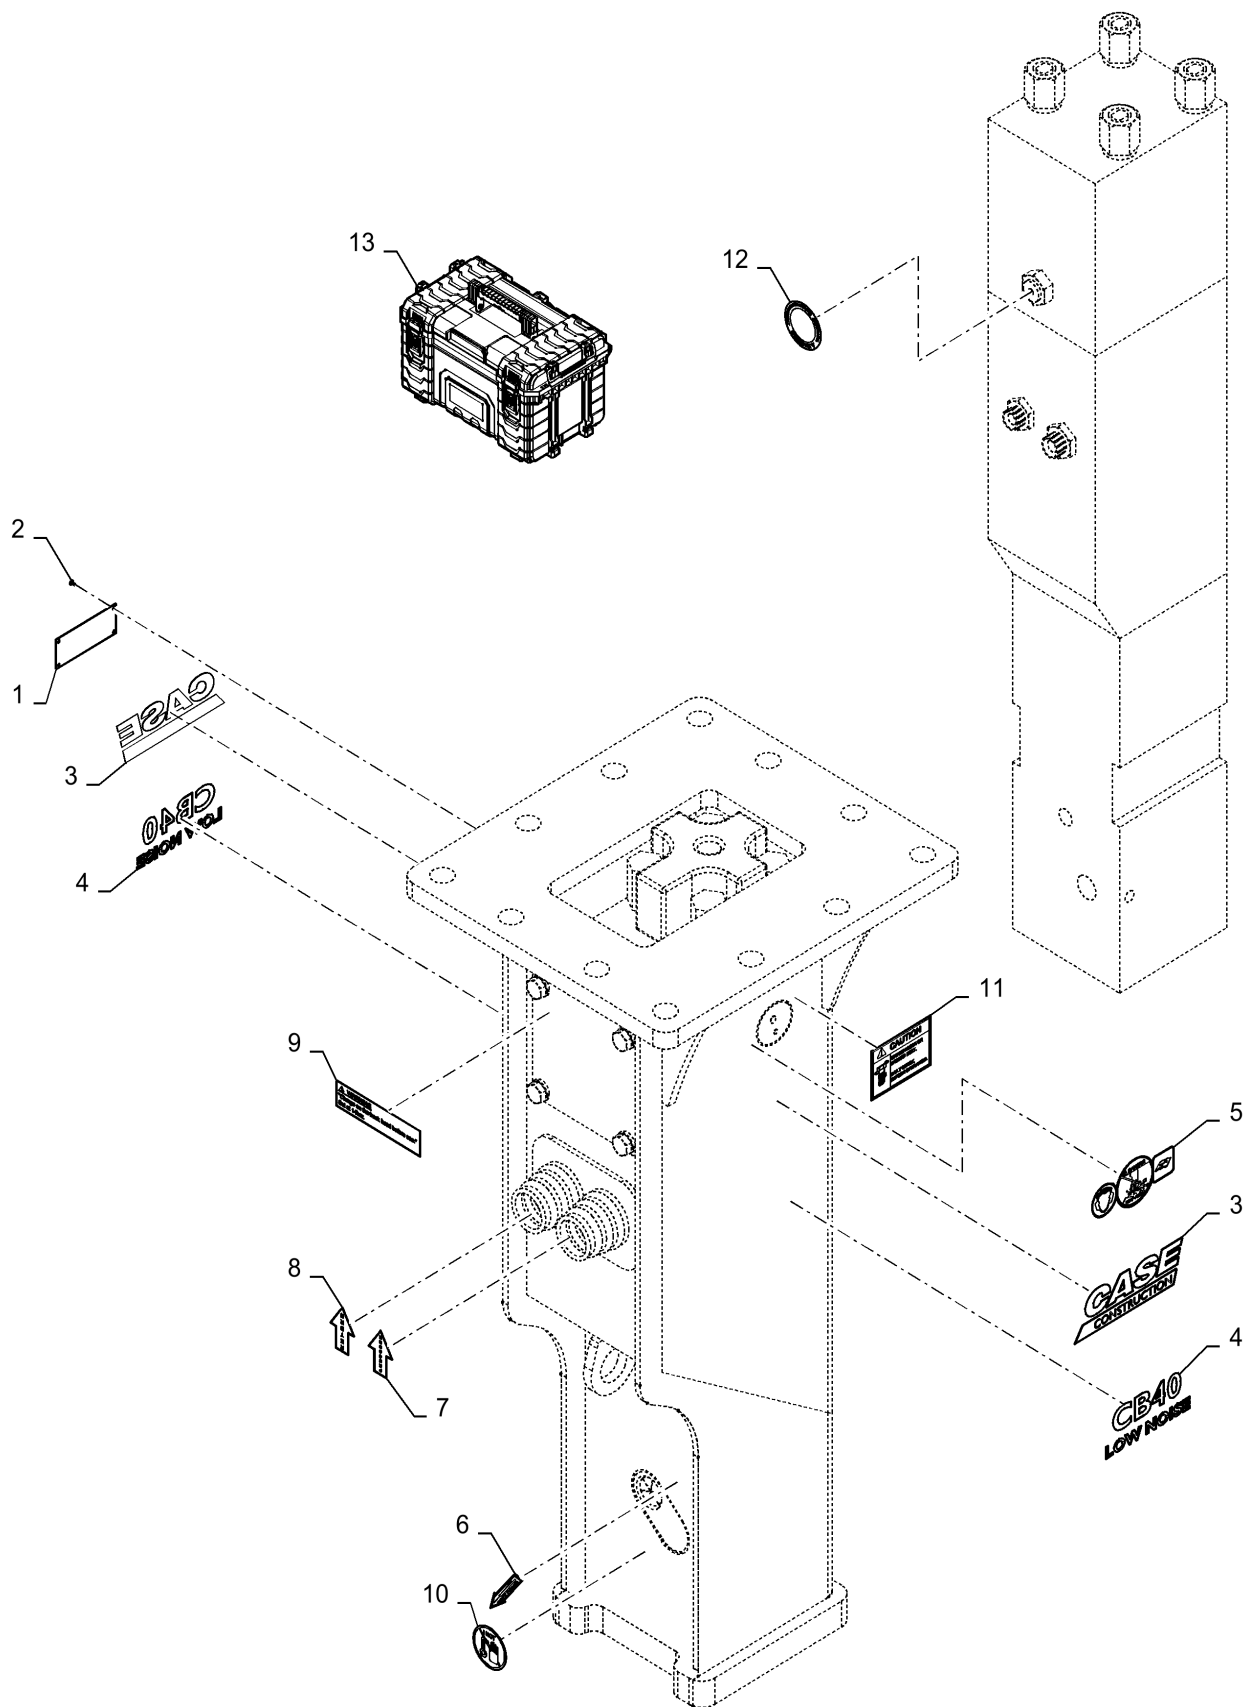

BOX HOUSING BREAKER, CB40

BOX HOUSING BREAKER, CB40

REF FN	PART NUMBER	YR/SN	QTY DESCRIPTION
1	NSS		1 NOT SOLD SEPARAT Name Plate
2	51574816		4 RIVET
3	51574817		2 DECAL Name - Case
4	73347210		2 DECAL 16 Model CB40
5	51574819		1 DECAL Sticker
6	51574820		1 GREASE Sticker
7	51574823		1 DECAL Sticker-Out Port
8	51574824		1 DECAL Sticker-In Port
9	51574825		1 DECAL Sticker, Gas16
9	73347211		1 WARNING DECAL 23 Sticker, Gas10
10	73347170		1 CAUTION DECAL 19 Sticker-Hot Caution
11	51574828		1 BOLT Sticker-Loose Caution
12	51574829		1 DECAL Sticker-Discharge
13	73347212		1 TOOL BOX 8

CB40-HYDRAULIC HAMMER