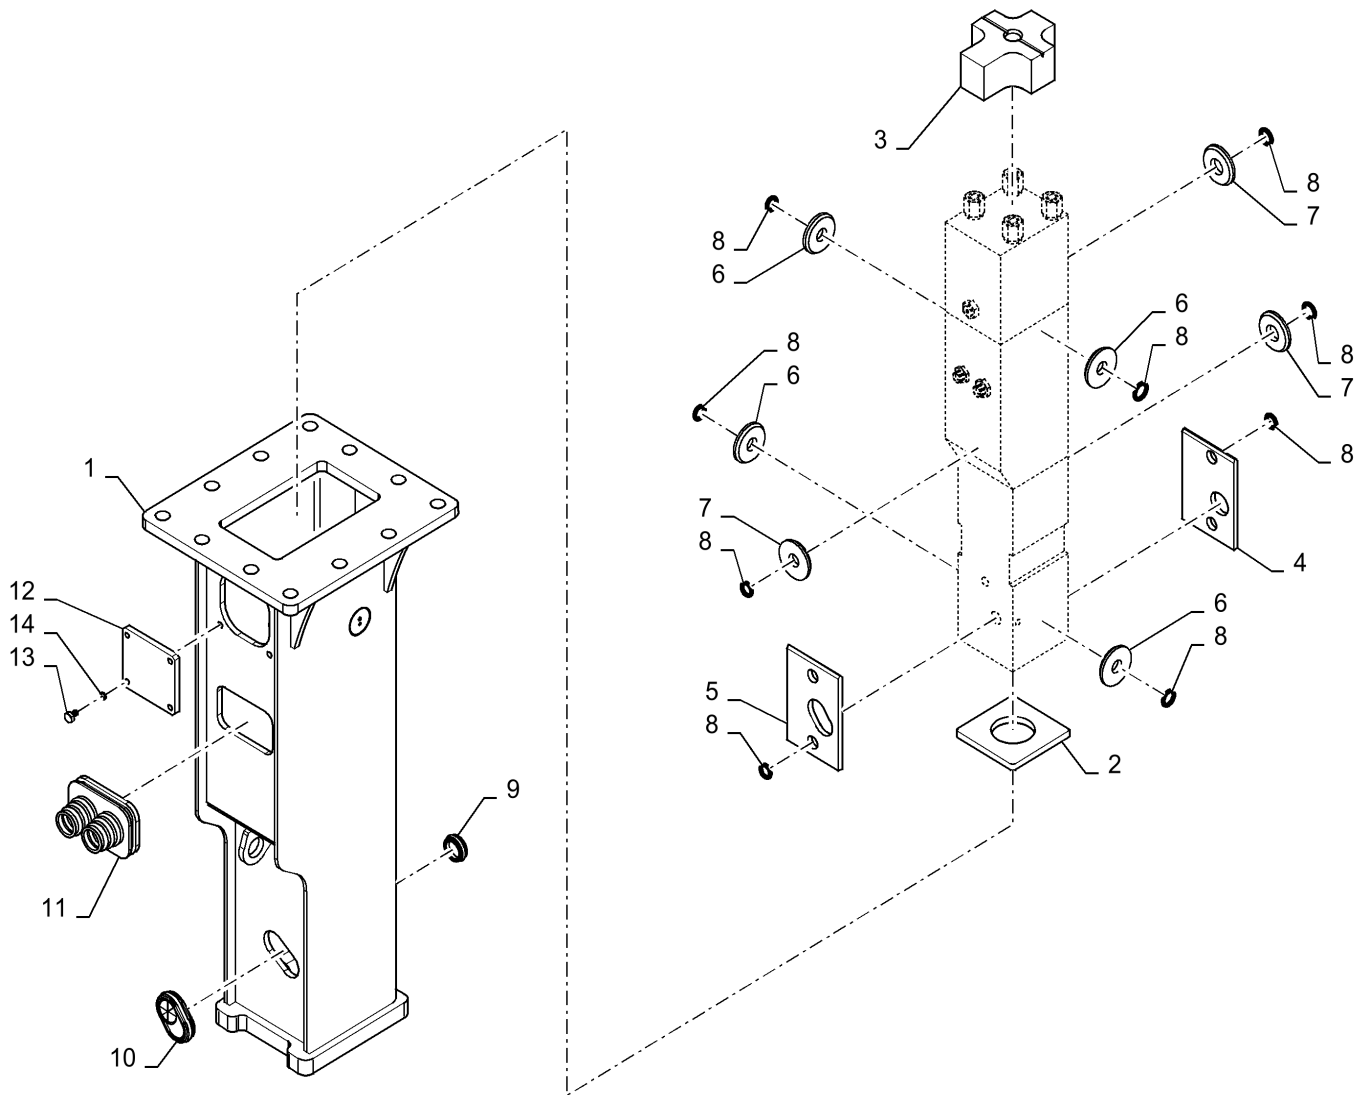

95.044.AA

02

p1

1/2021

BOX HOUSING ASSY, CB40

BOX HOUSING ASSY, CB40

REF FN	PART NUMBER	YR/SN	QTY DESCRIPTION
1	73347206		1 HOUSING 15 Box
2	73347207		1 DAMPER 13 Bottom
3	73347156		1 DAMPER 12 Upper
4	73347208		1 PAD 6 Mc
5	73347209		1 PAD 6 Mc
6	73347159		4 PAD 6 Mc
7	73347160		3 PAD 6 Mc
8	51574800		11 O-RING
9	51574805		1 COVER Rubber
10	73347162		1 COVER 12 Grease
11	73347163		1 HOSE PROTECTION 10
12	51574812		1 COVER Gas
13	51574813		4 BOLT Hex
14	51574814		4 WASHER Spring

CB40-HYDRAULIC HAMMER