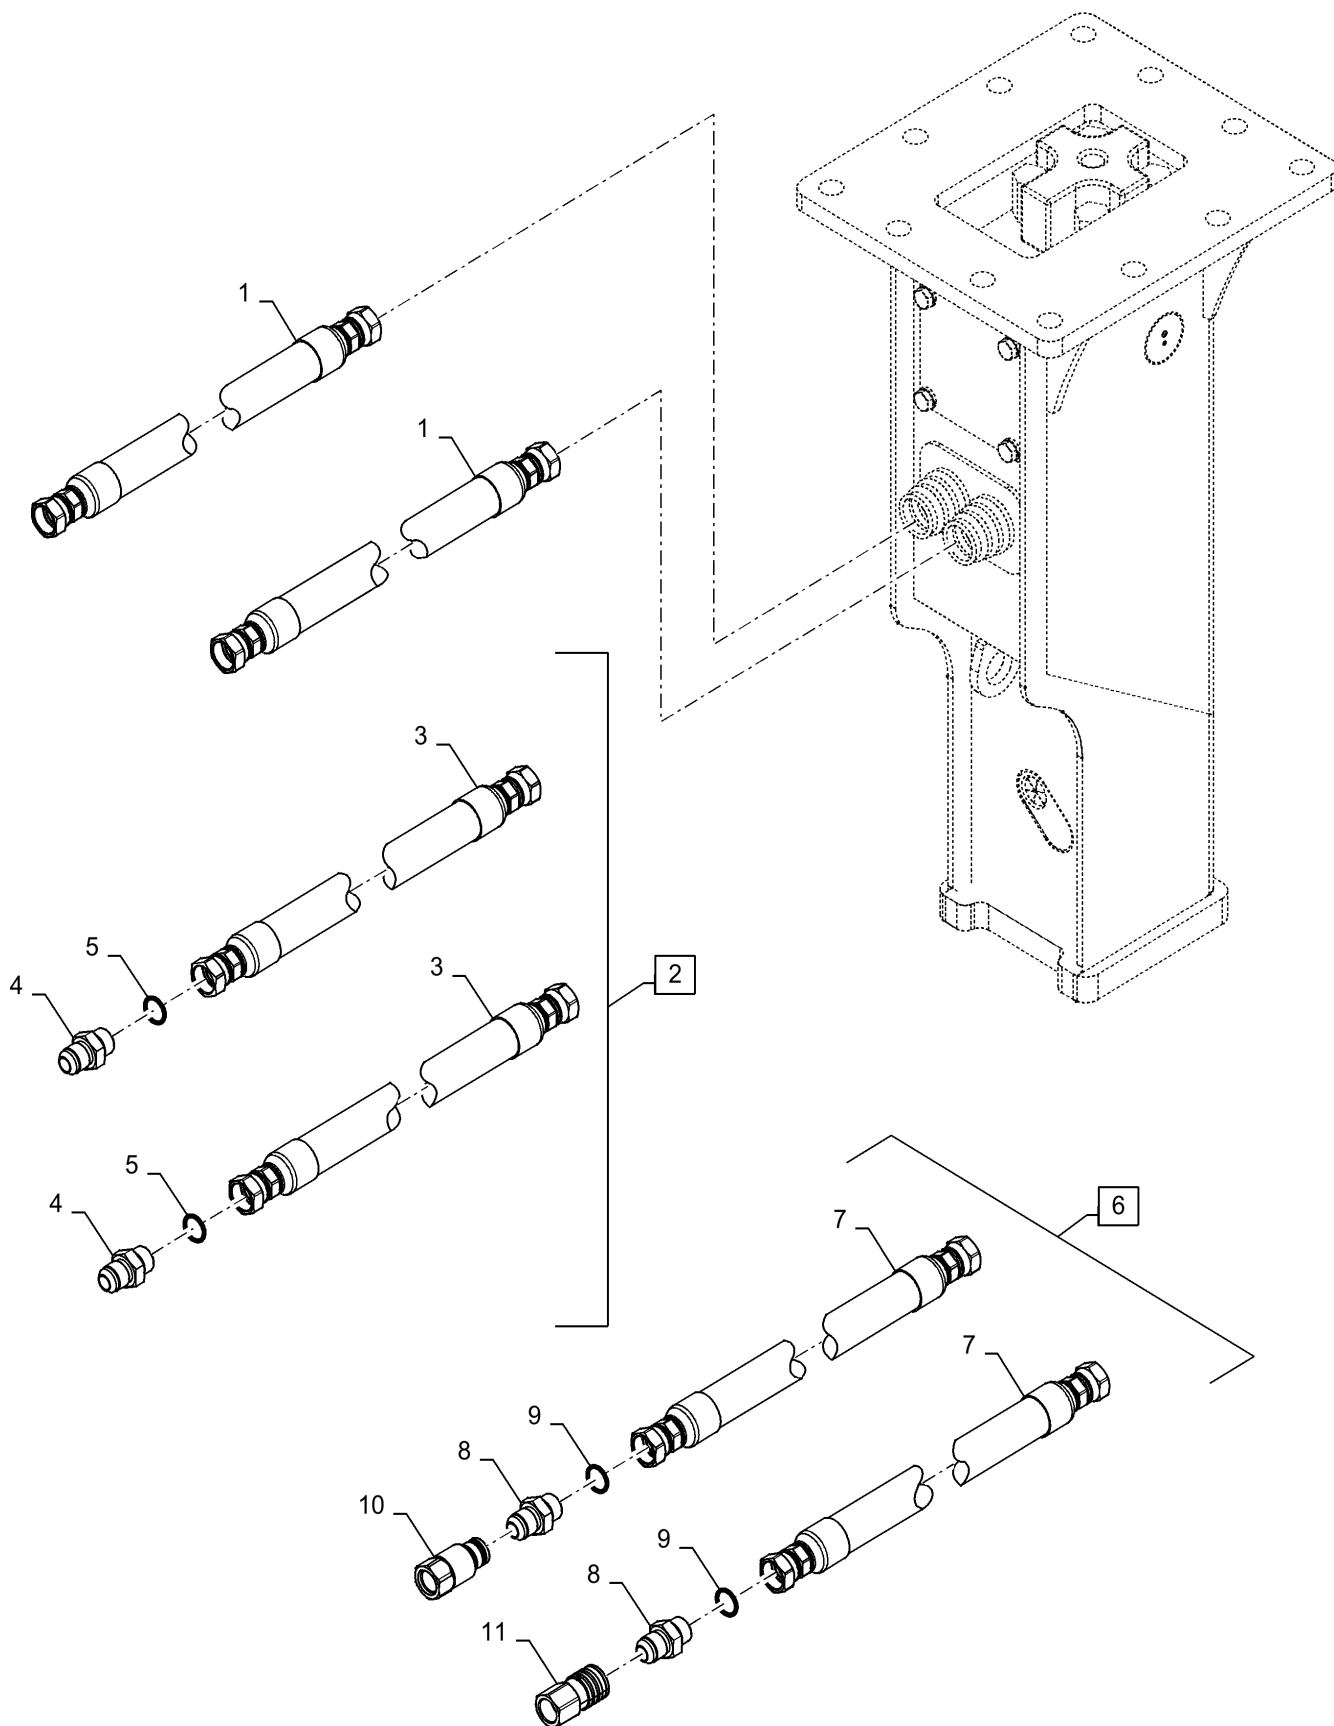

HYDRAULIC HOSE, CB40

HYDRAULIC HOSE, CB40

REF FN	PART NUMBER	YR/SN	QTY DESCRIPTION
1	73347231		2 HYDRAULIC HOSE 14 Standard
1	73347232		2 HYDRAULIC HOSE 20 Quick Fit
1	73347233		2 HYDRAULIC HOSE 14 Standard
1	73347234		2 HYDRAULIC HOSE 20 Quick Fit
2	73347235		2 HOSE KIT 24 Hyd, Australia, Incl 3 - 5
2	73347237		1 HOSE KIT 24 Hyd, Australia_Quick Fit, Incl 3 - 5
3	73347236		2 HYDRAULIC HOSE 8
3	73347238		2 HYDRAULIC HOSE 8
4	73347189		4 ADAPTER 12 Hose
5	51574721		4 O-RING
6	73347239		1 HOSE KIT 19 Hyd, Skid, Incl 7 - 11
7	73347240		2 HYDRAULIC HOSE 8
8	73347241		2 ADAPTER 12 Hose
9	73391982		2 O-RING
10	73391983		1 COUPLING Quick Couplers, In
11	73391984		1 COUPLING Quick Couplers, Out

CB40-HYDRAULIC HAMMER