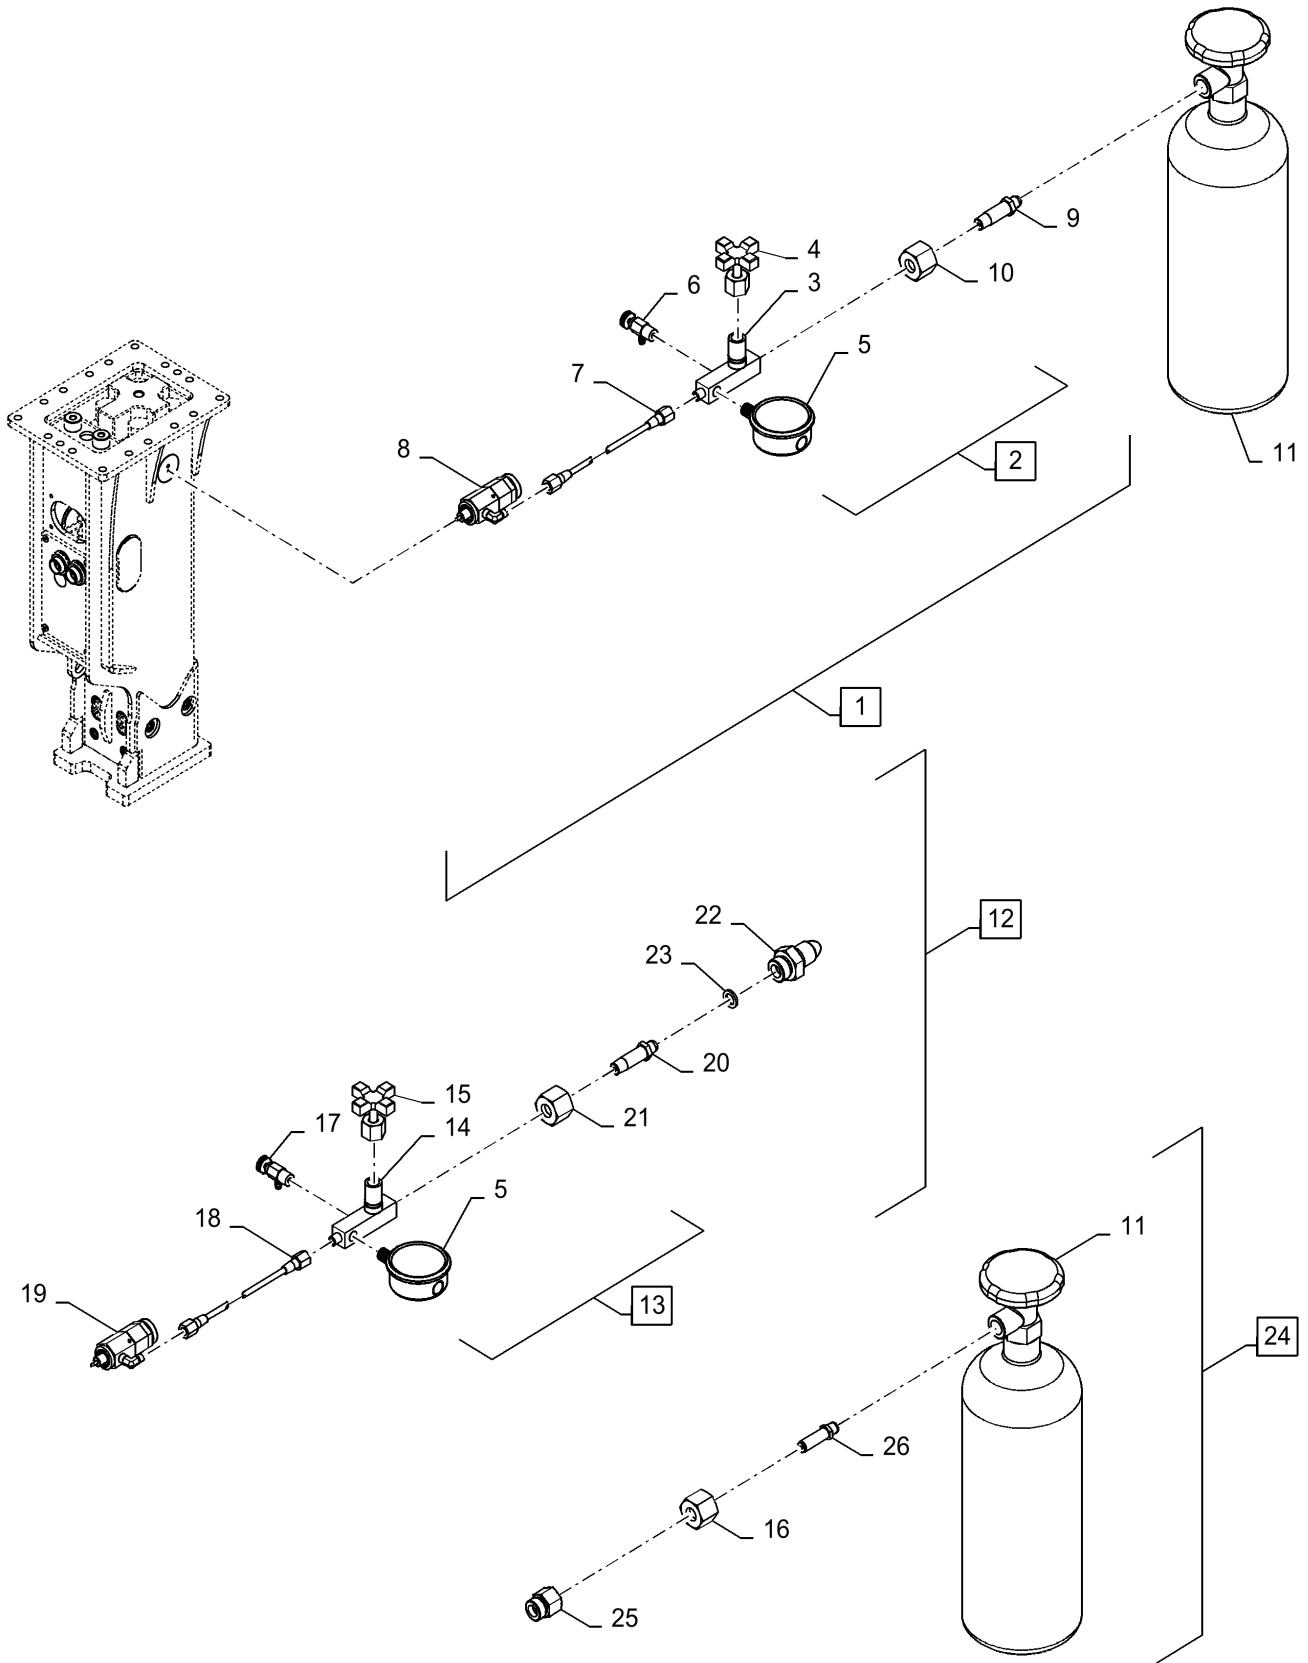

GAS CHARGING, CB40

GAS CHARGING, CB40

REF FN	PART NUMBER	YR/SN	QTY DESCRIPTION
1	73347135		1 KIT Gas Charging - Standard, Incl 2 - 10
2	NSS		1 NOT SOLD SEPARAT 3 Way Valve Set, Incl 3 - 6
3	NSS		1 NOT SOLD SEPARAT Block
4	NSS		1 NOT SOLD SEPARAT Handle
5	51574858		2 METER Pressure
6	NSS		1 NOT SOLD SEPARAT Drain Cock
7	NSS		1 NOT SOLD SEPARAT Gas Hose
8	NSS		1 NOT SOLD SEPARAT Gas Adapter
9	NSS		1 NOT SOLD SEPARAT Coupling
10	NSS		1 NOT SOLD SEPARAT Cap Nut
11	73347192		2 HAMMER 12 Gas Cylinder
12	51574857		1 KIT Gas Charging - India
13	NSS		1 NOT SOLD SEPARAT 3 Way Valve Set, Incl 5, 14, 15, 17
14	NSS		1 NOT SOLD SEPARAT Block
15	NSS		1 NOT SOLD SEPARAT Handle
16	NSS		1 NOT SOLD SEPARAT Cap Nut
17	NSS		1 NOT SOLD SEPARAT Drain Cock
18	NSS		1 NOT SOLD SEPARAT Gas Hose
19	NSS		1 NOT SOLD SEPARAT Gas Adapter
20	NSS		1 NOT SOLD SEPARAT Coupling
21	NSS		1 NOT SOLD SEPARAT Cap Nut
22	NSS		1 NOT SOLD SEPARAT Gas Bottle Adapter
23	NSS		1 NOT SOLD SEPARAT Ring
24	51574861		1 CYLINDER BLOCK Gas - India, Incl 11, 16, 25, 26
25	NSS		1 NOT SOLD SEPARAT Gas Cylinder Adapter
26	NSS		1 NOT SOLD SEPARAT Coupling

CB40-HYDRAULIC HAMMER