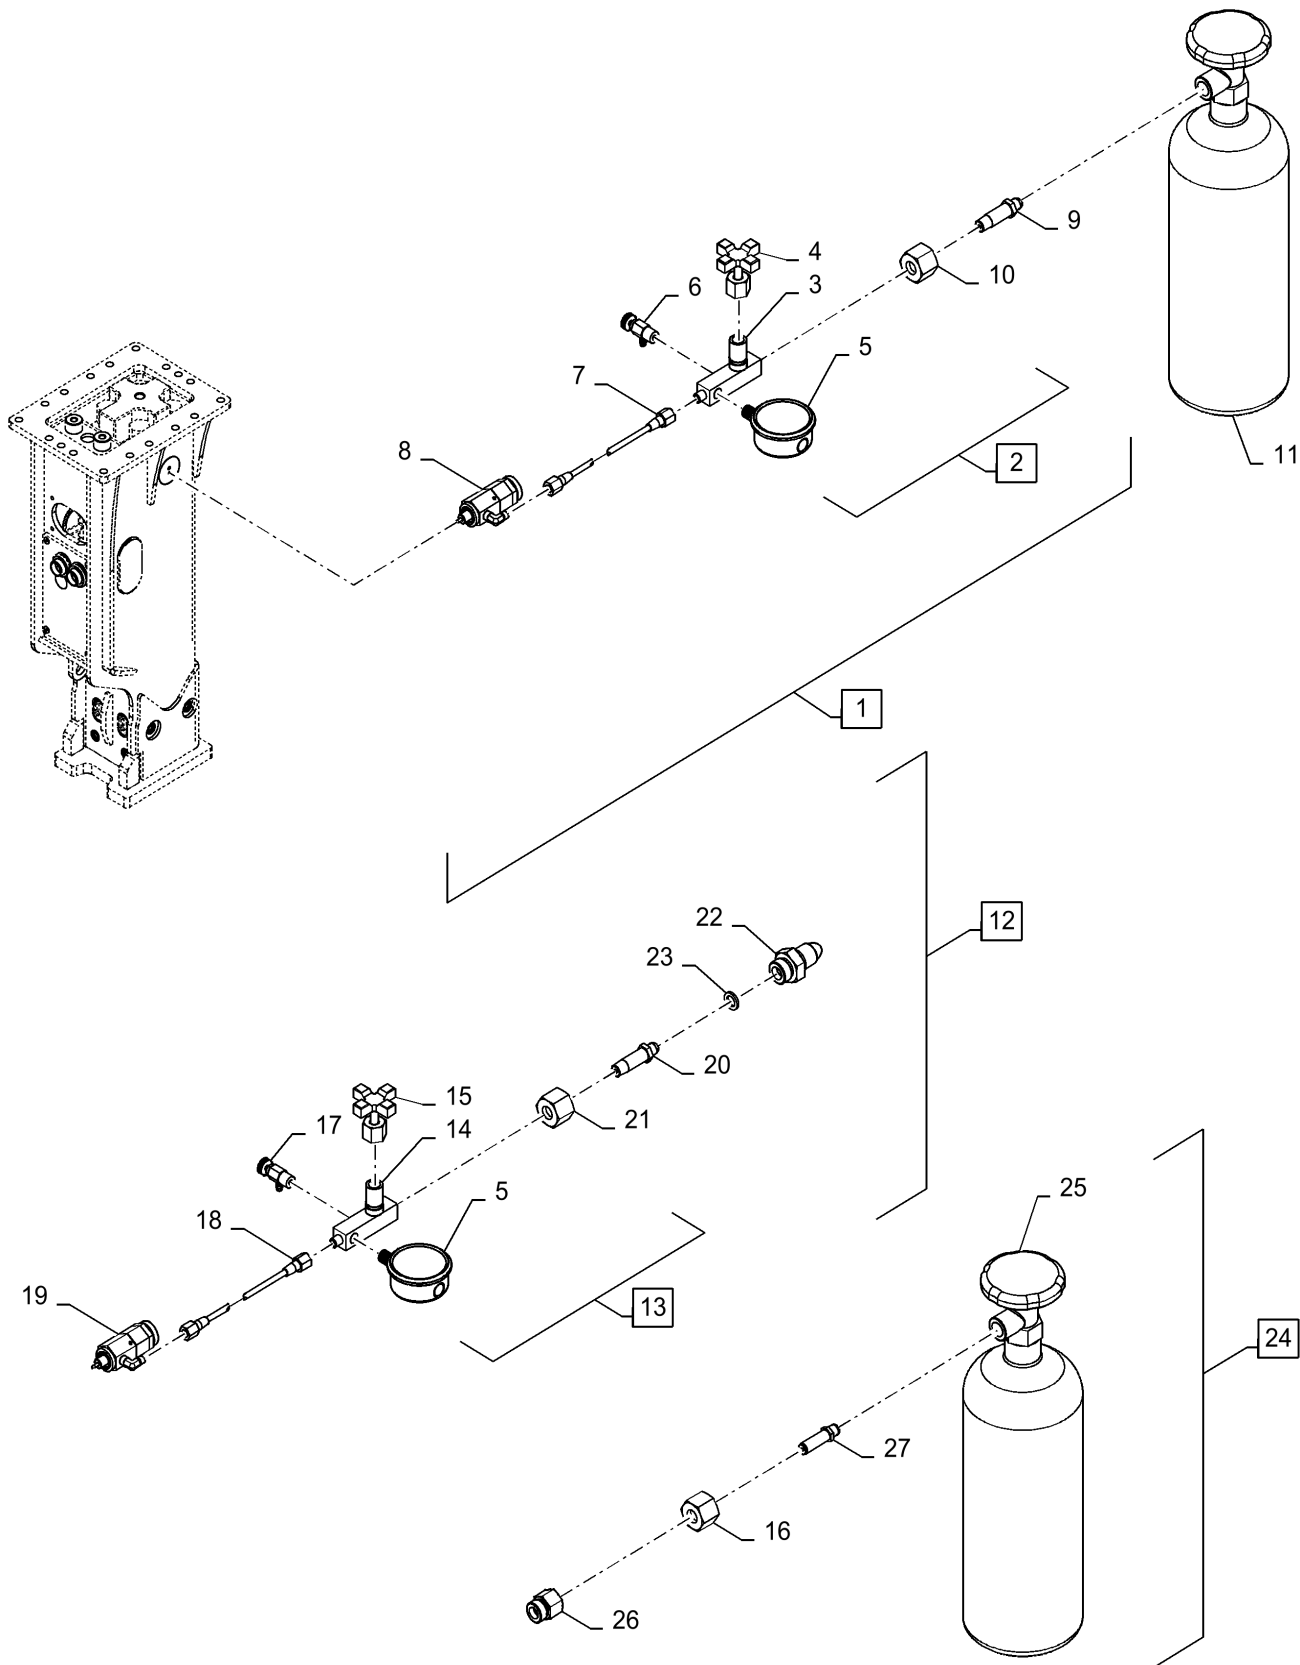

GAS CHARGING, CB61

GAS CHARGING, CB61

REF FN	PART NUMBER	YR/SN	QTY DESCRIPTION
1	73347135		1 KIT Gas Charging - Standard, Incl 2 - 10
2	NSS		1 NOT SOLD SEPARAT 3 Way Valve Set, Incl 3 - 6
3	NSS		1 NOT SOLD SEPARAT Block
4	NSS		1 NOT SOLD SEPARAT Handle
5	51574858		2 METER Pressure
6	NSS		1 NOT SOLD SEPARAT Drain Cock
7	NSS		1 NOT SOLD SEPARAT Gas Hose
8	NSS		1 NOT SOLD SEPARAT Gas Adapter
9	NSS		1 NOT SOLD SEPARAT Coupling
10	NSS		1 NOT SOLD SEPARAT Cap Nut
11	73347192		1 HAMMER 12 Gas Cylinder
12	51574857		1 KIT Gas Charging - India, Incl 5, 13 - 15, 17 - 23
13	NSS		1 NOT SOLD SEPARAT 3 Way Valve Set, Incl 5, 14, 15, 17
14	NSS		1 NOT SOLD SEPARAT Block
15	NSS		1 NOT SOLD SEPARAT Handle
16	NSS		1 NOT SOLD SEPARAT Cap Nut
17	NSS		1 NOT SOLD SEPARAT Drain Cock
18	NSS		1 NOT SOLD SEPARAT Gas Hose
19	NSS		1 NOT SOLD SEPARAT Gas Adapter
20	NSS		1 NOT SOLD SEPARAT Coupling
21	NSS		1 NOT SOLD SEPARAT Cap Nut
22	NSS		1 NOT SOLD SEPARAT Gas Bottle Adapter
23	NSS		1 NOT SOLD SEPARAT Ring
24	51574861		1 CYLINDER BLOCK Gas - India, Incl 16, 25 - 27
25	NSS		1 NOT SOLD SEPARAT Gas Cylinder
26	NSS		1 NOT SOLD SEPARAT Gas Cylinder Adapter
27	NSS		1 NOT SOLD SEPARAT Coupling

CB61-HYDRAULIC HAMMER