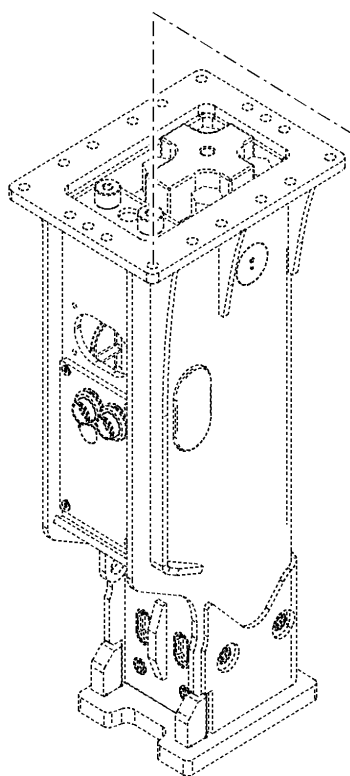

MOUNT CAP, CB61

MOUNT CAP, CB61

REF FN	PART NUMBER	YR/SN	QTY DESCRIPTION
1	NSS		1 NOT SOLD SEPARAT Adapter Plate Set , W/O Breaker Bracket , Incl 2 - 4
2	NSS		1 NOT SOLD SEPARAT Adapter Plate
3	NSS		2 NOT SOLD SEPARAT Hex Bolt
4	NSS		2 NOT SOLD SEPARAT Hex Nut
5	73391609		1 CAP Breaker Bracket Assy Backhoe , Incl 6 - 15
5	73391591		1 BRACKET Breaker Assy Backhoe , Incl 6 - 15
6	73391610		1 BRACKET
6	73391657		1 BRACKET Breaker
7	73391611		1 PIN Bracket
7	73391937		1 PIN Bracket
8	73391612		1 RING Stop
8	73391945		1 RING Stop
9	73391613		1 PIN Bracket
9	73391938		1 PIN Bracket
10	73391614		1 RING Stop
10	73391946		1 RING Stop
11	51574837		2 BOLT
12	51574838		4 NUT
13	73391627		16 BOLT
14	51574840		16 WASHER Spring
15	51574841		16 NUT Nylon
16	73391655		1 CAP Breaker Bracket Assy Backhoe , Incl 11 - 15, 17 - 19
17	73391656		1 BRACKET Breaker
18	51574835		2 PIN Bracket
19	51574836		2 RING Stop

CB61-HYDRAULIC HAMMER