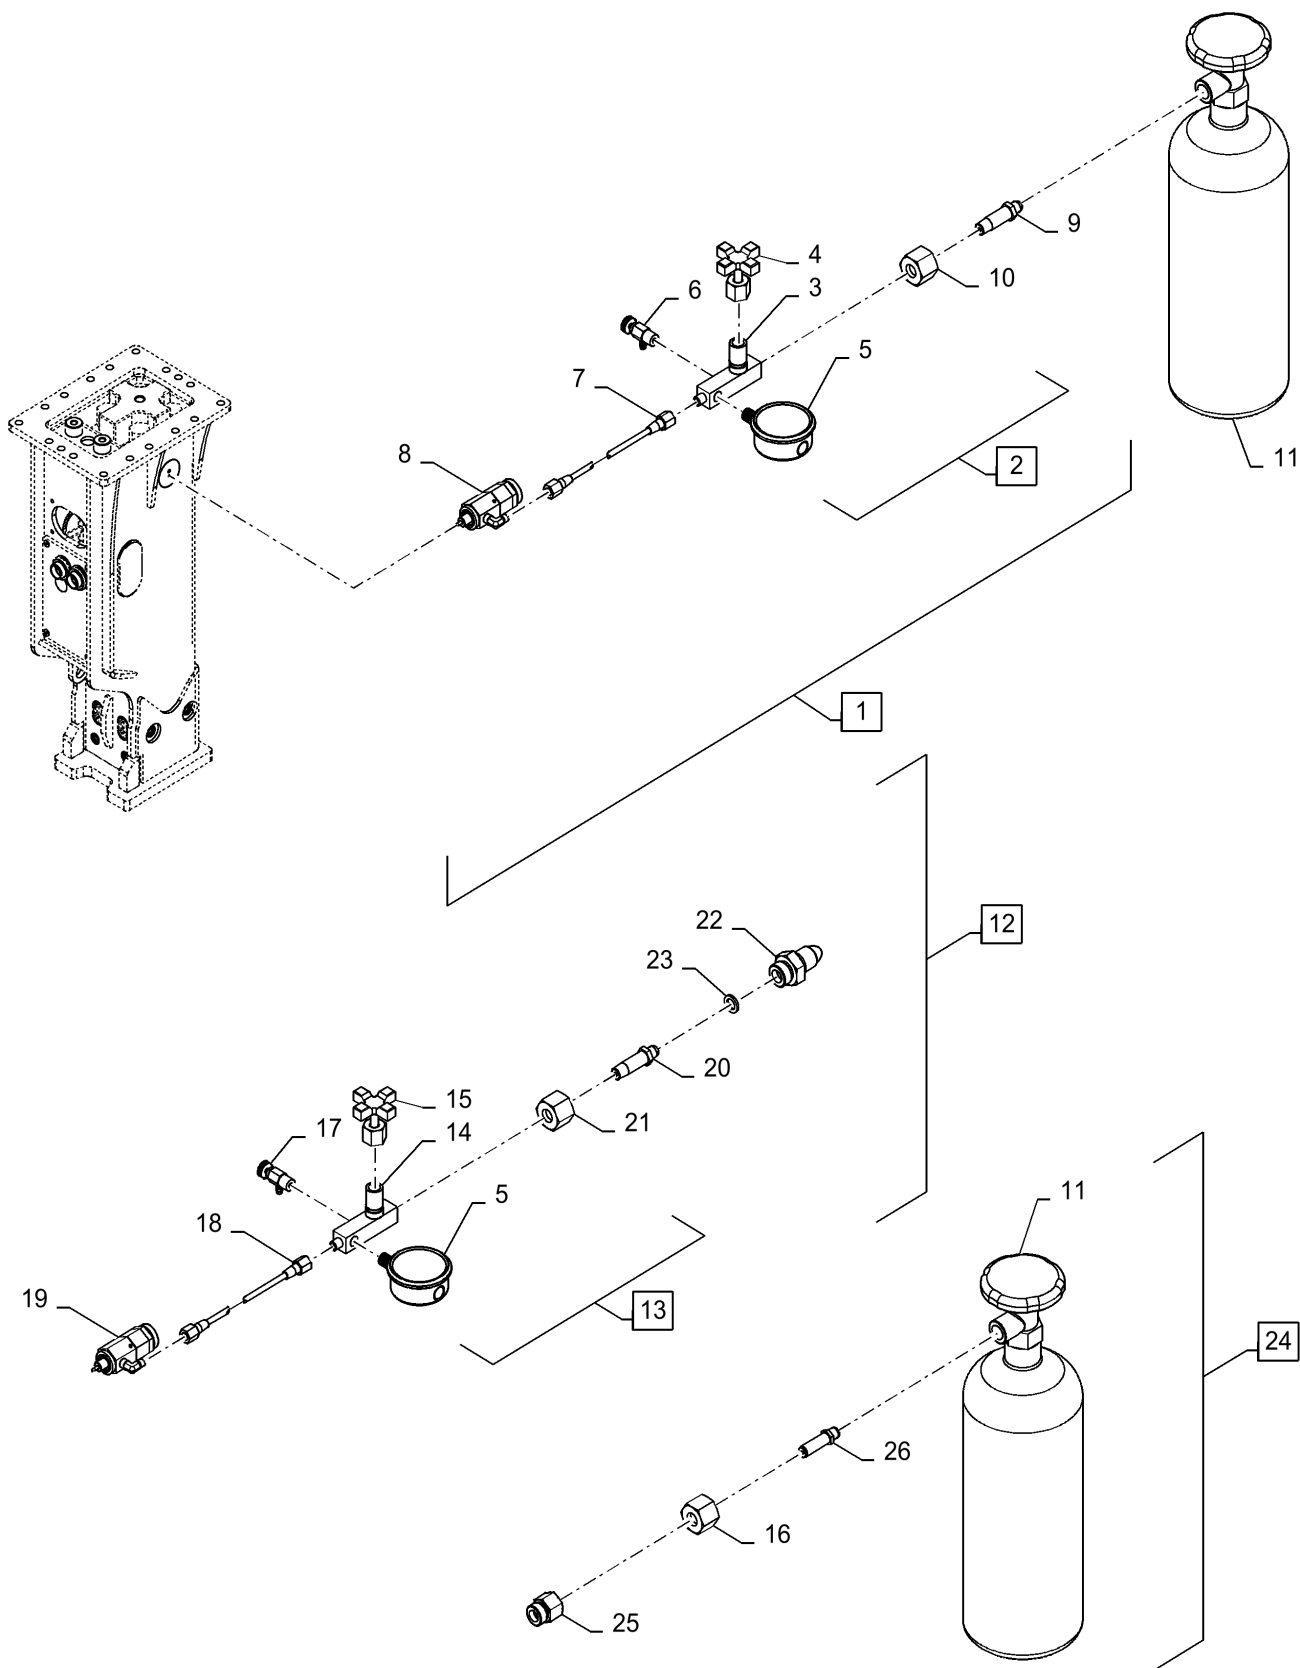

GAS CHARGING, CB62

GAS CHARGING, CB62

REF FN	PART NUMBER	YR/SN	QTY DESCRIPTION
1	73347135		1 KIT Gas Charging, Standard, Incl 2 - 10
2	NSS		1 NOT SOLD SEPARAT 3 Way Valve Set, Incl 3 - 6
3	NSS		1 NOT SOLD SEPARAT Block
4	NSS		1 NOT SOLD SEPARAT Handle
5	51574858		2 METER Pressure
6	NSS		1 NOT SOLD SEPARAT Drain Cock
7	NSS		1 NOT SOLD SEPARAT Gas Hose
8	NSS		1 NOT SOLD SEPARAT Gas Adapter
9	NSS		1 NOT SOLD SEPARAT Coupling
10	NSS		1 NOT SOLD SEPARAT Cap Nut
11	73347192		2 HAMMER 12 Gas Cylinder
12	51574857		1 KIT Gas Charging - India, Incl 5, 13 - 15, 17 - 23
13	NSS		1 NOT SOLD SEPARAT 3 Way Valve Set, Incl 5, 14, 15, 17
14	NSS		1 NOT SOLD SEPARAT Block
15	NSS		1 NOT SOLD SEPARAT Handle
16	NSS		1 NOT SOLD SEPARAT Cap Nut
17	NSS		1 NOT SOLD SEPARAT Drain Cock
18	NSS		1 NOT SOLD SEPARAT Gas Hose
19	NSS		1 NOT SOLD SEPARAT Gas Adapter
20	NSS		1 NOT SOLD SEPARAT Coupling
21	NSS		1 NOT SOLD SEPARAT Cap Nut
22	NSS		1 NOT SOLD SEPARAT Gas Bottle Adapter
23	NSS		1 NOT SOLD SEPARAT Ring
24	51574861		1 CYLINDER BLOCK Gas Cylinder- India, Incl 11, 16, 25, 26
25	NSS		1 NOT SOLD SEPARAT Gas Cylinder Adapter
26	NSS		1 NOT SOLD SEPARAT Coupling

CB62-HYDRAULIC HAMMER