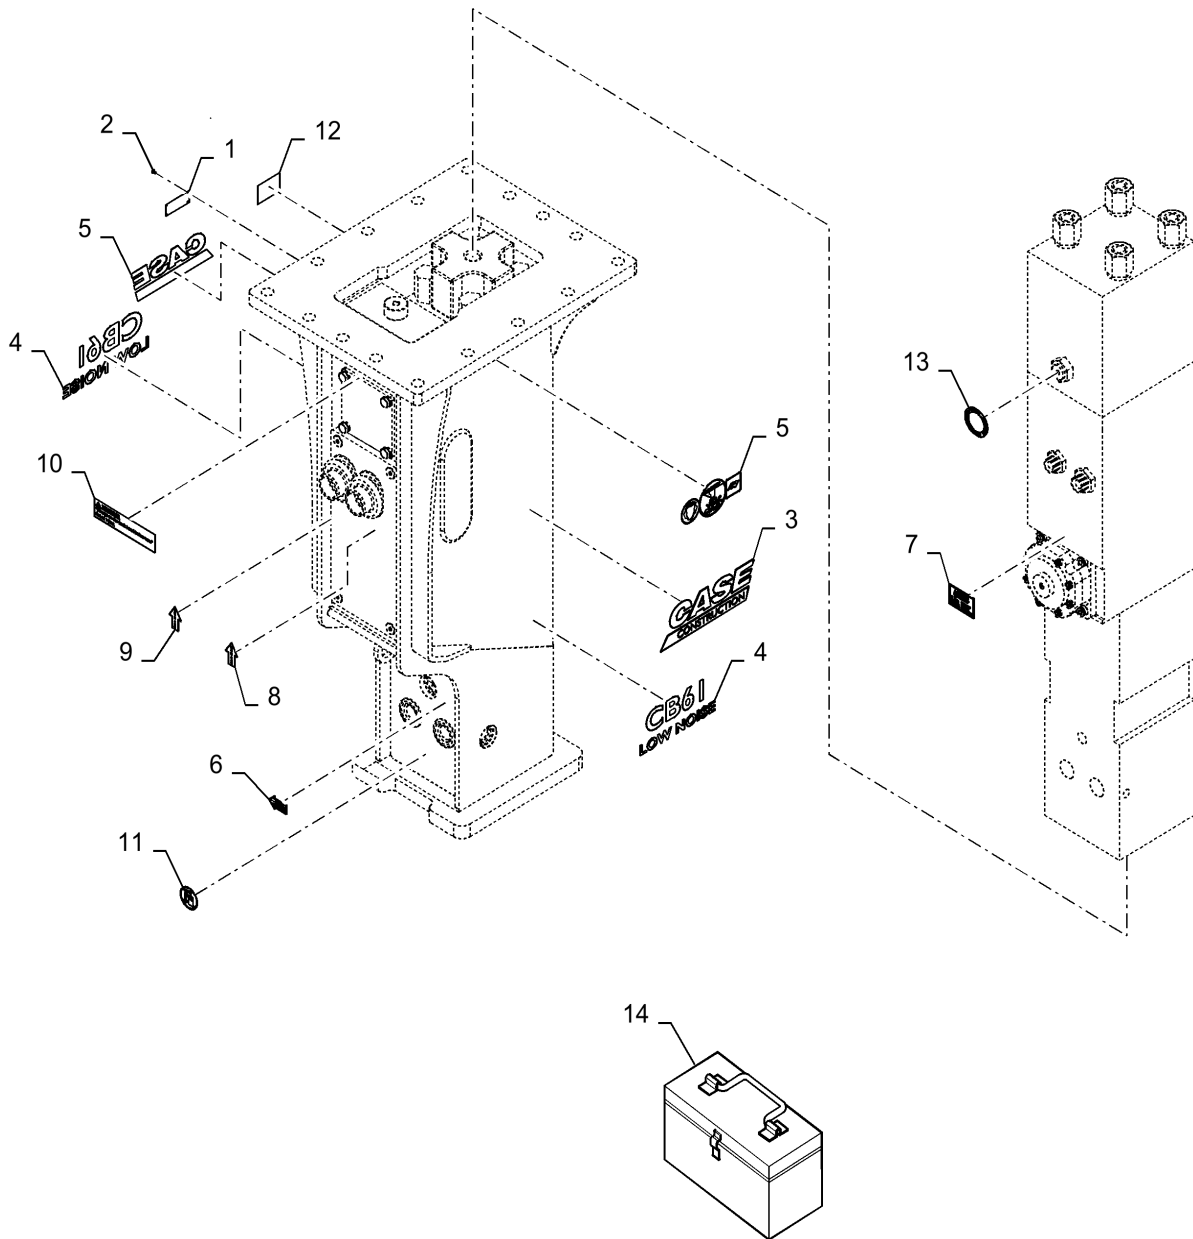

BOX HOUSING BREAKER, CB61

BOX HOUSING BREAKER, CB61

REF FN	PART NUMBER	YR/SN	QTY DESCRIPTION
1	NSS		1 NOT SOLD SEPARAT Name Plate
2	51574816		4 RIVET
3	73347164		2 DECAL 15 Name - Case
4	73347265		2 DECAL 16 Model I- CB61
5	51574819		1 DECAL Sticker- Danger
6	51574820		1 GREASE
7	51574821		1 DECAL Sticker- High Pressure Gas Caution
8	51574823		1 DECAL Sticker- Out Port
9	51574824		1 DECAL Sticker- In Port
10	73347267		1 WARNING DECAL 23
11	51574826		1 DECAL Sticker- Hot Caution
12	51574828		1 BOLT Sticker- Loose Caution
13	51574829		1 DECAL Sticker- Warning Discharge
14	73347268		1 TOOL BOX 8

CB61-HYDRAULIC HAMMER