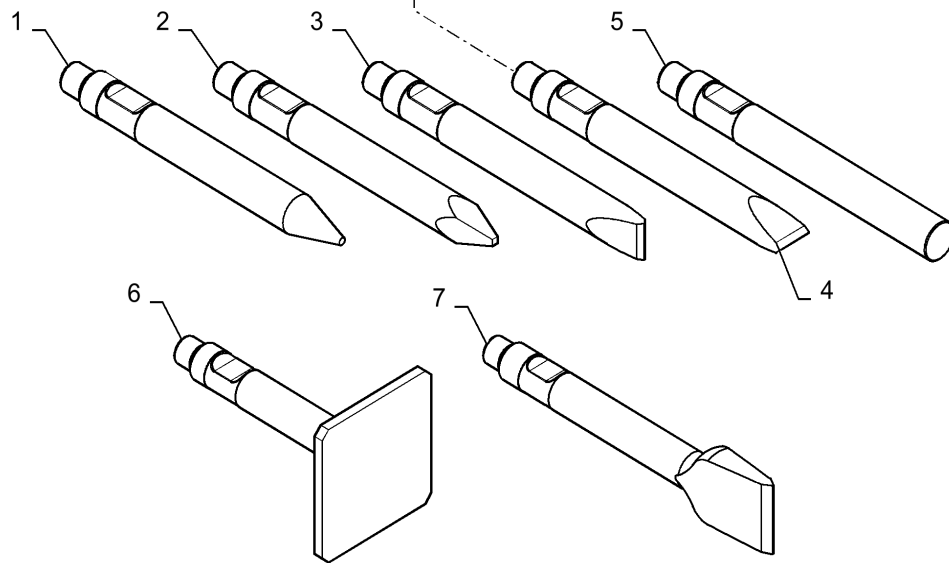

TOOL, CB62

95.044.AA

06

p1

5/2020

TOOL, CB62

REF FN	PART NUMBER	YR/SN	QTY DESCRIPTION
1	51574843		1 TOOL Conical Point
2	51574844		1 TOOL Moil Point
3	51574845		1 TOOL Cross Cut, Wedge H
4	51574849		1 TOOL In-Line, Wedge V
5	51574850		1 TOOL Flat End
6	51574851		1 TOOL Tamping Pad
7	51574852		1 TOOL Asphalt Cutter

CB62-HYDRAULIC HAMMER