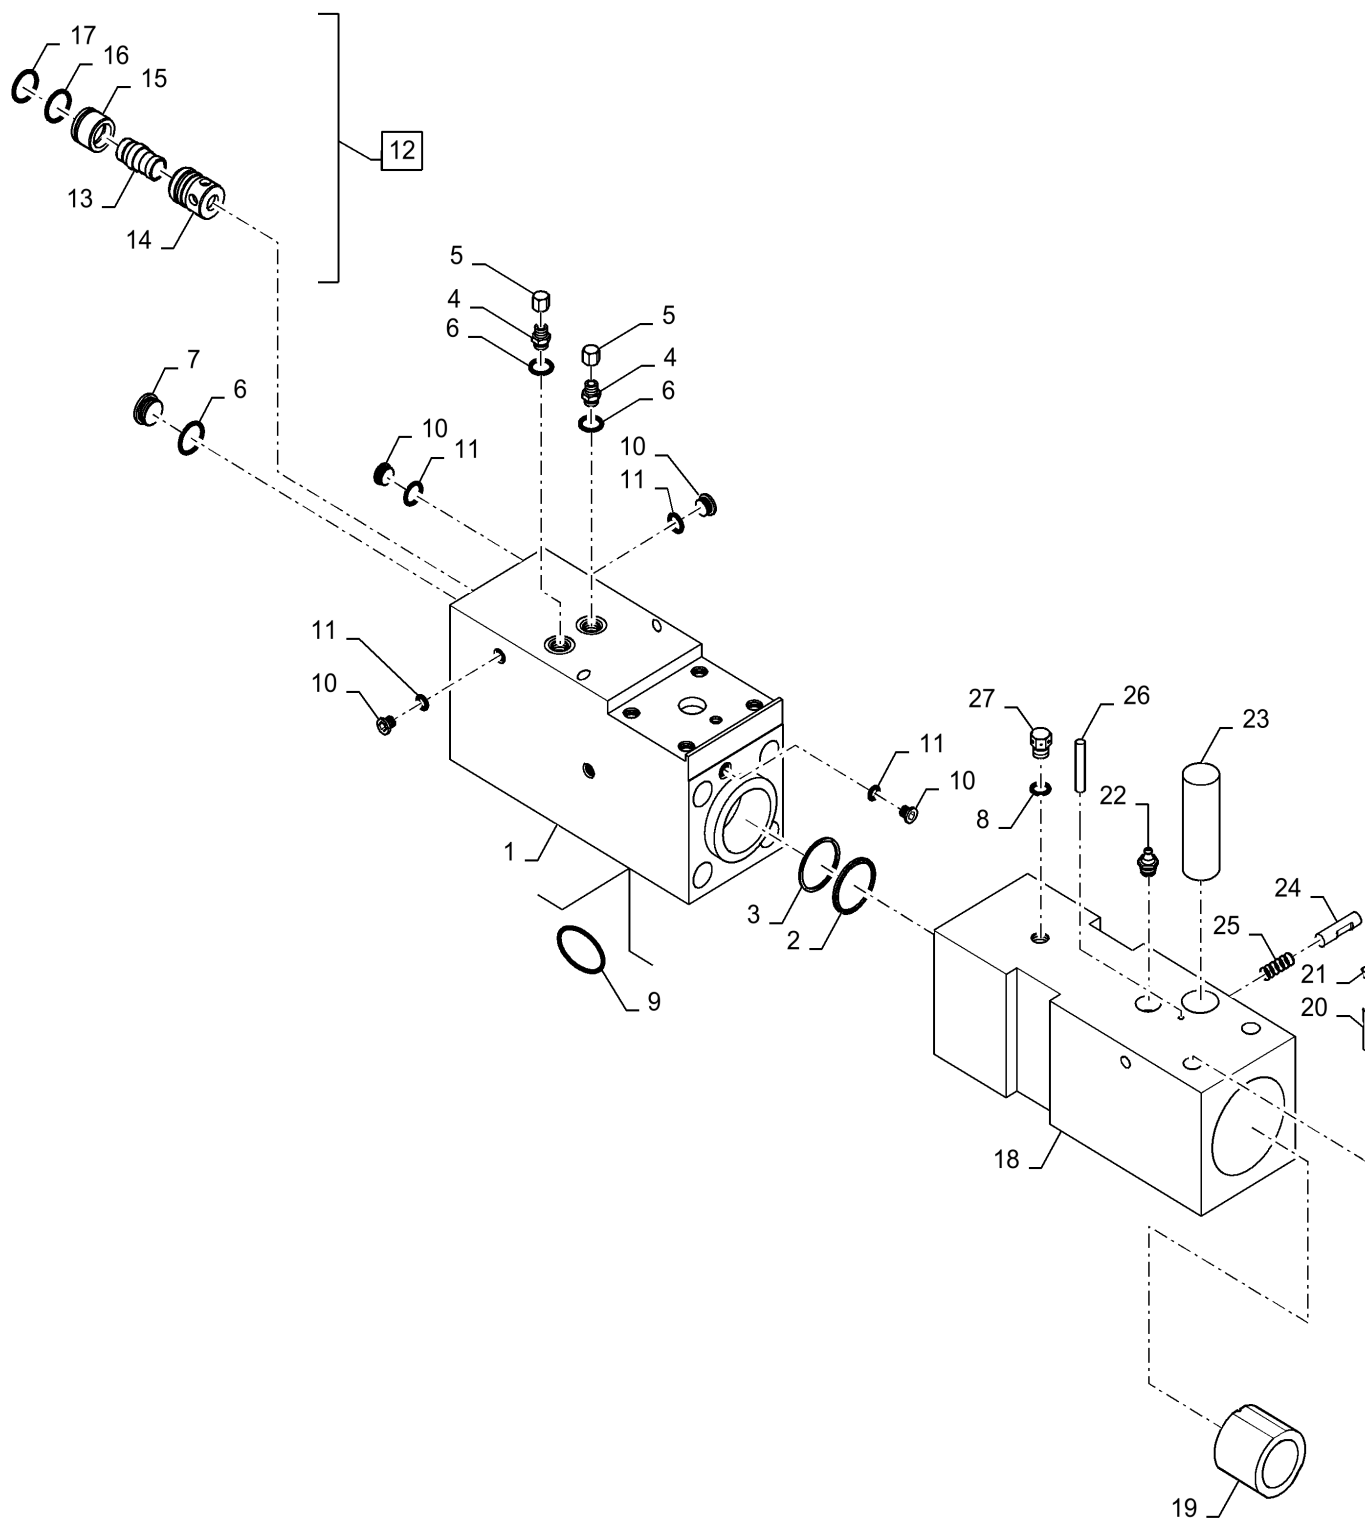

MAIN BODY ASSY, CB61

MAIN BODY ASSY, CB61

REF FN	PART NUMBER	YR/SN	QTY DESCRIPTION
1	73391593		1 HYDRAULIC CYLINDER
2	NSS		1 NOT SOLD SEPARAT Dust Seal
3	NSS		1 NOT SOLD SEPARAT U-Packing
4	73347189		2 ADAPTER 12 Hose
5	73347137		2 CAP 9 Union
6	51574721		3 O-RING
7	51574722		1 PLUG
8	51574723		1 O-RING
9	73391608		1 SEAL KIT
10	51574724		6 PLUG Plug
11	51574726		6 O-RING
12	73347246		1 VALVE 9 Set, Incl 13 - 17
13	NSS		1 NOT SOLD SEPARAT Valve
14	NSS		1 NOT SOLD SEPARAT Valve Bush
15	NSS		1 NOT SOLD SEPARAT Valve Cap
16	NSS		1 NOT SOLD SEPARAT O-Ring
17	NSS		1 NOT SOLD SEPARAT O-Ring
18	73347247		1 CYLINDER HEAD 10 Front
19	73347248		1 COVER 11 Lower Bush
20	51574743		1 PIN Stopper
21	51574745		1 PLUG Rubber
22	51574746		1 LUBE NIPPLE Grease
23	73347249		1 PIN 11 Tool
24	73347250		1 PIN 15 Chisel Stop
25	73347147		1 SPRING 6
26	73347251		1 PIN 10 Spring
27	51574750		1 PLUG Air

CB61-HYDRAULIC HAMMER