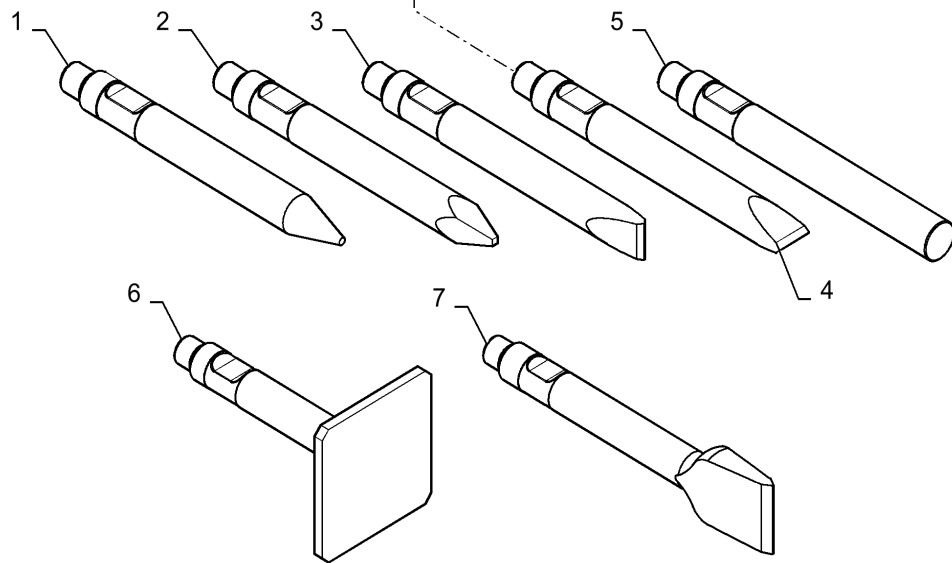

TOOL, CB61

95.044.AA

06

p1

5/2020

TOOL, CB61

REF FN	PART NUMBER	YR/SN	QTY DESCRIPTION
1	73347274		1 TOOL 13 Conical Point
2	73347275		1 TOOL 10 Moil Point
3	73347276		1 TOOL 19 Cross Cut , Wedge H
4	73347277		1 TOOL 17 In-Line , Wedge V
5	73347278		1 TOOL 8 Flat End
6	73347279		1 TOOL 11 Tamping Pad
7	73347280		1 TOOL 14 Asphalt Cutter

CB61-HYDRAULIC HAMMER