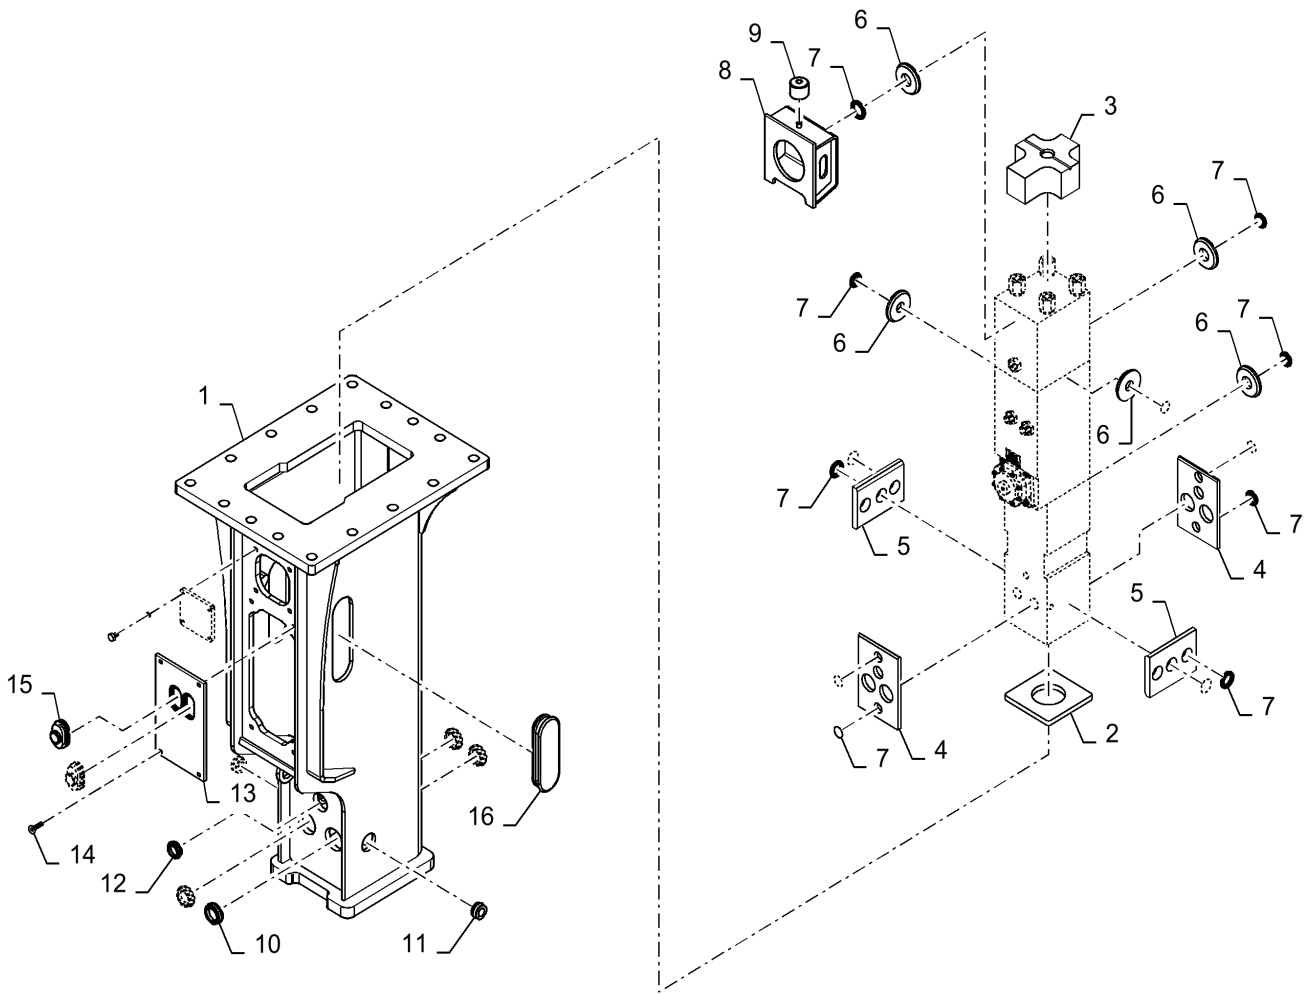

BOX HOUSING ASSY, CB62

BOX HOUSING ASSY, CB62

REF FN	PART NUMBER	YR/SN	QTY DESCRIPTION
1	51574794		1 HOUSING Box
2	51574795		1 BOTTOM Damper
3	51574796		1 DAMPER Upper
4	51574797		2 PAD Mc
5	51574798		2 PAD Mc
6	51574799		7 PAD Mc
7	51574800		15 O-RING
8	51574801		1 PLATE Head
9	51574802		1 DAMPER Head
10	51574804		4 COVER Rubber
11	51574805		2 COVER Rubber
12	51574806		1 COVER Rubber
13	51574807		1 COVER Mc
14	51574809		4 BOLT Flat Head Socket
15	51574810		2 COVER Hose
16	51574811		2 COVER Side Hose

CB62-HYDRAULIC HAMMER