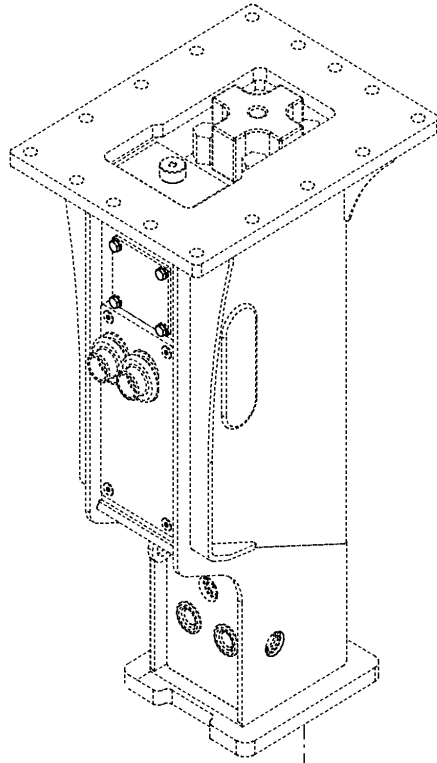

TOOL, CB61

95.044.AA

06

p1

5/2020

TOOL, CB61

REF FN	PART NUMBER	YR/SN	QTY DESCRIPTION
1	73347274		1 TOOL 13 Conical Point
2	73347275		1 TOOL 10 Moil Point
3	73347276		1 TOOL 19 Cross Cut , Wedge H
4	73347277		1 TOOL 17 In-Line , Wedge V
5	73347278		1 TOOL 8 Flat End
6	73347279		1 TOOL 11 Tamping Pad
7	73347280		1 TOOL 14 Asphalt Cutter

CB61-HYDRAULIC HAMMER