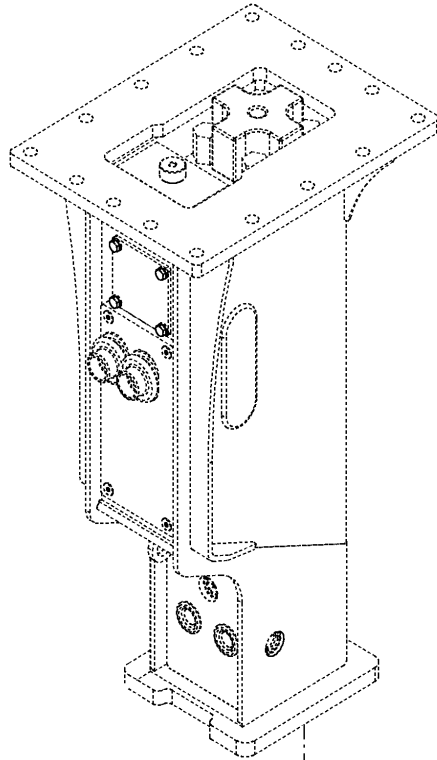

TOOL, CB62

95.044.AA

06

p1

5/2020

TOOL, CB62

REF FN	PART NUMBER	YR/SN	QTY DESCRIPTION
1	51574843		1 TOOL Conical Point
2	51574844		1 TOOL Moil Point
3	51574845		1 TOOL Cross Cut, Wedge H
4	51574849		1 TOOL In-Line, Wedge V
5	51574850		1 TOOL Flat End
6	51574851		1 TOOL Tamping Pad
7	51574852		1 TOOL Asphalt Cutter

CB62-HYDRAULIC HAMMER