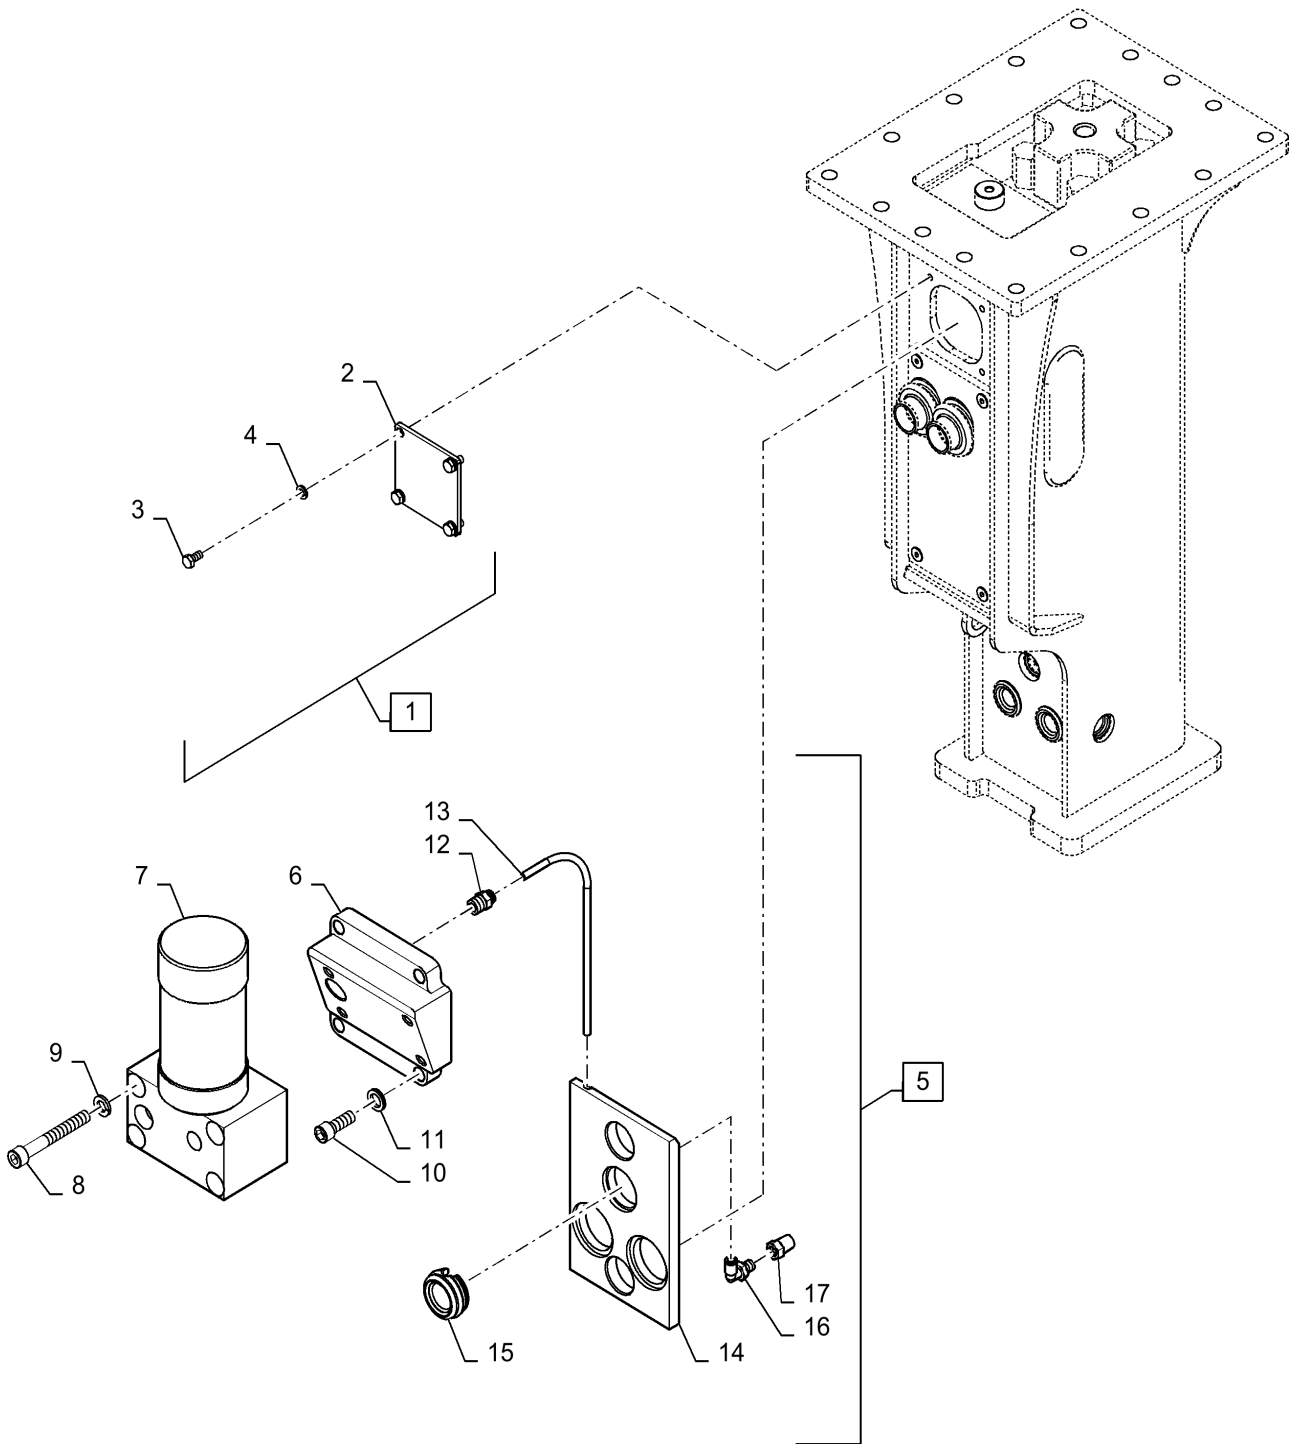

LUBRICATION, CB62

LUBRICATION, CB62

REF FN	PART NUMBER	YR/SN	QTY DESCRIPTION
1	{73391654}		1 Gas Cover Assy, Incl 2 - 4
2	51574812		1 COVER Gas
3	51574813		4 BOLT Hex
4	51574814		4 WASHER Spring
5	51574866		1 GREASE Auto Kit, Vibration Type, Incl 6 - 17
6	NSS		1 NOT SOLD SEPARAT Auto Grease Base Plate
7	NSS		1 NOT SOLD SEPARAT Auto Grease Body
8	51574870		4 BOLT Socket
9	51574871		4 WASHER Spring
10	51574873		4 BOLT Socket
11	51574875		4 WASHER Nordlock
12	51574876		1 FITTING One Touch
13	51574877		1 HOSE Grease
14	51574878		1 PAD Mc
15	51574880		1 COVER Rubber
16	51574882		1 ELBOW One Touch
17	51574884		1 BUSHING Hex

CB62-HYDRAULIC HAMMER